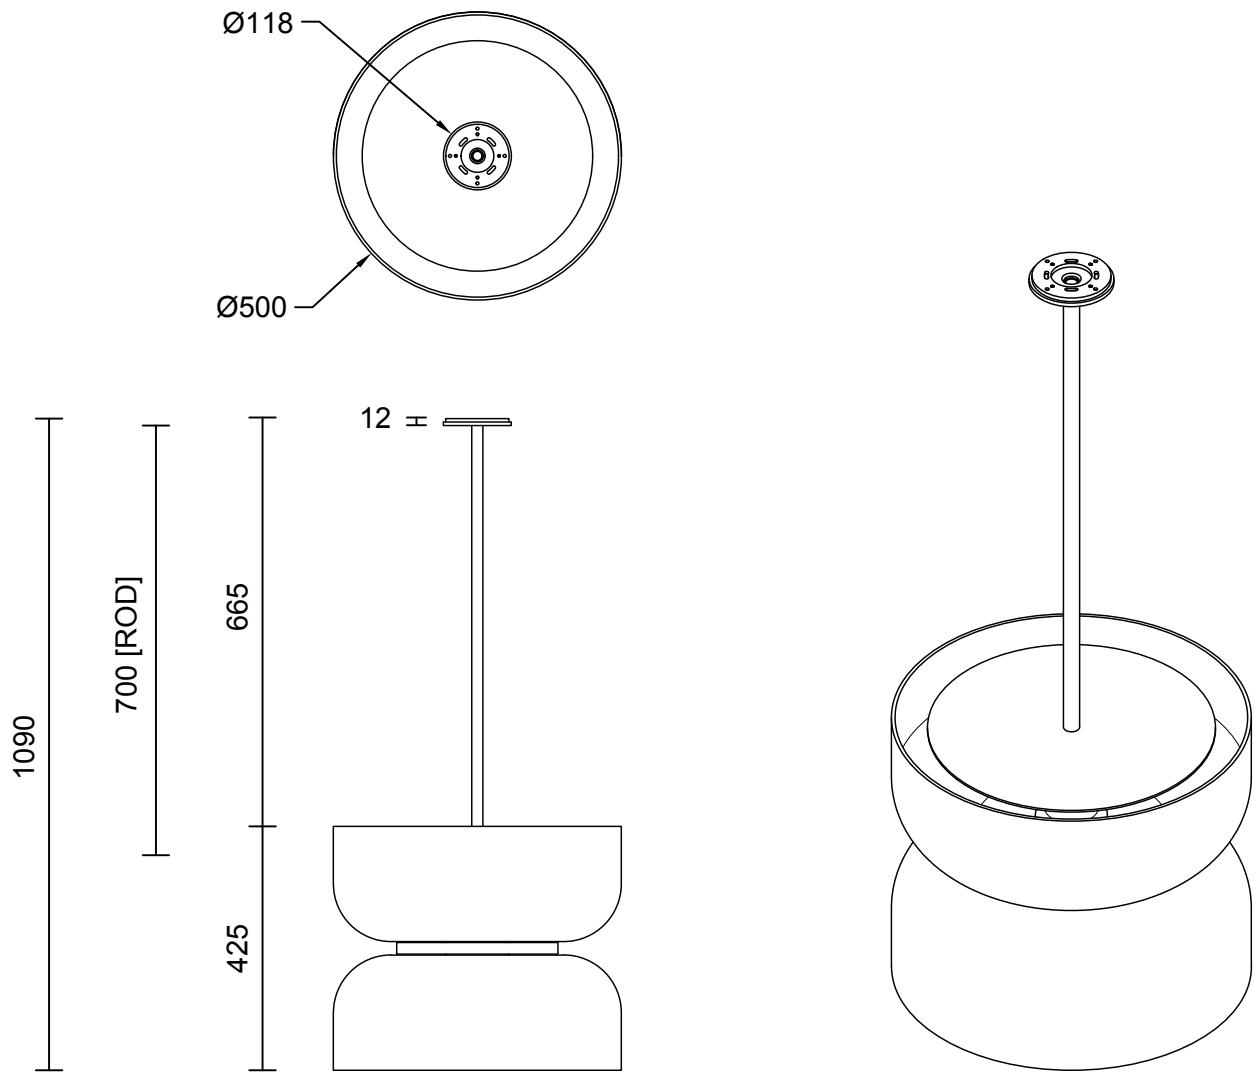

ROLO COLLECTION
EXTRA LARGE UP DOWN PENDANT

ROLO COLLECTION

EXTRA LARGE UP DOWN PENDANT

ARTICOLOSTUDIOS.COM

24x2

ABOUT ROLO

Rolo is an elegant extended family of twelve variations on a sculptural form reminiscent of 1980s Milanese design, yet markedly contemporary. A range of finishes effects warm or cool accents as desired.

LEAD TIME

6 - 8 weeks

LIGHT SOURCE

2 x 7.8W LED Board
700mA 11.1Vf CC
2700K
2000 total lumen output
Dimmable

INSTALLATION

Supplied with an external driver

ROD LENGTH

Available rod lengths: 700mm,
900mm & 1100mm
Custom lengths by request

WEIGHT

27kg

CERTIFICATION STANDARD

CE/AU

WARRANTY

3 years

FITTING FINISHES

Brass
Bronze*
Black Powder Coat