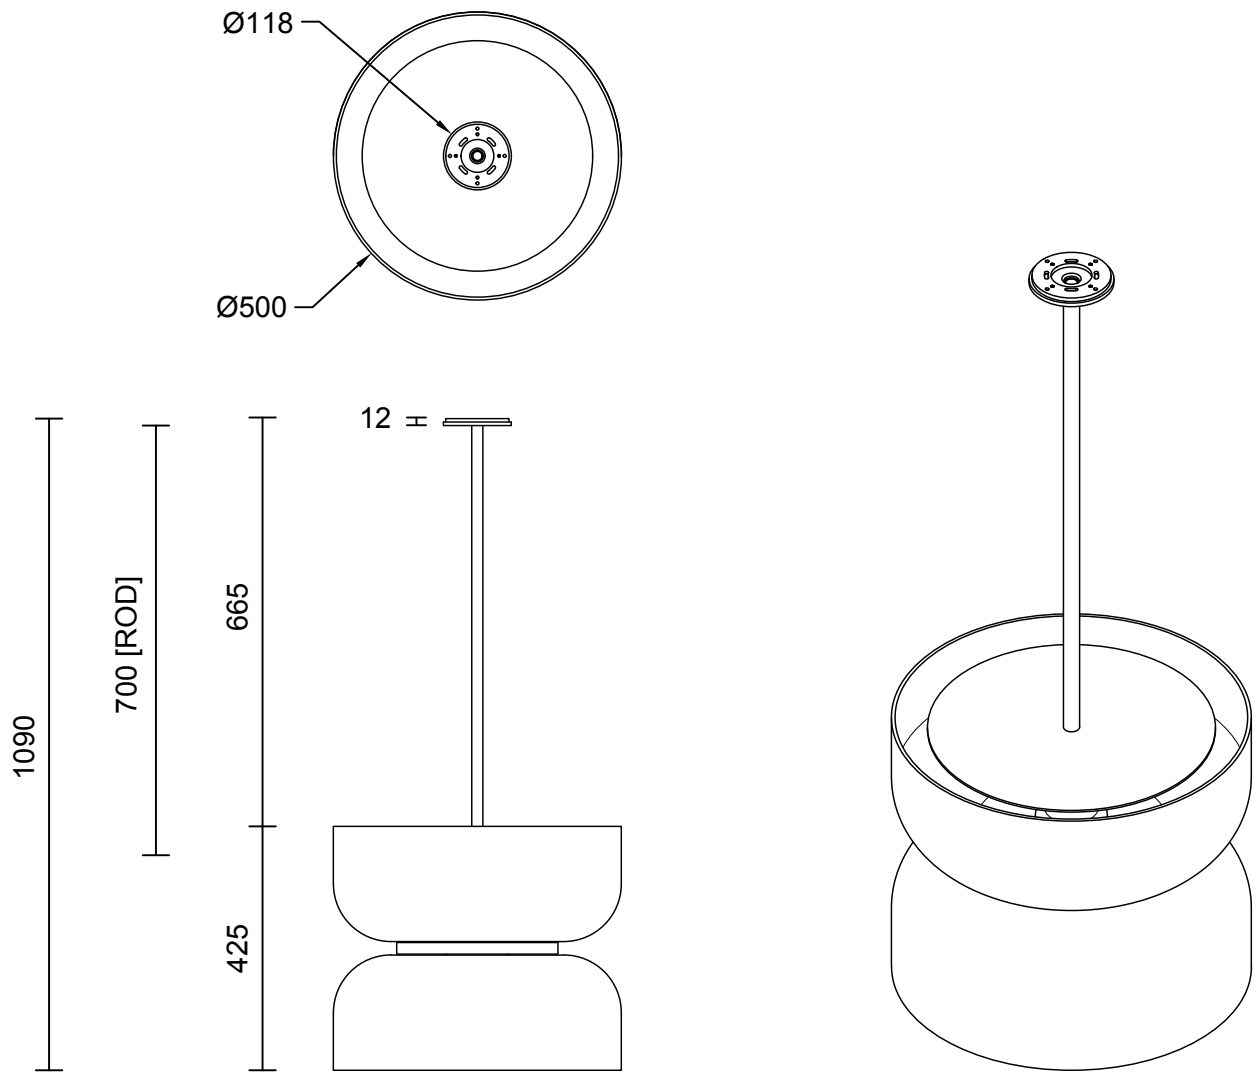

ROLO COLLECTION
EXTRA LARGE UP DOWN PENDANT

ROLO COLLECTION
EXTRA LARGE UP DOWN PENDANT

ARTICOLOSTUDIOS.COM

24V1

ABOUT ROLO

Rolo is an elegant extended family of twelve variations on a sculptural form reminiscent of 1980s Milanese design, yet markedly contemporary. A range of finishes effects warm or cool accents as desired.

LEAD TIME

6 - 8 weeks

LIGHT SOURCE

2 x 7.8W LED Board
700mA 11.1Vf CC
2700K
2000 total lumen output
Dimmable

INSTALLATION

Supplied with an external driver

ROD LENGTH

Available rod lengths: 700mm,
900mm & 1100mm
Custom lengths by request

WEIGHT

27kg

CERTIFICATION STANDARD

CE/AU

WARRANTY

3 years

FITTING FINISHES

Brass
Mid Bronze
Black Powder Coat
White (Shoji) Gloss Powder Coat