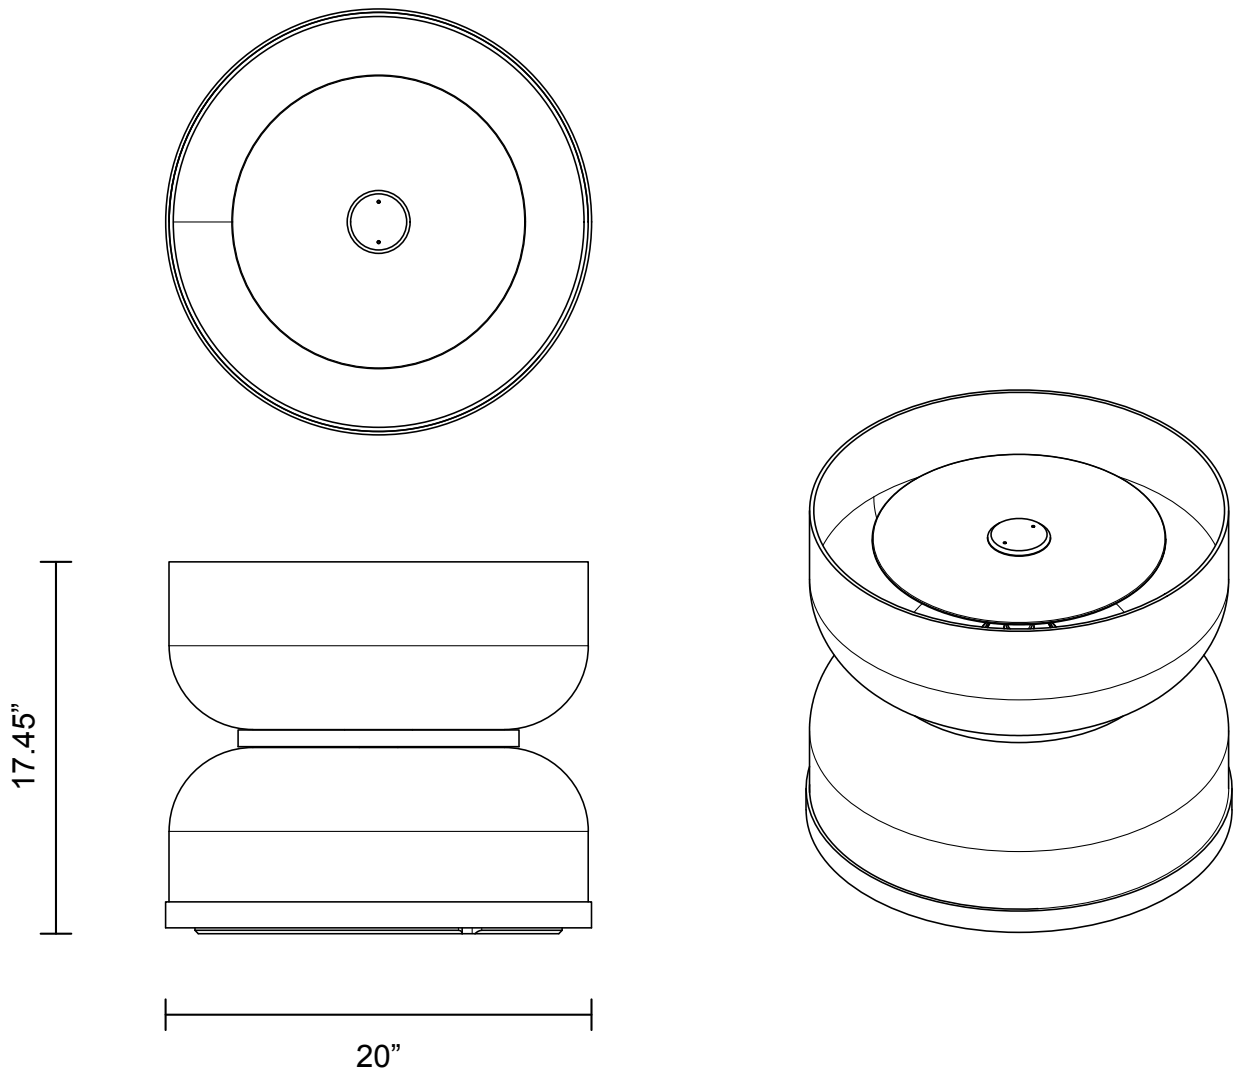

ROLO COLLECTION  
EXTRA LARGE FLOOR LAMP

ROLO COLLECTION  
EXTRA LARGE FLOOR LAMP

ARTICOLOSTUDIOS.COM

24V3

ABOUT ROLO

Rolo is an elegant extended family of twelve variations on a sculptural form reminiscent of 1980s Milanese design, yet markedly contemporary. A range of finishes effects warm or cool accents as desired.

LEAD TIME

8 - 10 weeks

LIGHT SOURCE

2 x 7.8W LED Board  
700mA 11.1Vf CC  
2700K  
2000 total lumen output  
Dimmable

WEIGHT

46 lb

CERTIFICATION STANDARD

UL