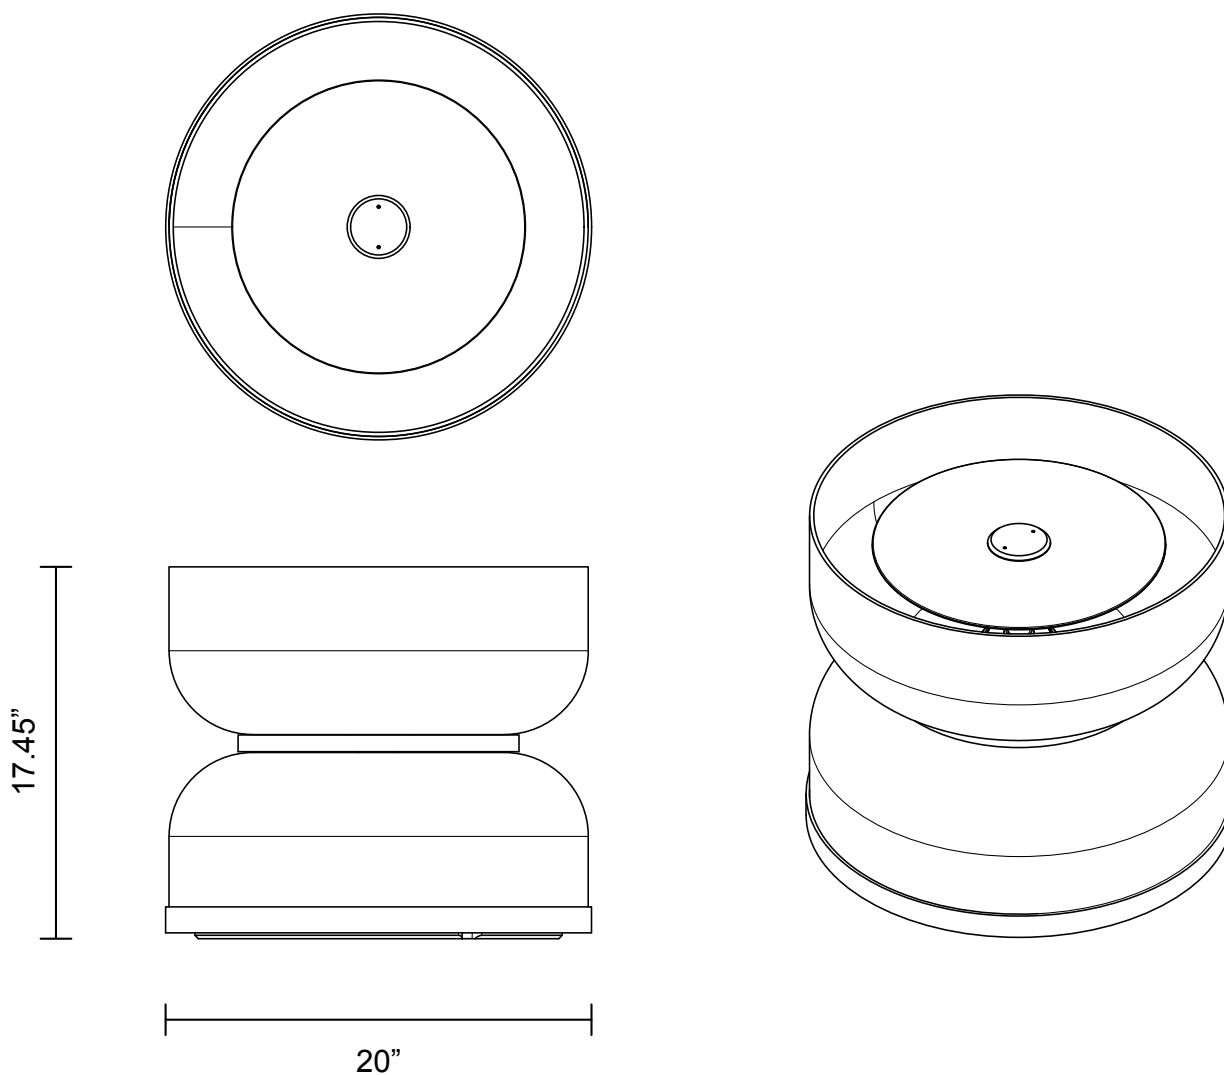

ROLO COLLECTION
EXTRA LARGE FLOOR LAMP

ROLO COLLECTION

EXTRA LARGE FLOOR LAMP

ARTICOLOSTUDIOS.COM

ABOUT ROLO

Rolo is an elegant extended family of twelve variations on a sculptural form reminiscent of 1980s Milanese design, yet markedly contemporary. A range of finishes effects warm or cool accents as desired.

LEAD TIME

8 - 10 weeks

LIGHT SOURCE

2 x 7.8W LED Board
700mA 11.1Vf CC
2700K
2000 total lumen output
Dimmable

WEIGHT

46 lb

CERTIFICATION STANDARD

UL