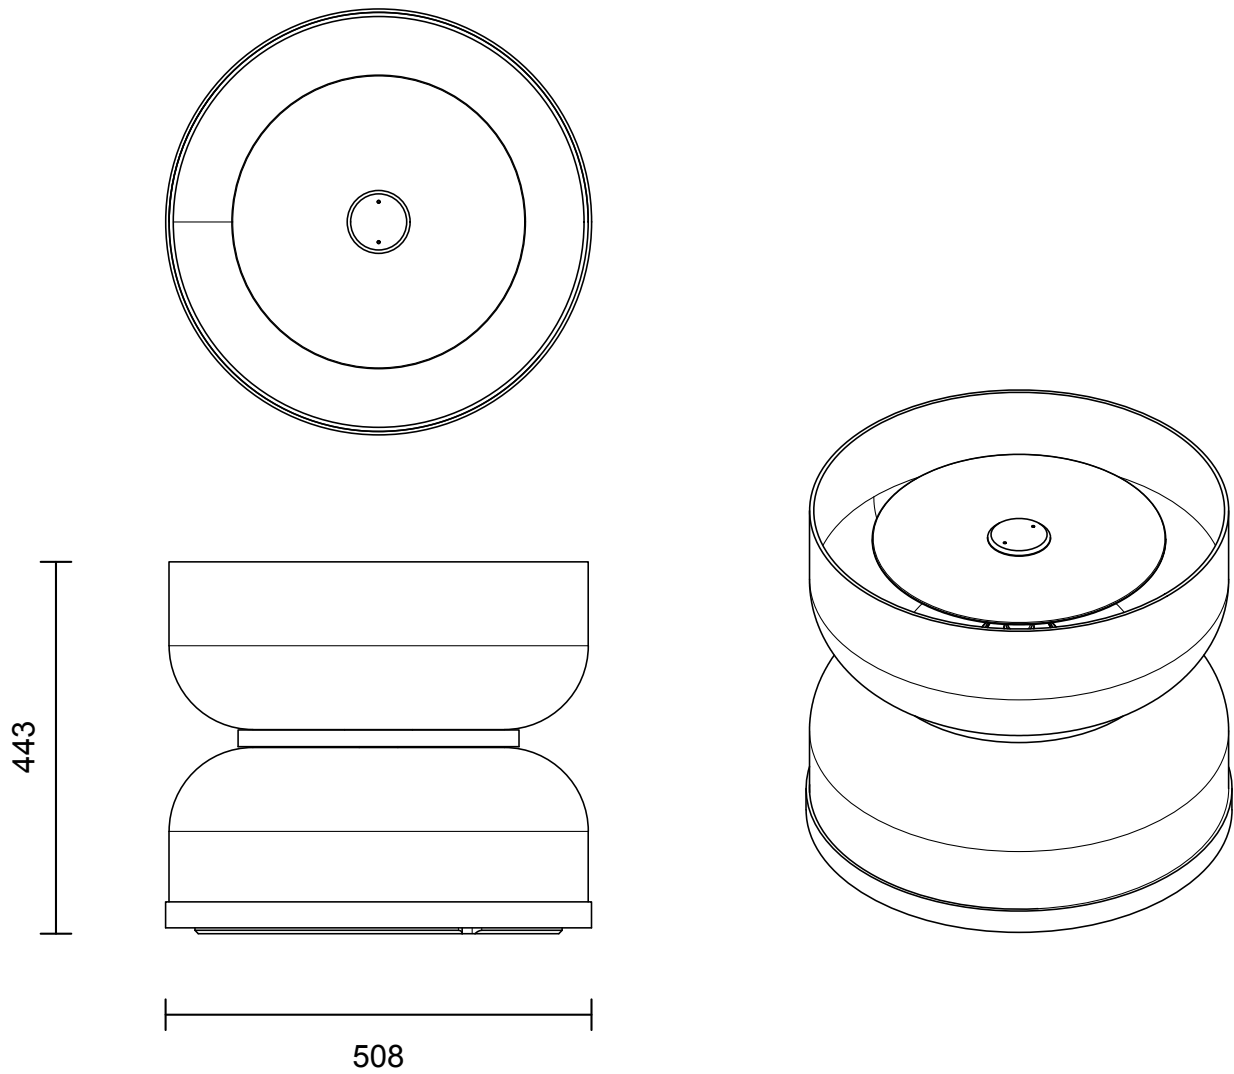

ROLO COLLECTION
EXTRA LARGE FLOOR LAMP

ROLO COLLECTION
EXTRA LARGE FLOOR LAMP

ARTICOLOSTUDIOS.COM

24/4

ABOUT ROLO

Rolo is an elegant extended family of twelve variations on a sculptural form reminiscent of 1980s Milanese design, yet markedly contemporary. A range of finishes effects warm or cool accents as desired.

LEAD TIME

6 - 8 weeks

LIGHT SOURCE

2 x 7.8W LED Board
700mA 11.1Vf CC
2700K
2000 total lumen output
Dimmable

WEIGHT

21kg

CERTIFICATION STANDARD

CE/AU