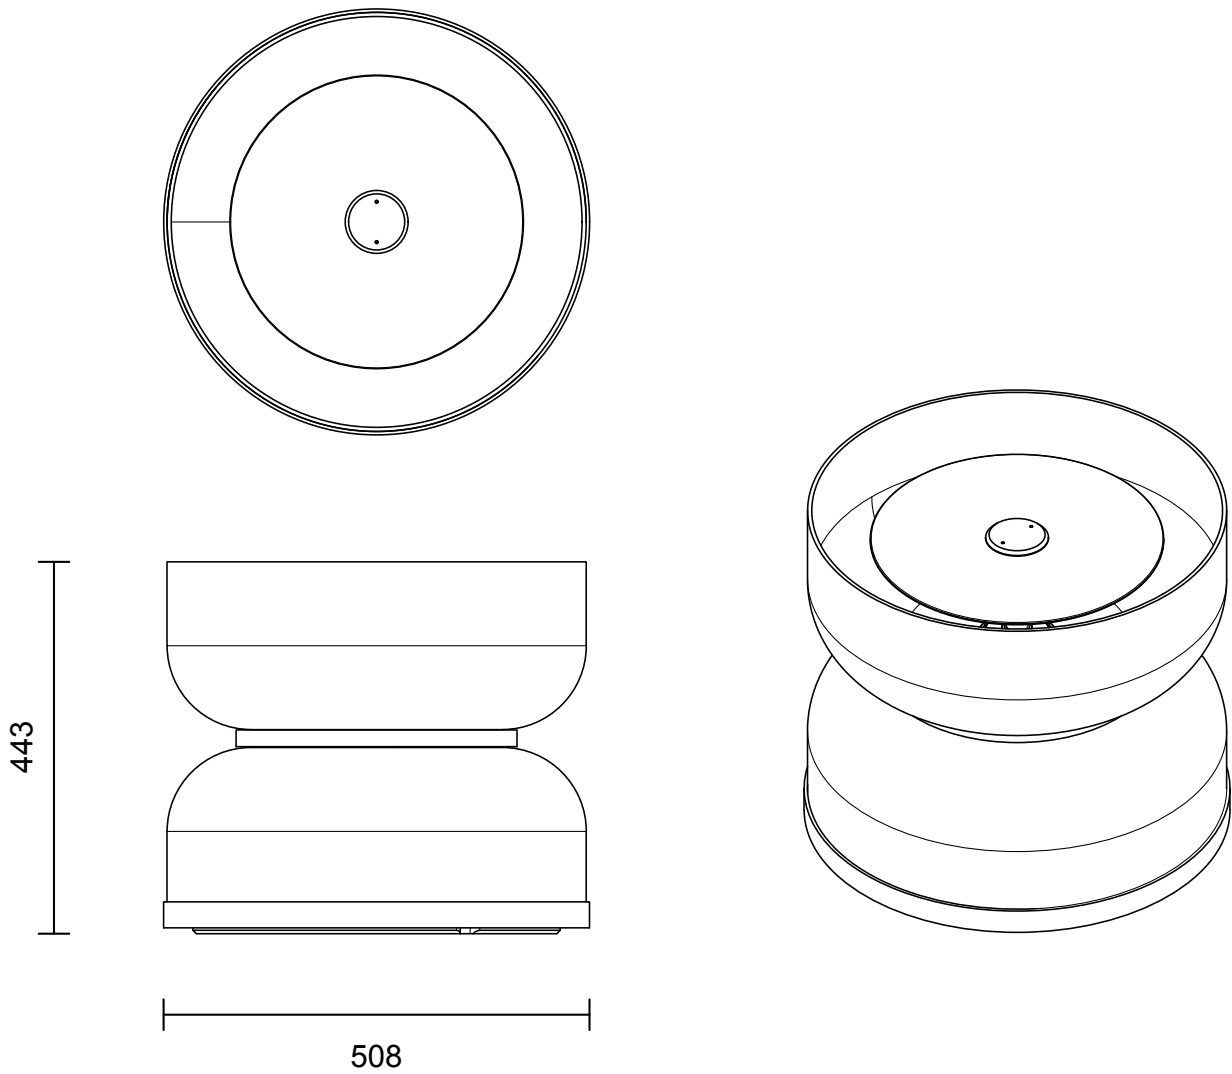

ROLO COLLECTION  
EXTRA LARGE FLOOR LAMP

ROLO COLLECTION  
EXTRA LARGE FLOOR LAMP

ARTICOLOSTUDIOS.COM

24V1

ABOUT ROLO

Rolo is an elegant extended family of twelve variations on a sculptural form reminiscent of 1980s Milanese design, yet markedly contemporary. A range of finishes effects warm or cool accents as desired.

LEAD TIME

6 - 8 weeks

LIGHT SOURCE

2 x 7.8W LED Board  
700mA 11.1Vf CC  
2700K  
2000 total lumen output  
Dimmable

WEIGHT

21kg

CERTIFICATION STANDARD

CE/AU