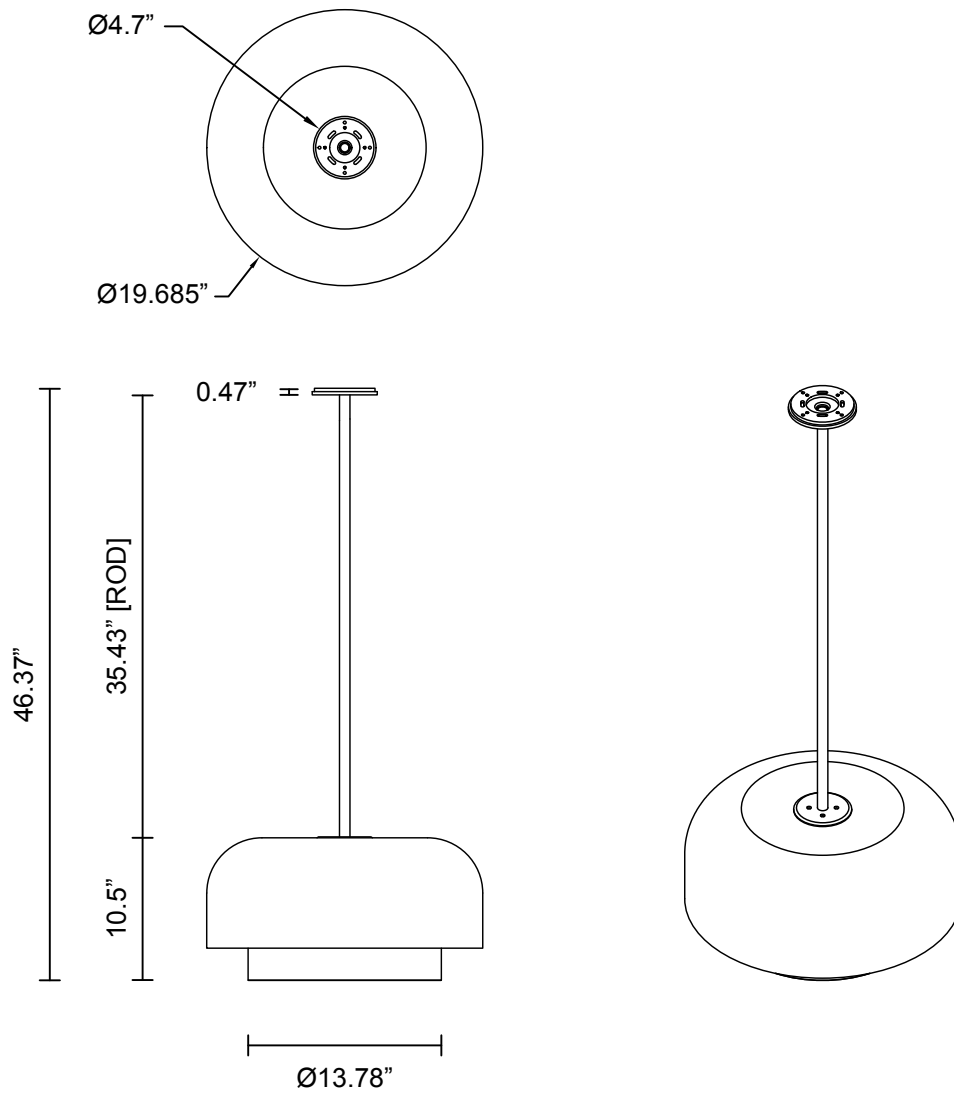

ROLO COLLECTION

EXTRA LARGE DOUBLE DOWN PENDANT

ROLO COLLECTION

ARTICOLOSTUDIOS.COM

EXTRA LARGE DOUBLE DOWN PENDANT

24/4

ABOUT ROLO

Rolo is an elegant extended family of twelve variations on a sculptural form reminiscent of 1980s Milanese design, yet markedly contemporary. A range of finishes effects warm or cool accents as desired.

LEAD TIME

8 - 10 weeks

LIGHT SOURCE (SNOW SHADES)

3 x 6.1W LED Board
600mA 11.1Vf CC
2700K
3000 total lumen output
Dimmable

LIGHT SOURCE (SMOKE SHADES)

2 x 7.8W LED Board
700mA 11.1Vf CC
2700K
3000 total lumen output
Dimmable

INSTALLATION

Supplied with an external driver and mounting plate to fit 4.0 square Jbox

ROD LENGTH

Available rod lengths: 27.6" (700mm),
35.4" (900mm) & 43.3" (1100mm)
Custom lengths by request

FITTING FINISHES