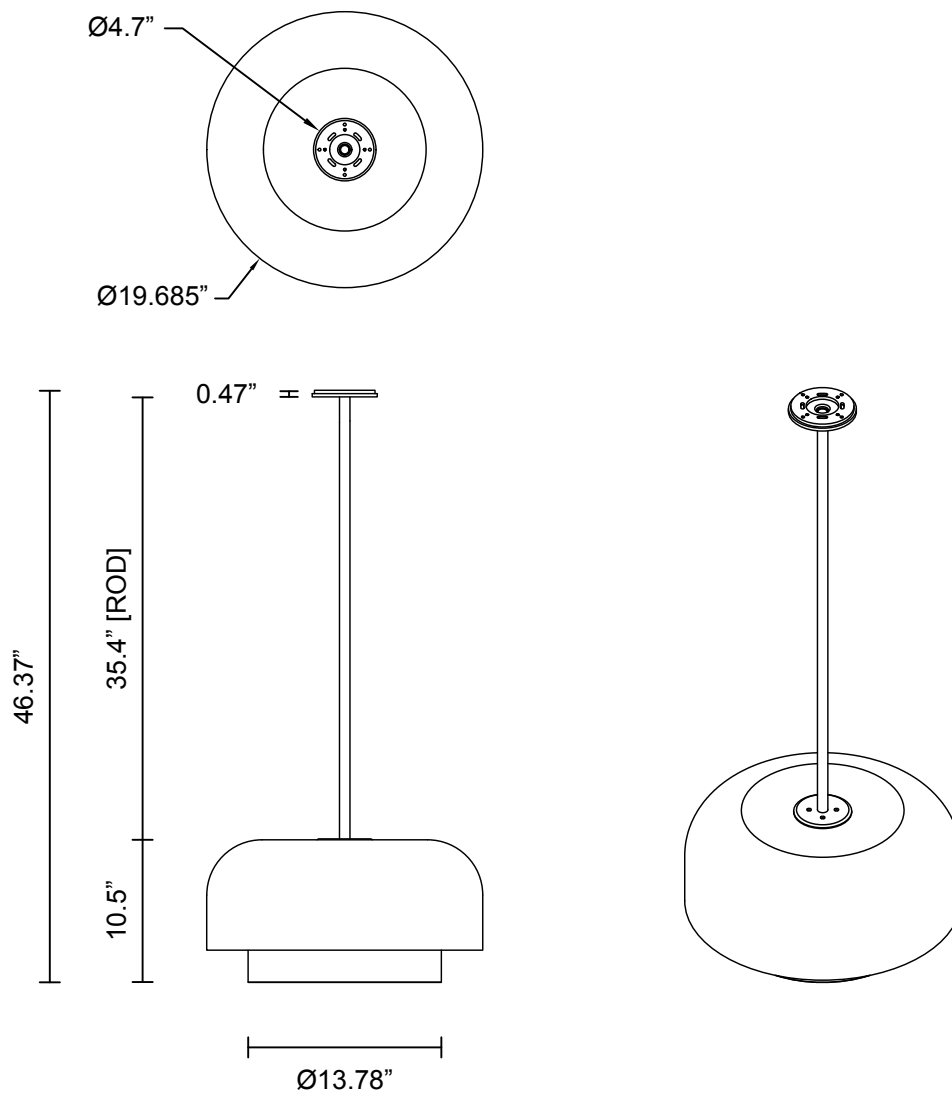

ROLO COLLECTION

ARTICOLOSTUDIOS.COM

EXTRA LARGE DOUBLE DOWN PENDANT

2442

ABOUT ROLO

Rolo is an elegant extended family of twelve variations on a sculptural form reminiscent of 1980s Milanese design, yet markedly contemporary. A range of finishes effects warm or cool accents as desired.

LEAD TIME

8 - 10 weeks

LIGHT SOURCE

3 x 7.8W LED Board
700mA 11.1Vf CC
2700K
3000 total lumen output
Dimmable

INSTALLATION

Supplied with an external driver and mounting plate to fit 4.0 square Jbox

ROD LENGTH

Available rod lengths: 27.6" (700mm),
35.4" (900mm) & 43.3" (1100mm)
Custom lengths by request

FITTING FINISHES

Brass
Bronze*
Black Powder Coat

*As Bronze is a hand applied finish, the depth of colour will vary

SHADE COLOURS

Snow
Smoke

WEIGHT

37.5 lb

CERTIFICATION STANDARD

UL

WARRANTY

3 years