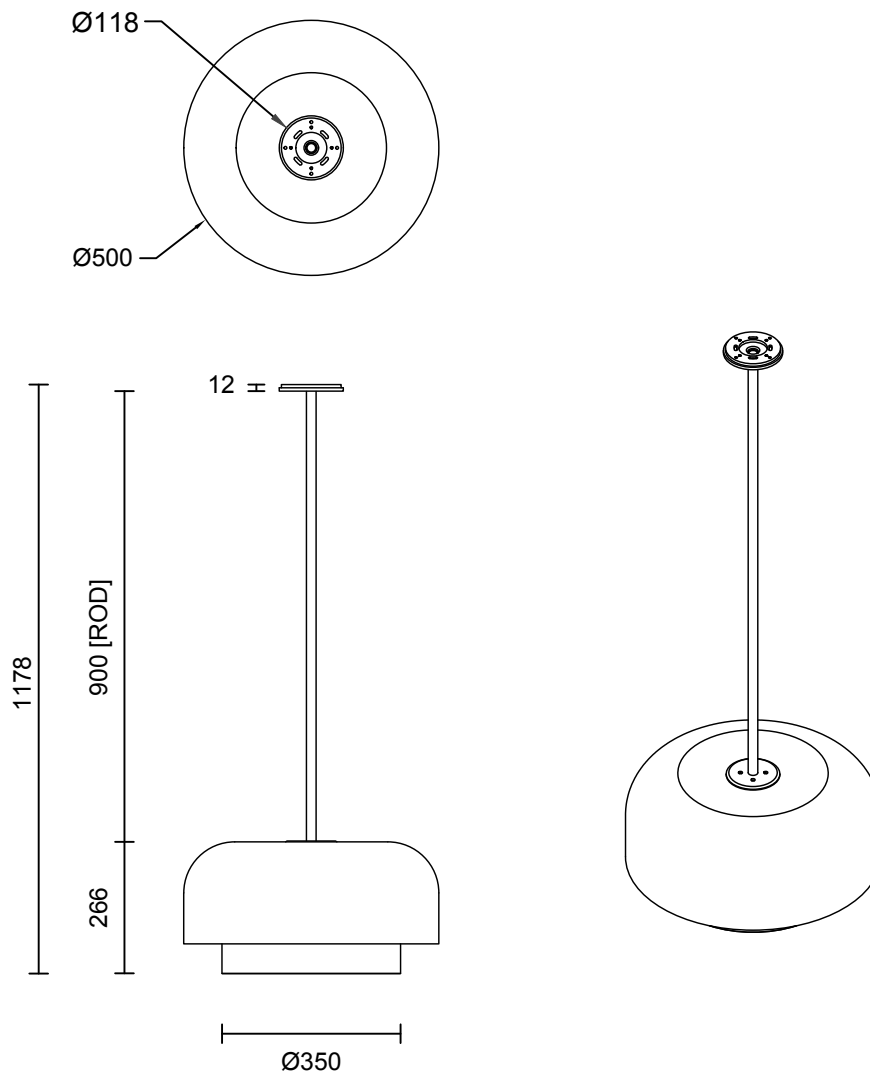

## EXTRA LARGE DOUBLE DOWN PENDANT

24/13

### ROD LENGTH

Available rod lengths: 700mm,  
900mm & 1100mm  
Custom lengths by request

### WEIGHT

17kg