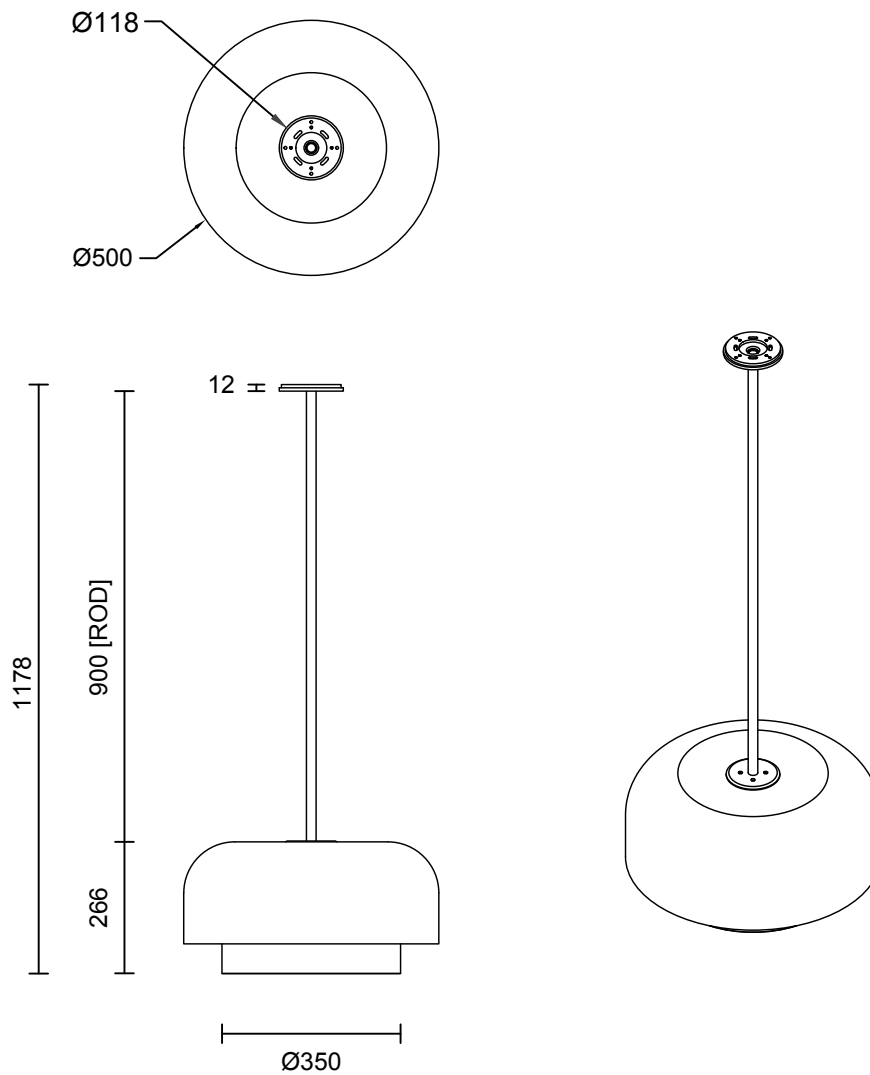

## EXTRA LARGE DOUBLE DOWN PENDANT

24V2

### ROD LENGTH

Available rod lengths: 700mm,  
900mm & 1100mm  
Custom lengths by request

### WEIGHT

17kg