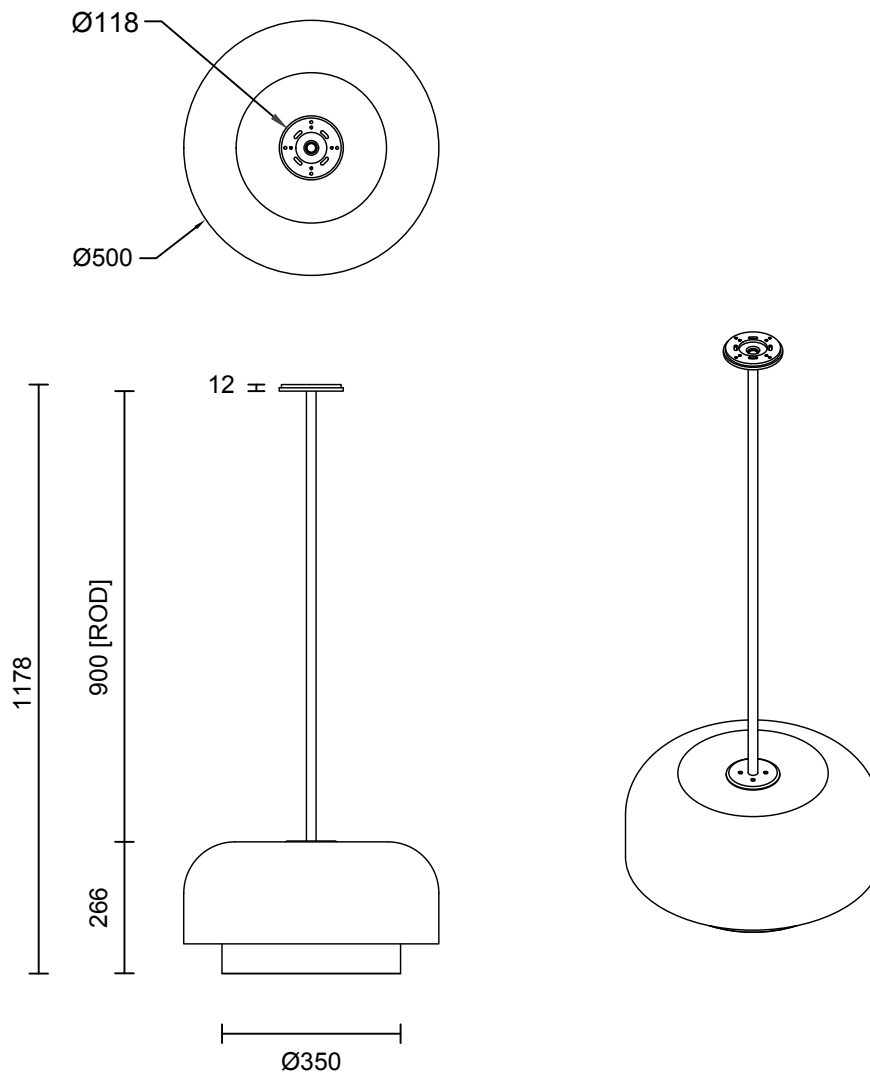

ROLO COLLECTION

EXTRA LARGE DOUBLE DOWN PENDANT

ROLO COLLECTION

ARTICOLOSTUDIOS.COM

EXTRA LARGE DOUBLE DOWN PENDANT

24V1

ABOUT ROLO

Rolo is an elegant extended family of twelve variations on a sculptural form reminiscent of 1980s Milanese design, yet markedly contemporary. A range of finishes effects warm or cool accents as desired.

LEAD TIME

6 - 8 weeks

LIGHT SOURCE

3 x 7.8W LED Board
700mA 11.1Vf CC
2700K
3000 total lumen output
Dimmable

INSTALLATION

Supplied with an external driver

ROD LENGTH

Available rod lengths: 700mm,
900mm & 1100mm
Custom lengths by request

WEIGHT

17kg

CERTIFICATION STANDARD

CE/AU

WARRANTY

3 years

FITTING FINISHES

Brass
Mid Bronze
Black Powder Coat
White (Shoji) Gloss Powder Coat