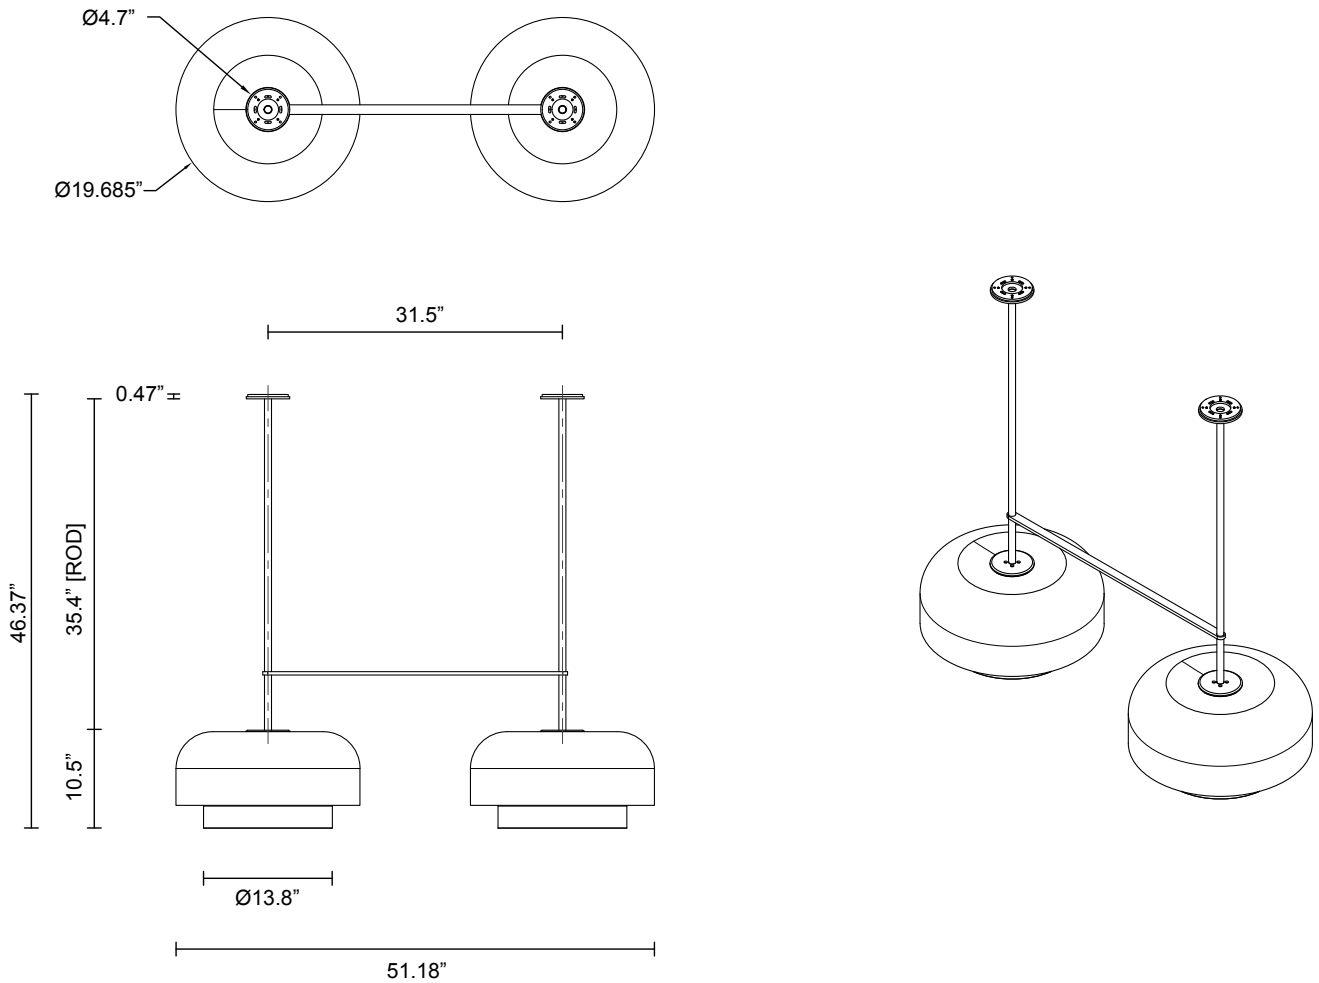

ROLO COLLECTION

EXTRA LARGE DOUBLE DOWN DOUBLE PENDANT

ROLO COLLECTION

ARTICOLOSTUDIOS.COM

EXTRA LARGE DOUBLE DOWN DOUBLE PENDANT

24V1

ABOUT ROLO

Rolo is an elegant extended family of twelve variations on a sculptural form reminiscent of 1980s Milanese design, yet markedly contemporary. A range of finishes effects warm or cool accents as desired.

LEAD TIME

8 - 10 weeks

LIGHT SOURCE (PER PENDANT)

3 x 7.8W LED Board
700mA 11.1Vf CC
2700K
3000 total lumen output
Dimmable

INSTALLATION

Supplied with an external driver and mounting plate to fit 4.0 square Jbox

ROD LENGTH

Available rod lengths: 27.6" (700mm),
35.4" (900mm) & 43.3" (1100mm)
Custom lengths by request

CUSTOMISATION

Variations to spacing bar can be specified at time of order placement

FITTING FINISHES