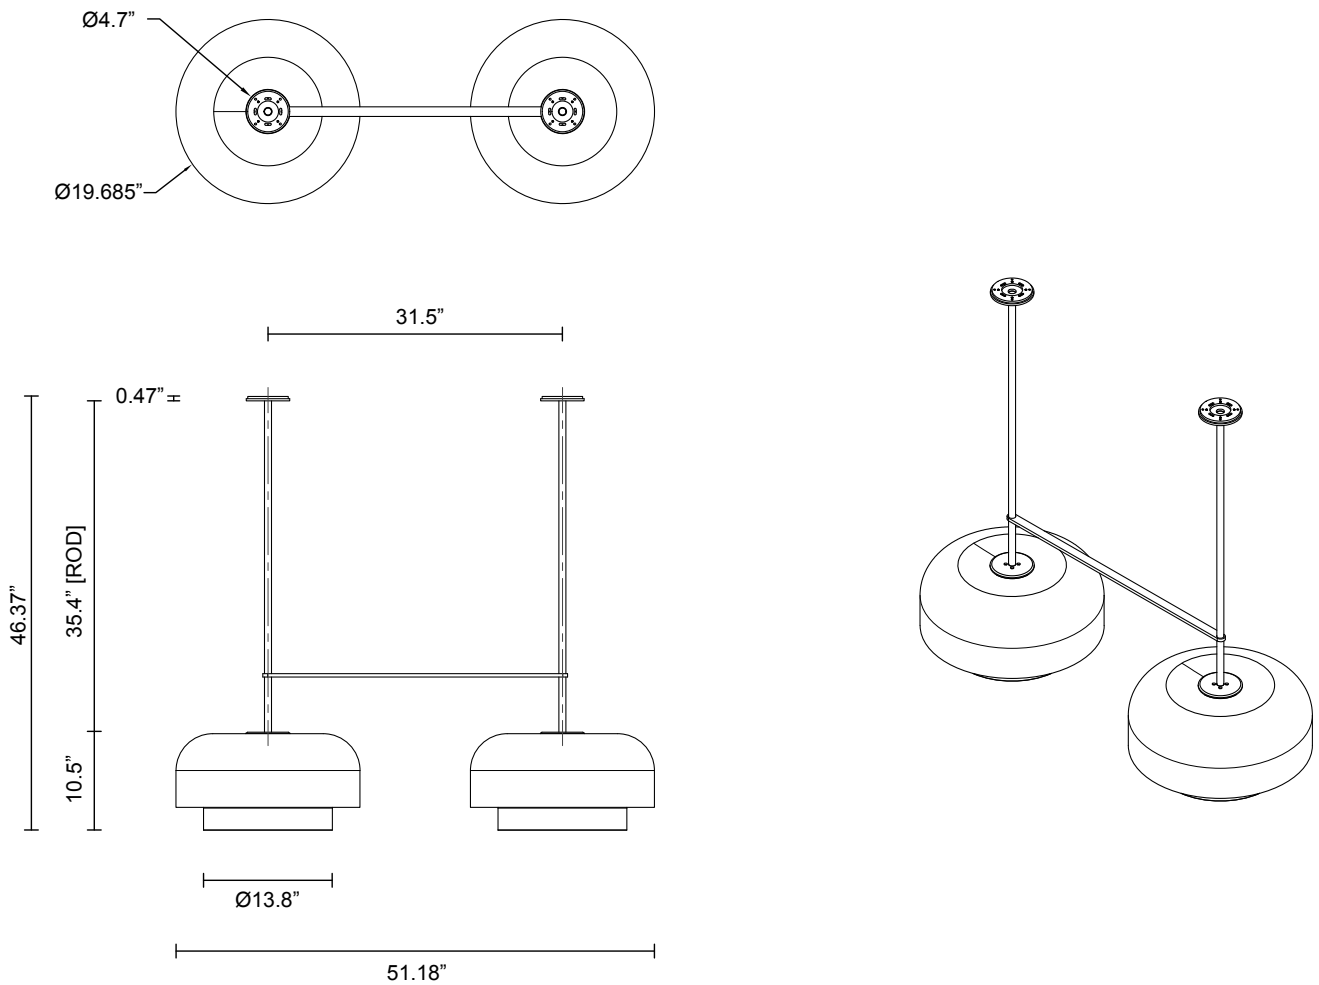

ROLO COLLECTION

ARTICOLOSTUDIOS.COM

EXTRA LARGE DOUBLE DOWN DOUBLE PENDANT

24V2

ABOUT ROLO

Rolo is an elegant extended family of twelve variations on a sculptural form reminiscent of 1980s Milanese design, yet markedly contemporary. A range of finishes effects warm or cool accents as desired.

LEAD TIME

8 - 10 weeks

LIGHT SOURCE (PER PENDANT)

3 x 7.8W LED Board
700mA 11.1Vf CC
2700K
3000 total lumen output
Dimmable

INSTALLATION

Supplied with an external driver and mounting plate to fit 4.0 square Jbox

ROD LENGTH

Available rod lengths: 27.6" (700mm),
35.4" (900mm) & 43.3" (1100mm)
Custom lengths by request

CUSTOMISATION

Variations to spacing bar can be specified at time of order placement

FITTING FINISHES

Brass
Bronze*
Black Powder Coat

*As Bronze is a hand applied finish, the depth of colour will vary

SHADE COLOURS

Snow
Smoke

WEIGHT

77.5 lb

CERTIFICATION STANDARD

UL

WARRANTY

3 years