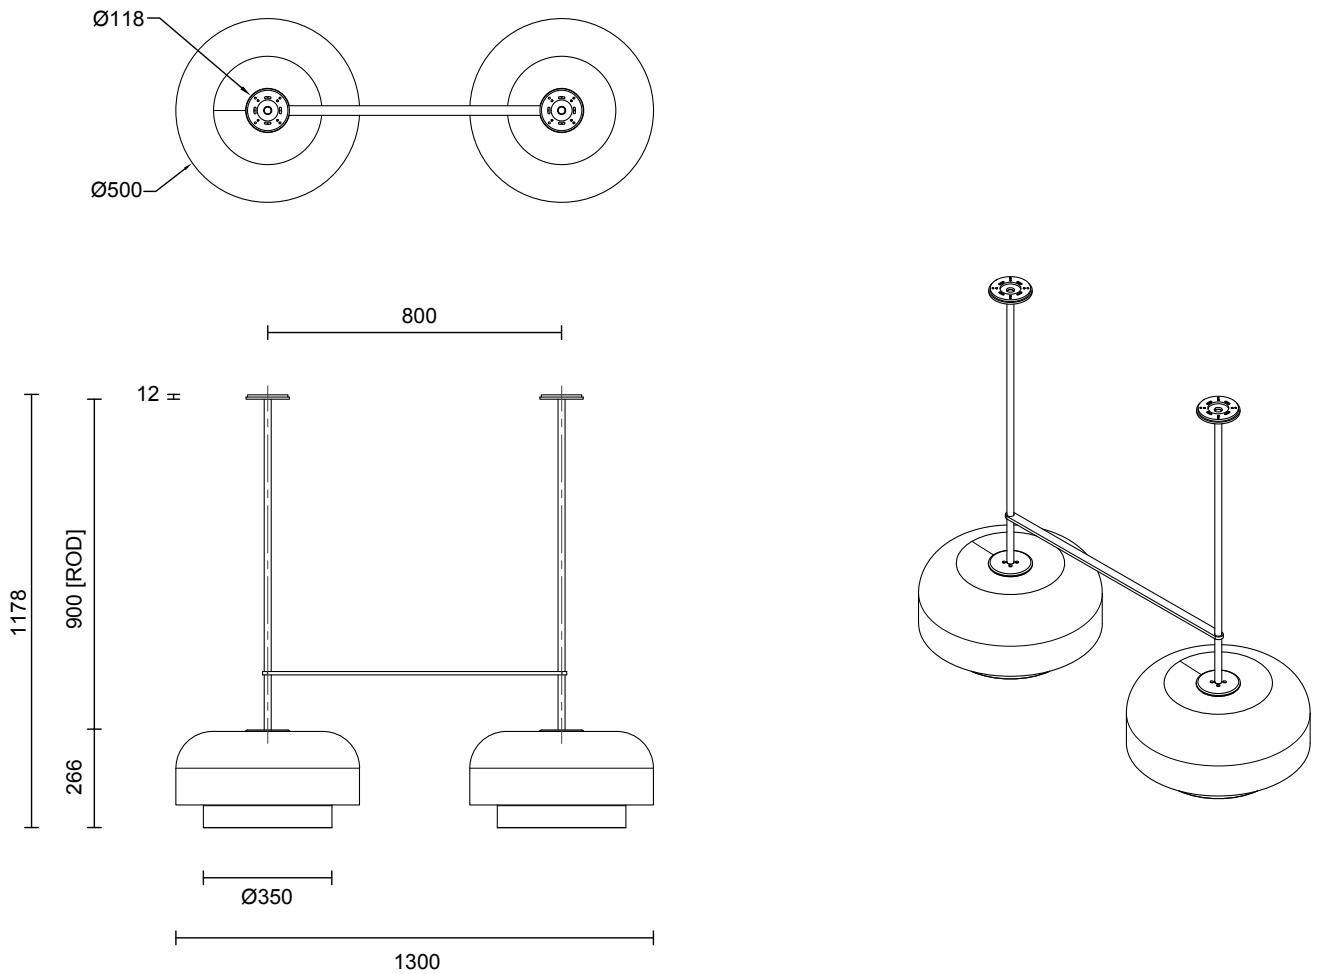

ROLO COLLECTION

EXTRA LARGE DOUBLE DOWN DOUBLE PENDANT

ROLO COLLECTION

ARTICOLOSTUDIOS.COM

EXTRA LARGE DOUBLE DOWN DOUBLE PENDANT

24V1

ABOUT ROLO

Rolo is an elegant extended family of twelve variations on a sculptural form reminiscent of 1980s Milanese design, yet markedly contemporary. A range of finishes effects warm or cool accents as desired.

LEAD TIME

6 - 8 weeks

LIGHT SOURCE (PER PENDANT)

3 x 7.8W LED Board
700mA 11.1Vf CC
2700K
3000 total lumen output
Dimmable

INSTALLATION

Supplied with an external driver

ROD LENGTH

Available rod lengths: 700mm,
900mm & 1100mm
Custom lengths by request

CUSTOMISATION

Variations to spacing bar can be specified at time of order placement

FITTING FINISHES

Brass
Mid Bronze
Black Powder Coat
White (Shoji) Gloss Powder Coat

SHADE COLOURS

Snow
Smoke

WEIGHT

35kg