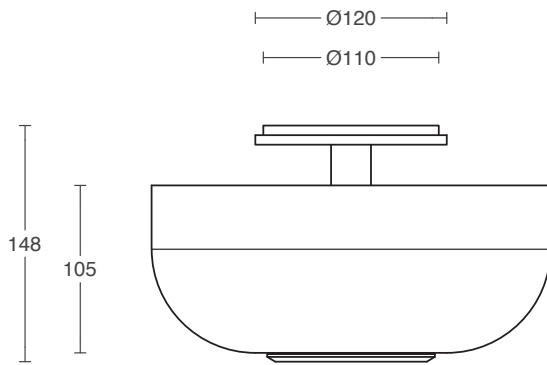

ROLO COLLECTION

EXTERIOR BACKWARD FACING MEDIUM WALL SCONCE

ROLO COLLECTION

ARTICOLOSTUDIOS.COM

EXTERIOR BACKWARD FACING MEDIUM WALL SCONCE

25V2

ABOUT ROLO

Rolo is an elegant extended family of twelve variations on a sculptural form reminiscent of 1980s Milanese design, yet markedly contemporary. A range of finishes effects warm or cool accents as desired.

LEAD TIME

6 - 8 Weeks

LIGHT SOURCE

7.8W LED Board
700mA 11.1Vf CC
2700K
500 total lumen output
Dimmable

INSTALLATION

Supplied with an external driver

WEIGHT

3kg