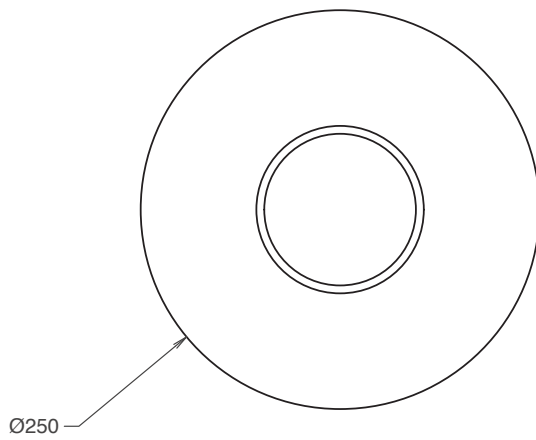

ROLO COLLECTION

EXTERIOR BACKWARD FACING MEDIUM WALL SCONCE

ROLO COLLECTION

ARTICOLOSTUDIOS.COM

EXTERIOR BACKWARD FACING MEDIUM WALL SCONCE

25V2

ABOUT ROLO

Rolo is an elegant extended family of twelve variations on a sculptural form reminiscent of 1980s Milanese design, yet markedly contemporary. A range of finishes effects warm or cool accents as desired.

LEAD TIME

6 - 8 Weeks

LIGHT SOURCE

7.8W LED Board
700mA 11.1Vf CC
2700K
500 total lumen output
Dimmable

INSTALLATION

Supplied with an external driver

WEIGHT

3kg