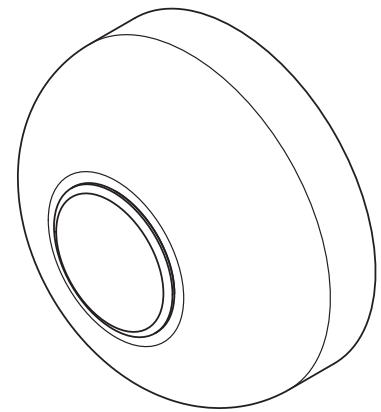

ROLO COLLECTION

EXTERIOR BACKWARD FACING MEDIUM WALL SCONCE

ROLO COLLECTION

ARTICOLOSTUDIOS.COM

EXTERIOR BACKWARD FACING MEDIUM WALL SCONCE

25V2

ABOUT ROLO

Rolo is an elegant extended family of twelve variations on a sculptural form reminiscent of 1980s Milanese design, yet markedly contemporary. A range of finishes effects warm or cool accents as desired.

LEAD TIME

6 - 8 Weeks

LIGHT SOURCE

7.8W LED Board
700mA 11.1Vf CC
2700K
500 total lumen output
Dimmable

INSTALLATION

Supplied with an external driver

WEIGHT

3kg