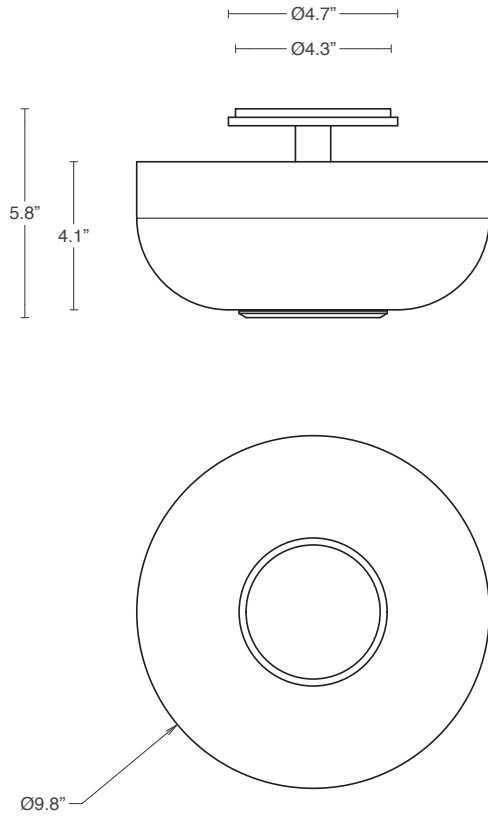

ROLO COLLECTION

EXTERIOR BACKWARD FACING MEDIUM WALL SCONCE

ROLO COLLECTION

ARTICOLOSTUDIOS.COM

EXTERIOR BACKWARD FACING MEDIUM WALL SCONCE

25V1

ABOUT ROLO

Rolo is an elegant extended family of twelve variations on a sculptural form reminiscent of 1980s Milanese design, yet markedly contemporary. A range of finishes effects warm or cool accents as desired.

LEAD TIME

8 - 10 weeks

LIGHT SOURCE

7.8W LED Board
700mA 11.1Vf CC
2700K
500 total lumen output
Dimmable

INSTALLATION

Supplied with an external driver

WEIGHT

11 lb