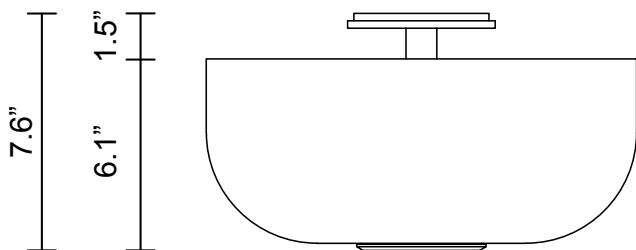

ROLO COLLECTION

EXTERIOR BACKWARD FACING LARGE WALL SCONCE

ROLO COLLECTION

ARTICOLOSTUDIOS.COM

EXTERIOR BACKWARD FACING LARGE WALL SCONCE

25V2

ABOUT ROLO

Rolo is an elegant extended family of twelve variations on a sculptural form reminiscent of 1980s Milanese design, yet markedly contemporary. A range of finishes effects warm or cool accents as desired.