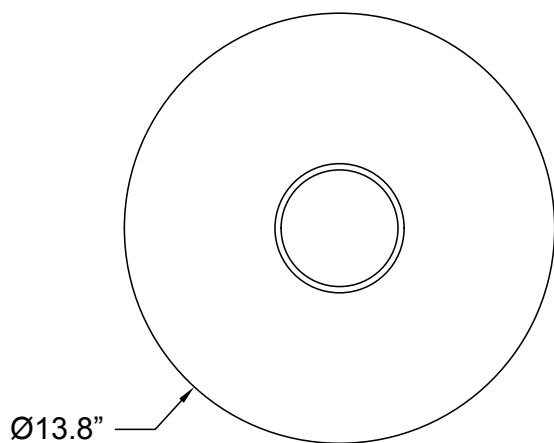

ROLO COLLECTION

EXTERIOR BACKWARD FACING LARGE WALL SCONCE

ROLO COLLECTION

ARTICOLOSTUDIOS.COM

EXTERIOR BACKWARD FACING LARGE WALL SCONCE

25V2

ABOUT ROLO

Rolo is an elegant extended family of twelve variations on a sculptural form reminiscent of 1980s Milanese design, yet markedly contemporary. A range of finishes effects warm or cool accents as desired.

LEAD TIME

8 - 10 weeks

LIGHT SOURCE

7.8W LED Board
700mA 11.1Vf CC
2700K
500 total lumen output
Dimmable

INSTALLATION

Supplied with an external driver

WEIGHT

7 lb