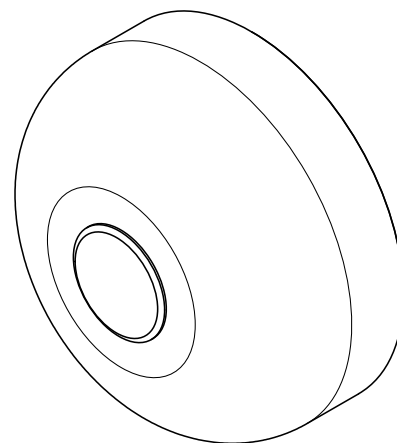

ROLO COLLECTION

EXTERIOR BACKWARD FACING LARGE WALL SCONCE

ROLO COLLECTION

ARTICOLOSTUDIOS.COM

EXTERIOR BACKWARD FACING LARGE WALL SCONCE

25V2

ABOUT ROLO

Rolo is an elegant extended family of twelve variations on a sculptural form reminiscent of 1980s Milanese design, yet markedly contemporary. A range of finishes effects warm or cool accents as desired.