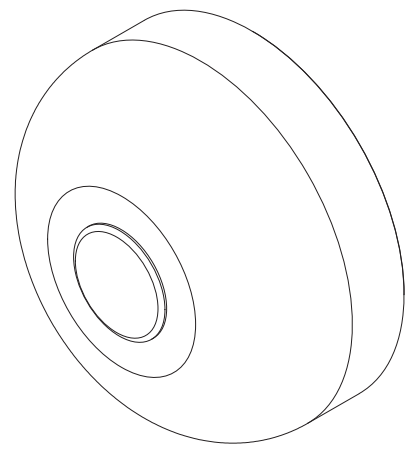

ROLO COLLECTION

EXTERIOR BACKWARD FACING LARGE WALL SCONCE

ROLO COLLECTION

ARTICOLOSTUDIOS.COM

EXTERIOR BACKWARD FACING LARGE WALL

25V2

ABOUT ROLO

Rolo is an elegant extended family of twelve variations on a sculptural form reminiscent of 1980s Milanese design, yet markedly contemporary. A range of finishes effects warm or cool accents as desired.