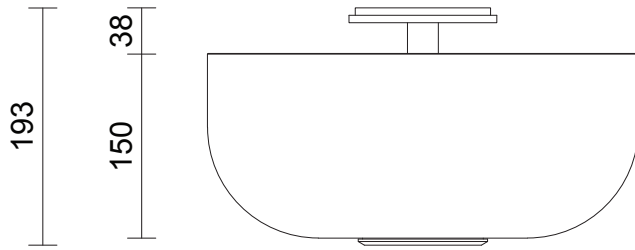

ROLO COLLECTION

EXTERIOR BACKWARD FACING LARGE WALL SCONCE

ROLO COLLECTION

ARTICOLOSTUDIOS.COM

EXTERIOR BACKWARD FACING LARGE WALL

25V2

ABOUT ROLO

Rolo is an elegant extended family of twelve variations on a sculptural form reminiscent of 1980s Milanese design, yet markedly contemporary. A range of finishes effects warm or cool accents as desired.