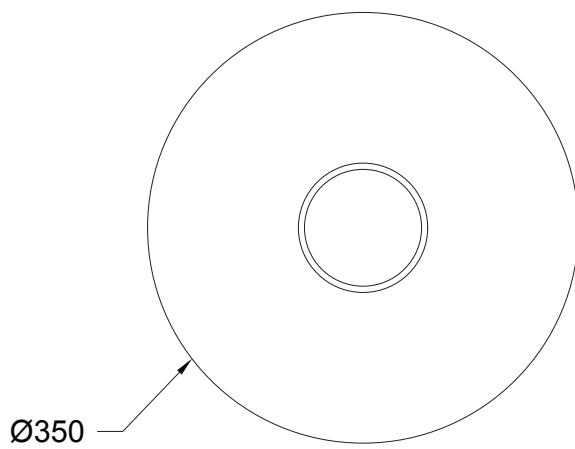

ROLO COLLECTION

EXTERIOR BACKWARD FACING LARGE WALL SCONCE

ROLO COLLECTION

ARTICOLOSTUDIOS.COM

EXTERIOR BACKWARD FACING LARGE WALL

25V2

ABOUT ROLO

Rolo is an elegant extended family of twelve variations on a sculptural form reminiscent of 1980s Milanese design, yet markedly contemporary. A range of finishes effects warm or cool accents as desired.

LEAD TIME

6 - 8 Weeks

LIGHT SOURCE

7.8W LED Board
700mA 11.1Vf CC
2700K
500 total lumen output
Dimmable

INSTALLATION

Supplied with an external driver

WEIGHT

3kg