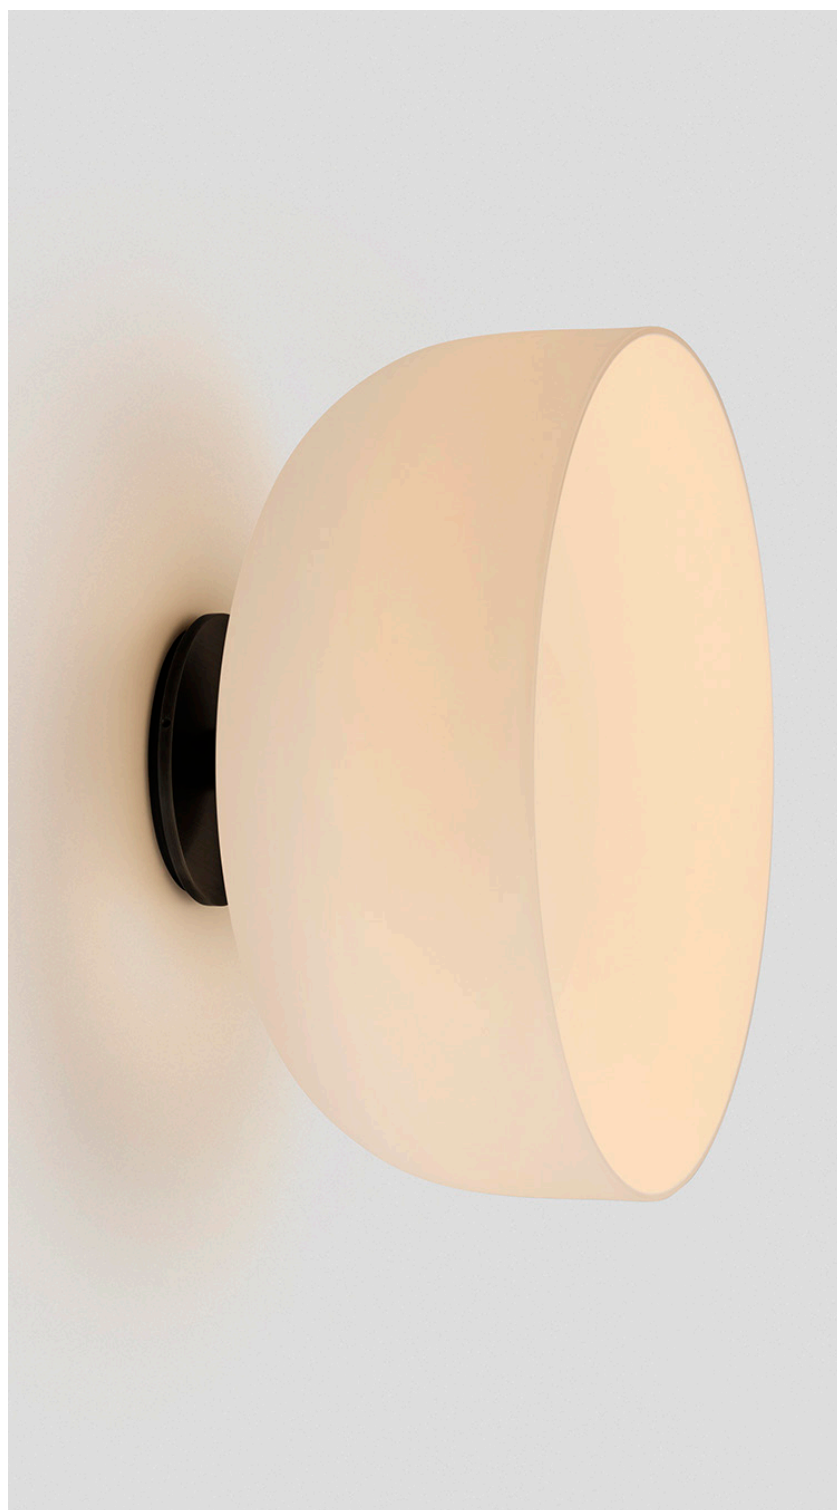

ROLO COLLECTION

EXTERIOR WALL SCONCE FACING FORWARD

ROLO COLLECTION

ARTICOLOSTUDIOS.COM

EXTERIOR WALL SCONCE FACING FORWARD

24V1

ABOUT ROLO

Rolo is an elegant extended family of twelve variations on a sculptural form reminiscent of 1980s Milanese design, yet markedly contemporary. A range of finishes effects warm or cool accents as desired.

LEAD TIME

8 - 10 weeks

LIGHT SOURCE

7.8W LED Board
700mA 11.1Vf CC
2700K
1000 total lumen output
Dimmable

INSTALLATION

Supplied with an external driver

WEIGHT

7 lb

SHADE COLOURS

Snow
Smoke