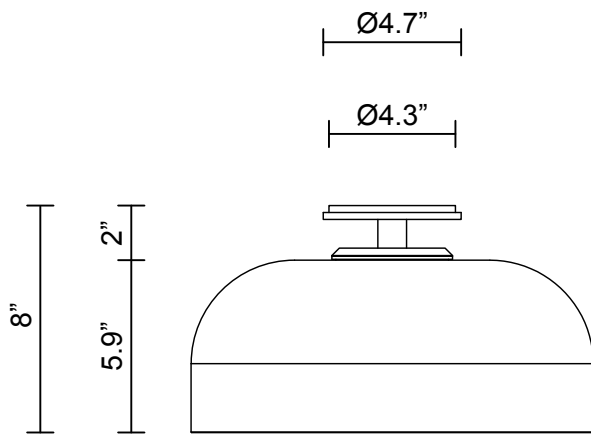

ROLO COLLECTION

ARTICOLOSTUDIOS.COM

EXTERIOR WALL SCONCE FACING FORWARD

24V1

ABOUT ROLO

Rolo is an elegant extended family of twelve variations on a sculptural form reminiscent of 1980s Milanese design, yet markedly contemporary. A range of finishes effects warm or cool accents as desired.

LEAD TIME

8 - 10 weeks

LIGHT SOURCE

7.8W LED Board
700mA 11.1Vf CC
2700K
1000 total lumen output
Dimmable

INSTALLATION

Supplied with an external driver

WEIGHT

7 lb

IP RATING

IP65

CERTIFICATION STANDARD

UL

WARRANTY

3 years

FITTING FINISHES

Anodised Black

SHADE COLOURS

Snow
Smoke