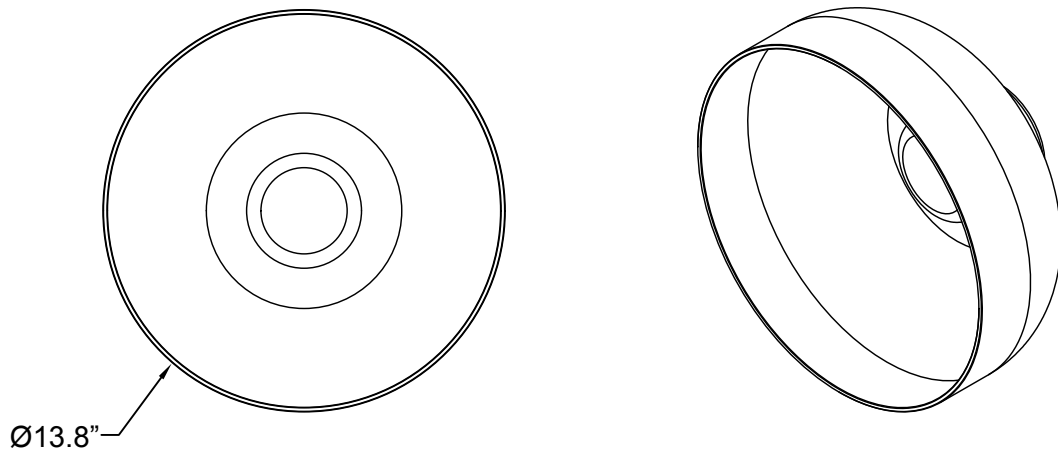

ROLO COLLECTION

EXTERIOR WALL SCONCE FACING FORWARD

ROLO COLLECTION

ARTICOLOSTUDIOS.COM

EXTERIOR WALL SCONCE FACING FORWARD

24V1

ABOUT ROLO

Rolo is an elegant extended family of twelve variations on a sculptural form reminiscent of 1980s Milanese design, yet markedly contemporary. A range of finishes effects warm or cool accents as desired.

LEAD TIME

8 - 10 weeks

LIGHT SOURCE

7.8W LED Board
700mA 11.1Vf CC
2700K
1000 total lumen output
Dimmable

INSTALLATION

Supplied with an external driver

WEIGHT

7 lb

IP RATING

IP65

CERTIFICATION STANDARD

UL

WARRANTY

3 years

FITTING FINISHES

Anodised Black