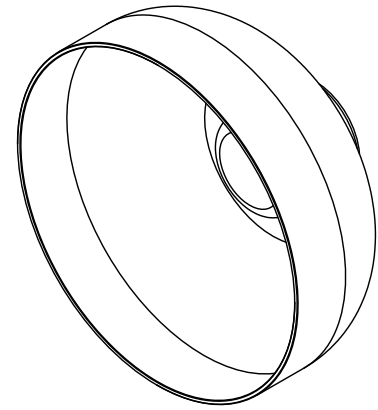

ROLO COLLECTION

EXTERIOR WALL SCONCE FACING FORWARD

ROLO COLLECTION

ARTICOLOSTUDIOS.COM

EXTERIOR WALL SCONCE FACING FORWARD

24V1

ABOUT ROLO

Rolo is an elegant extended family of twelve variations on a sculptural form reminiscent of 1980s Milanese design, yet markedly contemporary. A range of finishes effects warm or cool accents as desired.