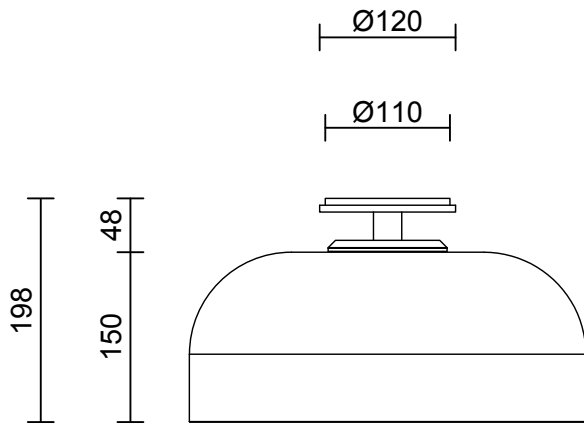

ROLO COLLECTION

ARTICOLOSTUDIOS.COM

EXTERIOR WALL SCONCE FACING FORWARD

24V1

ABOUT ROLO

Rolo is an elegant extended family of twelve variations on a sculptural form reminiscent of 1980s Milanese design, yet markedly contemporary. A range of finishes effects warm or cool accents as desired.

LEAD TIME

6 - 8 Weeks

LIGHT SOURCE

7.8W LED Board
700mA 11.1Vf CC
2700K
1000 total lumen output
Dimmable

INSTALLATION

Supplied with an external driver

WEIGHT

3kg

IP RATING

IP65

CERTIFICATION STANDARD

CE/AU

WARRANTY

3 years

FITTING FINISHES

Anodised Black

SHADE COLOURS

Snow
Smoke