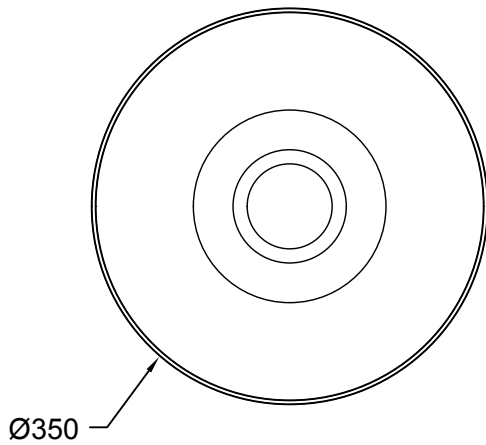

ROLO COLLECTION

ARTICOLOSTUDIOS.COM

EXTERIOR WALL SCONCE FACING FORWARD

24V1

ABOUT ROLO

Rolo is an elegant extended family of twelve variations on a sculptural form reminiscent of 1980s Milanese design, yet markedly contemporary. A range of finishes effects warm or cool accents as desired.

LEAD TIME

6 - 8 Weeks

LIGHT SOURCE

7.8W LED Board
700mA 11.1Vf CC
2700K
1000 total lumen output
Dimmable

INSTALLATION

Supplied with an external driver

WEIGHT

3kg

IP RATING

IP65

CERTIFICATION STANDARD

CE/AU

WARRANTY

3 years

FITTING FINISHES

Anodised Black

SHADE COLOURS

Snow
Smoke