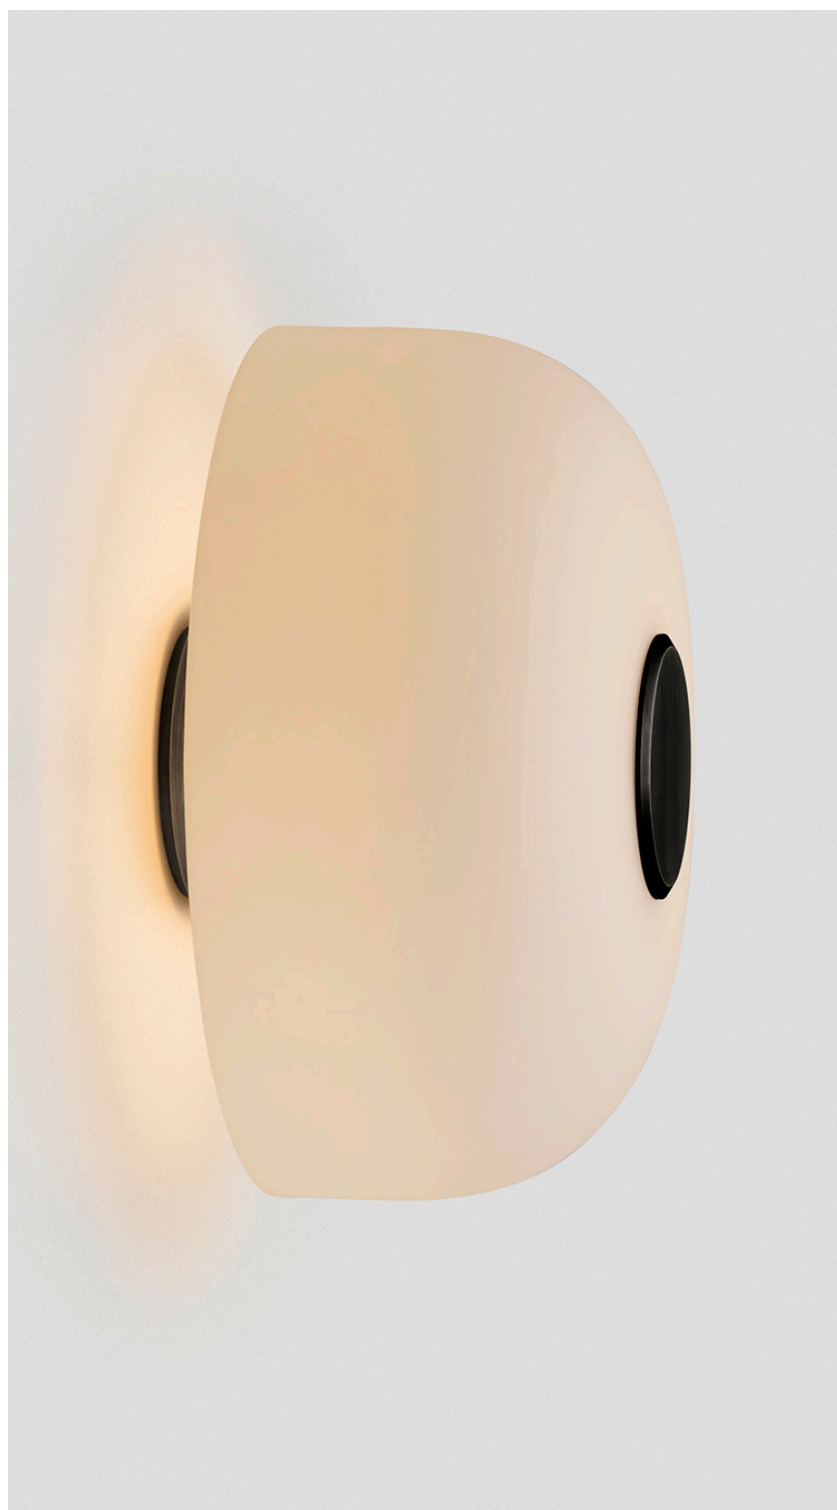

ROLO COLLECTION

EXTERIOR WALL SCONCE FACING BACKWARD

ROLO COLLECTION

ARTICOLOSTUDIOS.COM

EXTERIOR WALL SCONCE FACING BACKWARD

24V1

ABOUT ROLO

Rolo is an elegant extended family of twelve variations on a sculptural form reminiscent of 1980s Milanese design, yet markedly contemporary. A range of finishes effects warm or cool accents as desired.

LEAD TIME

8 - 10 weeks

LIGHT SOURCE

7.8W LED Board
700mA 11.1Vf CC
2700K
1000 total lumen output
Dimmable

INSTALLATION

Supplied with an external driver

WEIGHT

7 lb

SHADE COLOURS

Snow
Smoke