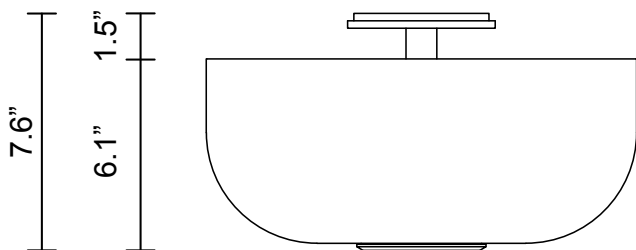

ROLO COLLECTION

EXTERIOR WALL SCONCE FACING BACKWARD

ROLO COLLECTION

ARTICOLOSTUDIOS.COM

EXTERIOR WALL SCONCE FACING BACKWARD

24V1

ABOUT ROLO

Rolo is an elegant extended family of twelve variations on a sculptural form reminiscent of 1980s Milanese design, yet markedly contemporary. A range of finishes effects warm or cool accents as desired.