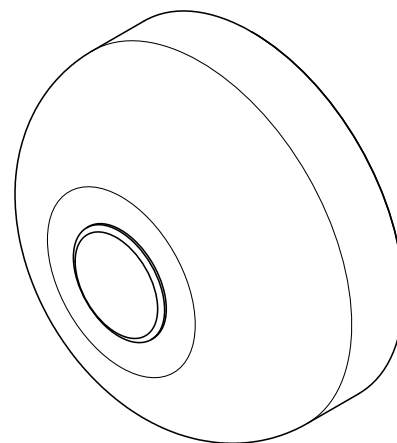

ROLO COLLECTION

EXTERIOR WALL SCONCE FACING BACKWARD

ROLO COLLECTION

ARTICOLOSTUDIOS.COM

EXTERIOR WALL SCONCE FACING BACKWARD

24V1

ABOUT ROLO

Rolo is an elegant extended family of twelve variations on a sculptural form reminiscent of 1980s Milanese design, yet markedly contemporary. A range of finishes effects warm or cool accents as desired.