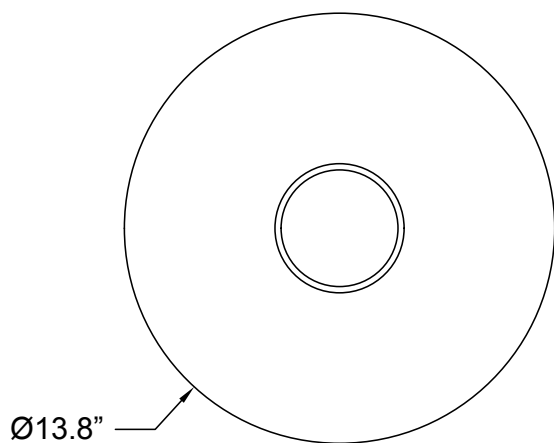

ROLO COLLECTION

EXTERIOR WALL SCONCE FACING BACKWARD

ROLO COLLECTION

ARTICOLOSTUDIOS.COM

EXTERIOR WALL SCONCE FACING BACKWARD

24V1

ABOUT ROLO

Rolo is an elegant extended family of twelve variations on a sculptural form reminiscent of 1980s Milanese design, yet markedly contemporary. A range of finishes effects warm or cool accents as desired.

LEAD TIME

8 - 10 weeks

LIGHT SOURCE

7.8W LED Board
700mA 11.1Vf CC
2700K
1000 total lumen output
Dimmable

INSTALLATION

Supplied with an external driver

WEIGHT

7 lb