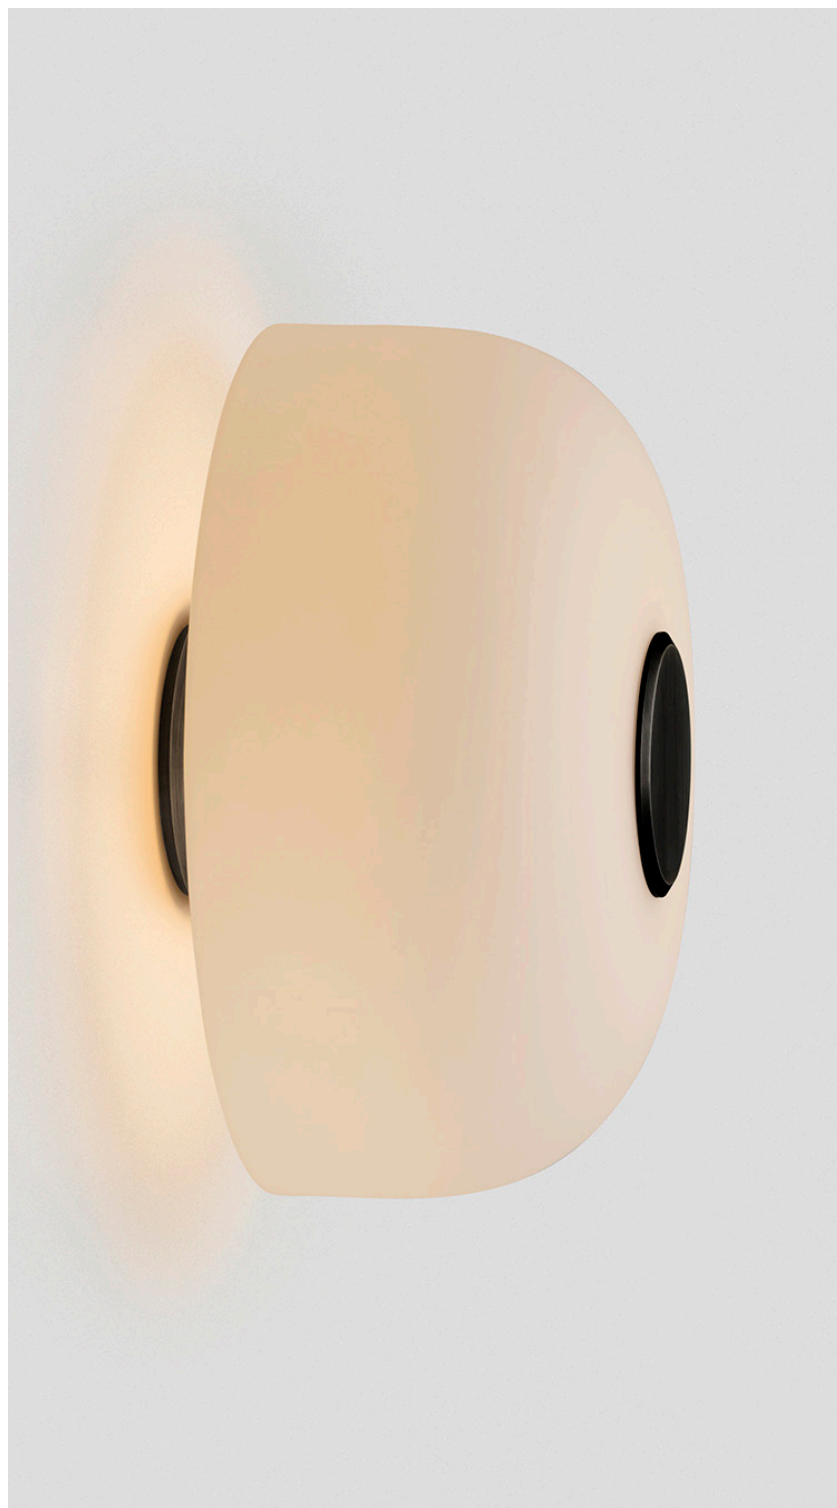

ROLO COLLECTION

EXTERIOR WALL SCONCE FACING BACKWARD

## EXTERIOR WALL SCONCE FACING BACKWARD

24V1

### ABOUT ROLO

Rolo is an elegant extended family of twelve variations on a sculptural form reminiscent of 1980s Milanese design, yet markedly contemporary. A range of finishes effects warm or cool accents as desired.