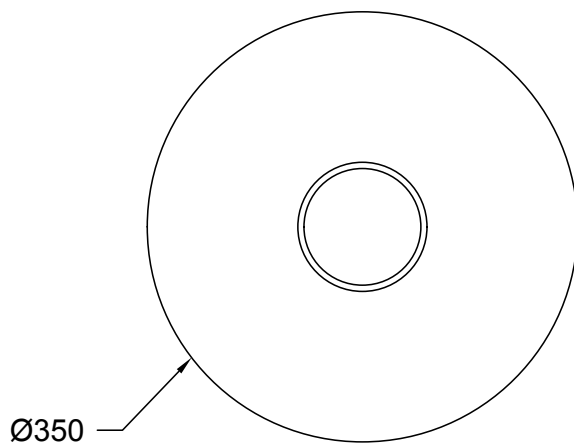

ROLO COLLECTION

ARTICOLOSTUDIOS.COM

EXTERIOR WALL SCONCE FACING BACKWARD

24V1

ABOUT ROLO

Rolo is an elegant extended family of twelve variations on a sculptural form reminiscent of 1980s Milanese design, yet markedly contemporary. A range of finishes effects warm or cool accents as desired.

LEAD TIME

6 - 8 Weeks

LIGHT SOURCE

7.8W LED Board
700mA 11.1Vf CC
2700K
1000 total lumen output
Dimmable

INSTALLATION

Supplied with an external driver

WEIGHT

3kg

IP RATING

IP65

CERTIFICATION STANDARD

CE/AU

WARRANTY

3 years

FITTING FINISHES

Anodised Black

SHADE COLOURS

Snow
Smoke