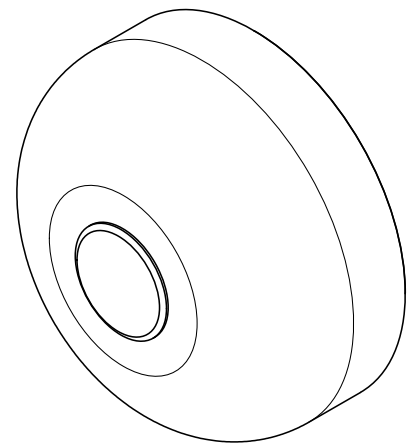

ROLO COLLECTION

ARTICOLOSTUDIOS.COM

EXTERIOR WALL SCONCE FACING BACKWARD

24V1

ABOUT ROLO

Rolo is an elegant extended family of twelve variations on a sculptural form reminiscent of 1980s Milanese design, yet markedly contemporary. A range of finishes effects warm or cool accents as desired.

LEAD TIME

6 - 8 Weeks

LIGHT SOURCE

7.8W LED Board
700mA 11.1Vf CC
2700K
1000 total lumen output
Dimmable

INSTALLATION

Supplied with an external driver

WEIGHT

3kg

IP RATING

IP65

CERTIFICATION STANDARD

CE/AU

WARRANTY

3 years

FITTING FINISHES

Anodised Black

SHADE COLOURS

Snow
Smoke