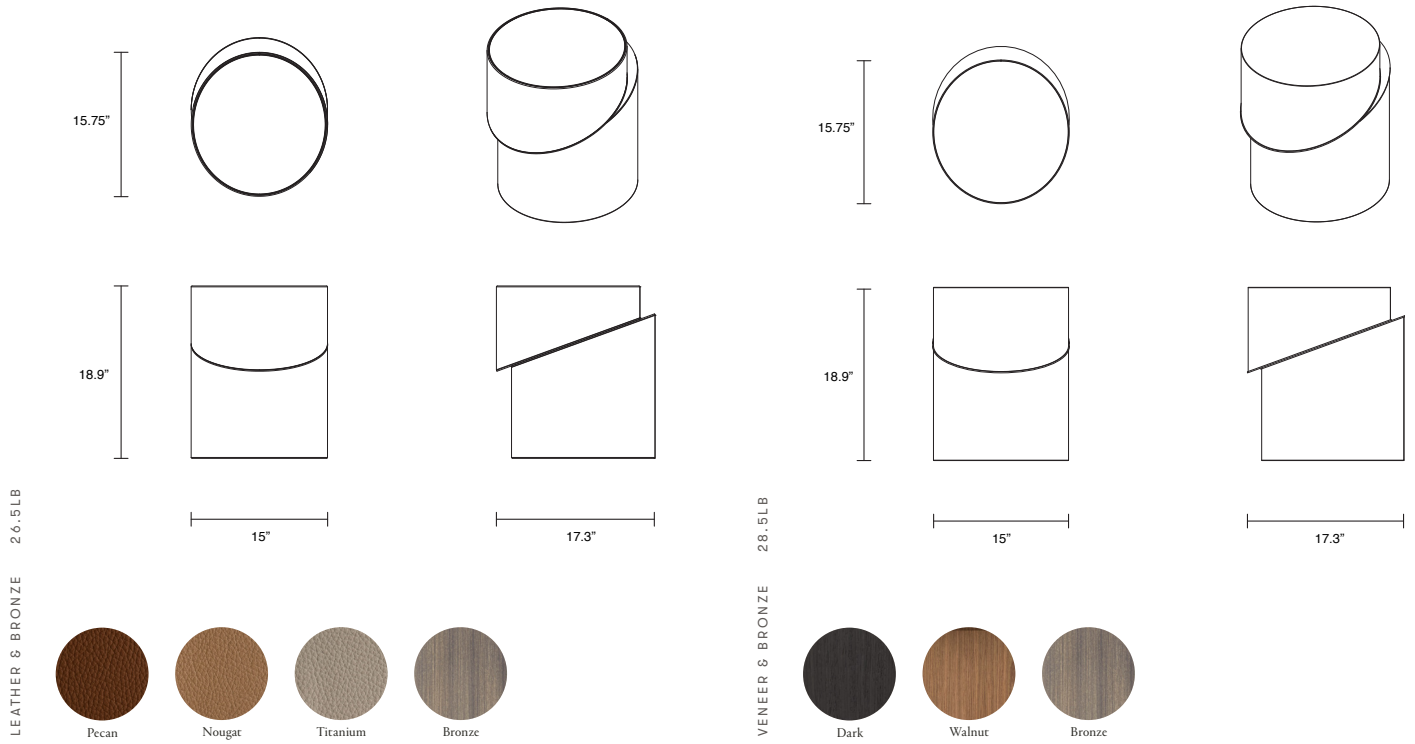

**FINISHES**

Leather with Bronze  
Veneer with Bronze

**LEAD TIME**

12 - 14 weeks

**CARE & MAINTENANCE**

Refer to Materials & Care Guide on  
website resources page

SLIP COLLECTION  
FURNITURE

SIDE TABLES