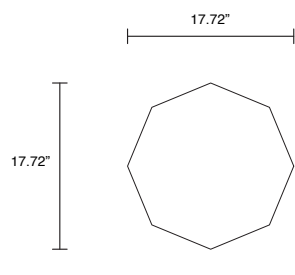

VENER 33LB

Dark

Walnut

Bronze

STRAW MARQUETRY 17.5LB

Fog

Storm