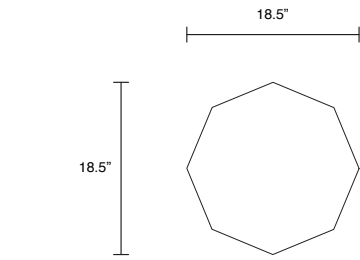

SLIP COLLECTION
FURNITURE

ARTICOLOSTUDIOS.COM

SIDE TABLES

BURNISHED BRASS 40LB

Burnished Brass

Bronze

LEATHER 33LB

Pecan

Nougat

Titanium

Bronze