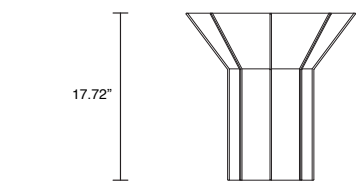

VENER 33LB

Dark

Walnut

Bronze

STRAW MARQUETRY 17.5LB

Fog

Storm