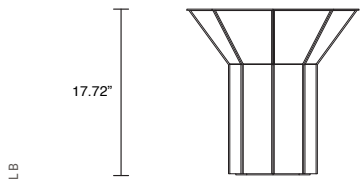

SLIP COLLECTION
FURNITURE

ARTICOLOSTUDIOS.COM

SIDE TABLES

BURNISHED BRASS 40LB

Burnished Brass

Bronze

LEATHER 33LB

Pecan

Nougat

Titanium

Bronze