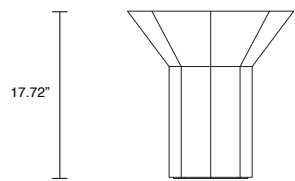

VENER 33LB

Dark

Walnut

Bronze

STRAW MARQUETRY 17.5LB

Fog

Storm