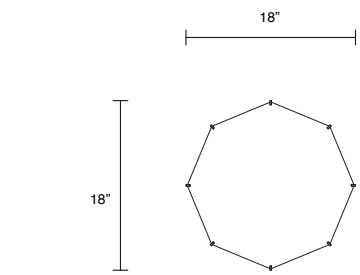

VENER 33LB

Dark

Walnut

Bronze

STRAW MARQUETRY 17.5LB

Fog

Storm