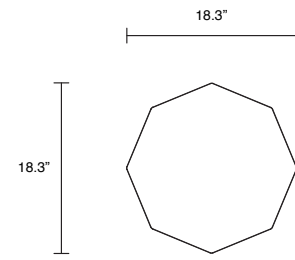

SLIP COLLECTION
FURNITURE

ARTICOLOSTUDIOS.COM

SIDE TABLES

BURNISHED BRASS 40LB

Burnished Brass

Bronze

LEATHER 33LB

Pecan

Nougat

Titanium

Bronze