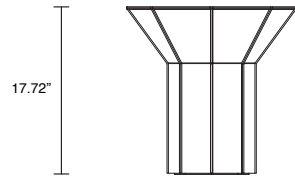

SLIP COLLECTION
FURNITURE

ARTICOLOSTUDIOS.COM

SIDE TABLES

BURNISHED BRASS 40LB

Burnished Brass

Bronze

LEATHER 33LB

Pecan

Nougat

Titanium

Bronze