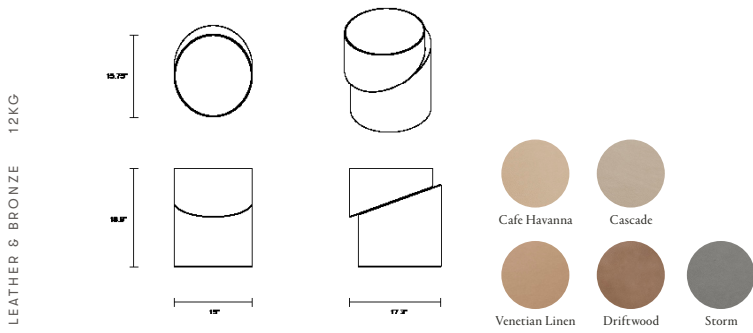

SLIP COLLECTION
FURNITURE

SIDE TABLES

STOOLS

ACCESSORIES

FINISHES