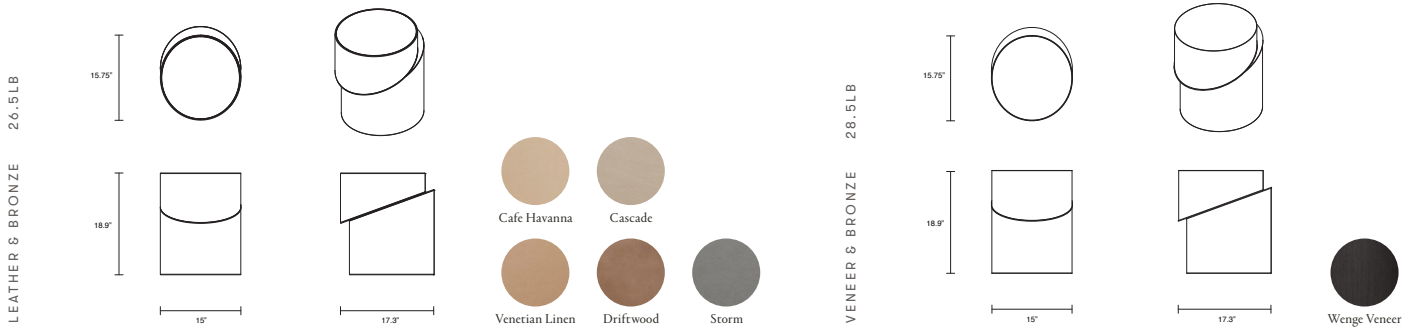

FINISHES

Elmo Soft Leather with Bronze Discs
Veneer with Bronze Discs

LEAD TIME

8 - 10 weeks

CARE & MAINTENANCE

Refer to Materials & Care Guide on website resources page

SLIP COLLECTION
FURNITURE

SIDE TABLES