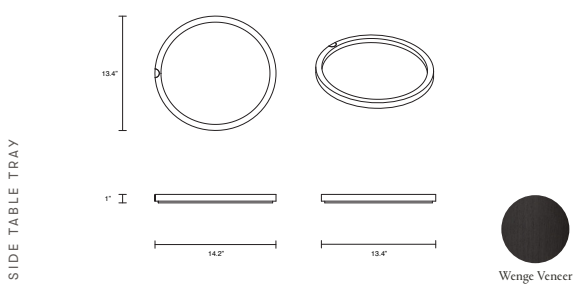

ACCESSORIES