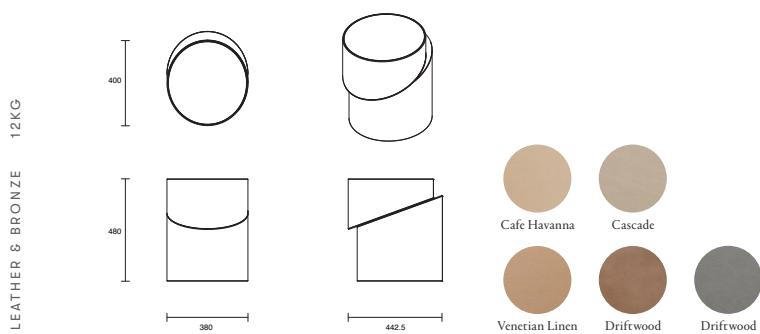

SIDE TABLES

STOOLS

ACCESSORIES

FINISHES