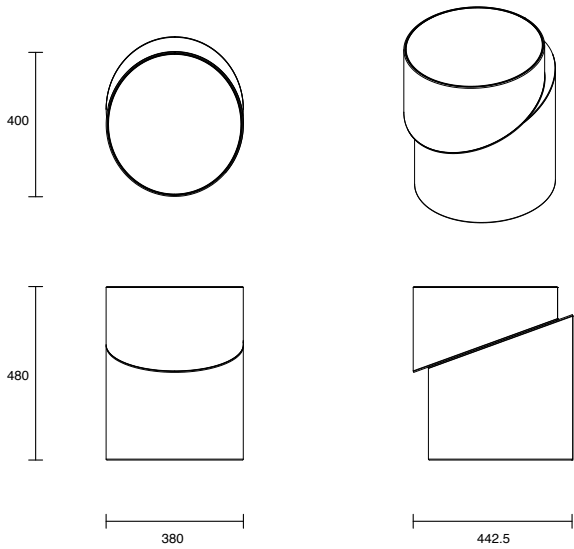

SLIP COLLECTION

FURNITURE

ARTICOLOSTUDIOS.COM

SIDE TABLES

LEATHER & BRONZE 26.5LB

LEATHER & BRONZE

STOOLS

LEATHER & BRONZE 26.5LB

LEATHER & BRONZE