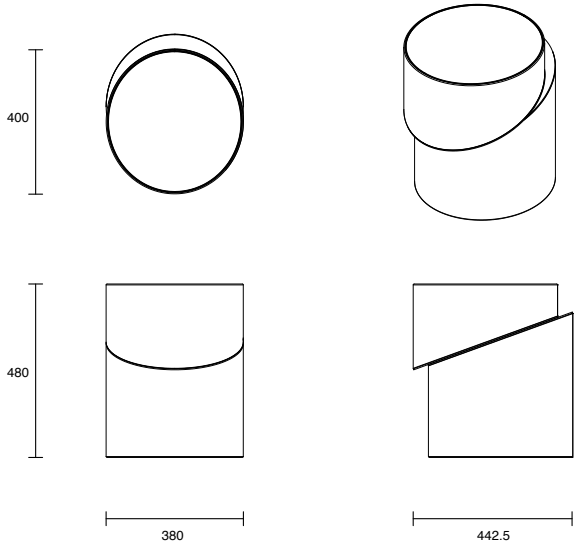

SLIP COLLECTION

FURNITURE

ARTICOLOSTUDIOS.COM

SIDE TABLES