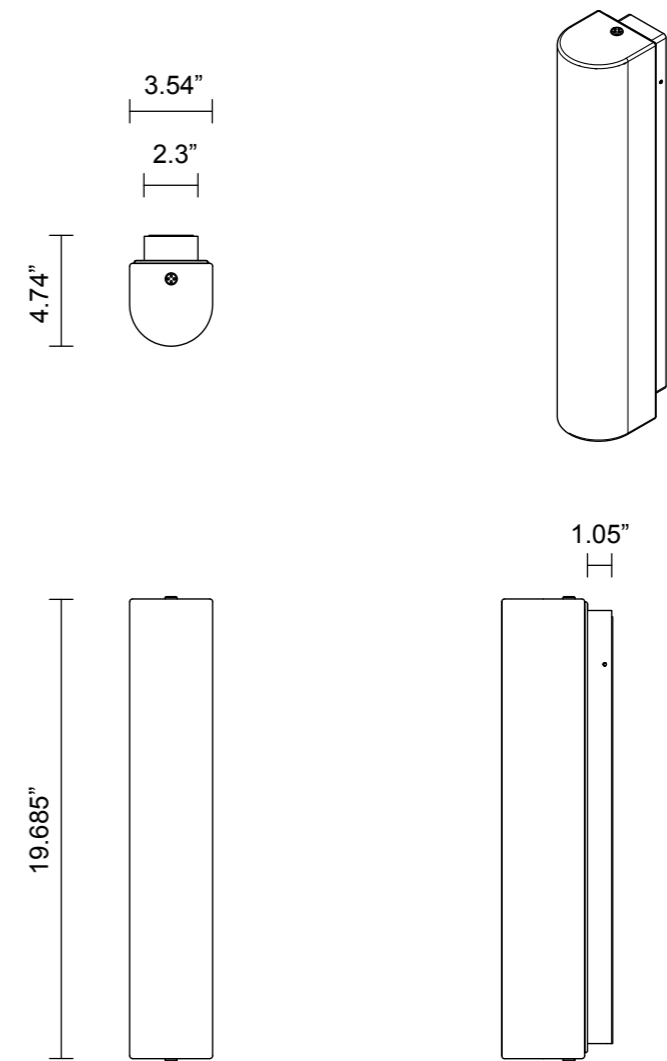

24V2

ABOUT 12:40

12:40 is a harmonious fusion of architectural design and lighting innovation. Unique to this collection is the ability to expertly tailor the finish of the 12:40 shade to match the wall finish creating a seamless sculptural element that blurs the line between art and ambient lighting.

With a range of bespoke applied finishes available, as well as travertine, alabaster, cast glass and exquisite Italian timber veneers, the 12:40 sconce is a symbol of refined architectural elegance.

LEAD TIME

8 - 10 weeks

LIGHT SOURCE

Standard 2700k LED Board
22W LED board
Single Channel
2700K warm white
3000 lumens
Dimmable

Tunable White LED Board
22W 700mA LED board
1800K candle light
4000K cool white
3000 lumens
Dimmable

* Light source option to be specified upon order placement

INSTALLATION

Supplied with external driver and mounting plate to fit 4.0 square Jbox

WEIGHT

18 lb

FITTING FINISHES

Brass
Mid Bronze
Satin Nickel
Black Electroplate

SHADE COLOURS

Alabaster
Cast Glass

FITTING TYPE

Forward-Emitting

CERTIFICATION STANDARD

UL

WARRANTY

3 years