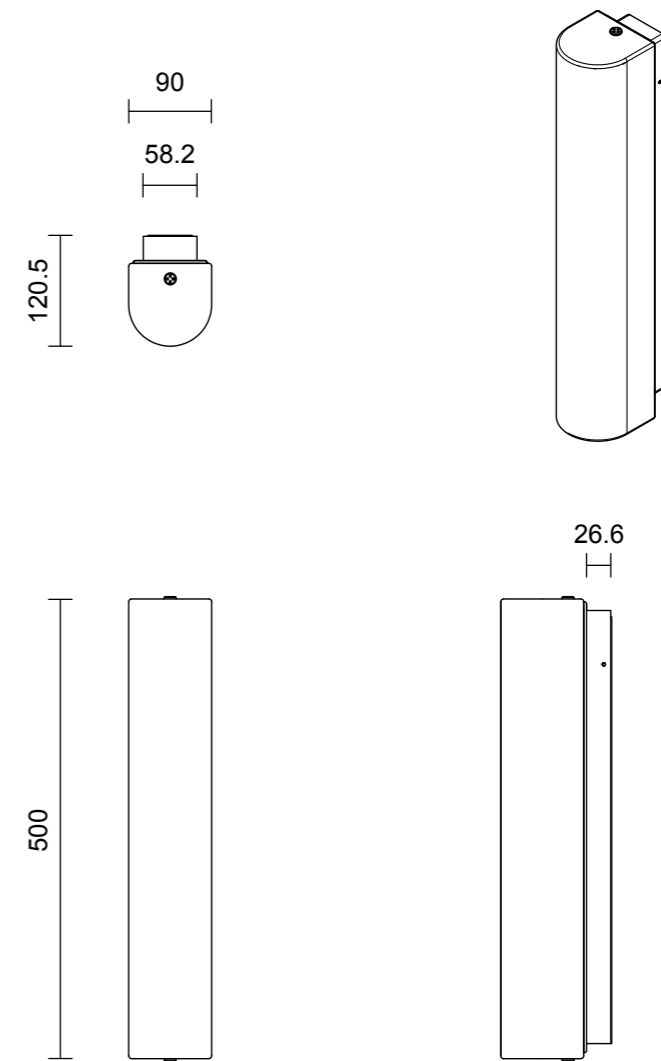

24V1

ABOUT 12:40

12:40 is a harmonious fusion of architectural design and lighting innovation. Unique to this collection is the ability to expertly tailor the finish of the 12:40 shade to match the wall finish creating a seamless sculptural element that blurs the line between art and ambient lighting.

With a range of bespoke applied finishes available, as well as travertine, alabaster, cast glass and exquisite Italian timber veneers, the 12:40 sconce is a symbol of refined architectural elegance.

LEAD TIME

6 - 8 weeks

LIGHT SOURCE

Standard 2700k LED Board
22W LED board
Single Channel
2700K warm white
3000 lumens
Dimmable

Tunable White LED Board

22W 700mA LED board
1800K candle light
4000K cool white
3000 lumens
Dimmable

* Light source option to be specified upon order placement

INSTALLATION

Supplied with external driver

WEIGHT

8.5kg

FITTING FINISHES

Brass
Mid Bronze
Satin Nickel
Black Electroplate

SHADE COLOURS

Cast Glass
Alabaster

FITTING TYPE

Forward-Emitting

CERTIFICATION

CE/AU

WARRANTY

3 years

IP RATING

IP65