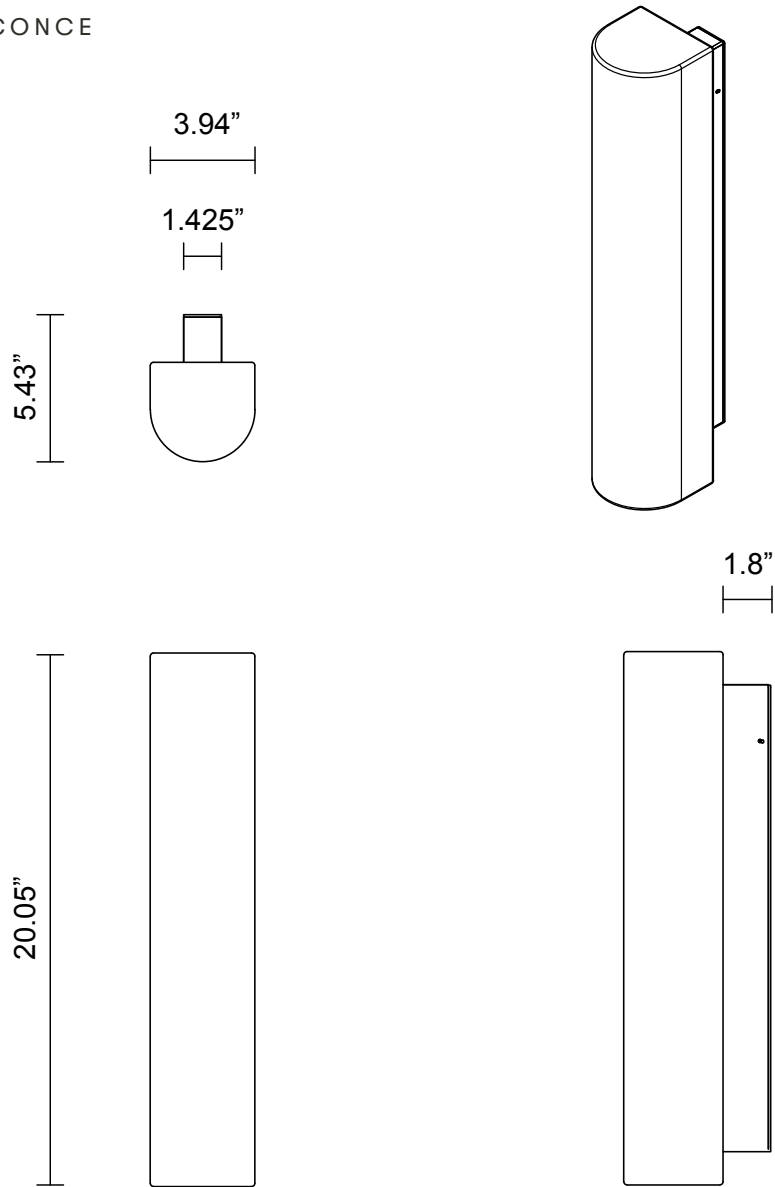

12:40 COLLECTION
EXTERIOR WALL SCONCE

12:40 COLLECTION
EXTERIOR WALL SCONCE

ARTICOLOSTUDIOS.COM

25V1

ABOUT 12:40

12:40 is a harmonious fusion of architectural design and lighting innovation. Unique to this collection is the ability to expertly tailor the finish of the 12:40 shade to match the wall finish creating a seamless sculptural element that blurs the line between art and ambient lighting.

** Light source option to be specified upon order placement*

INSTALLATION

Supplied with external driver and mounting plate to fit 4.0 square Jbox

WEIGHT

18 lb

FITTING FINISHES

Brass
Bronze*
Satin Nickel
Black Electroplate