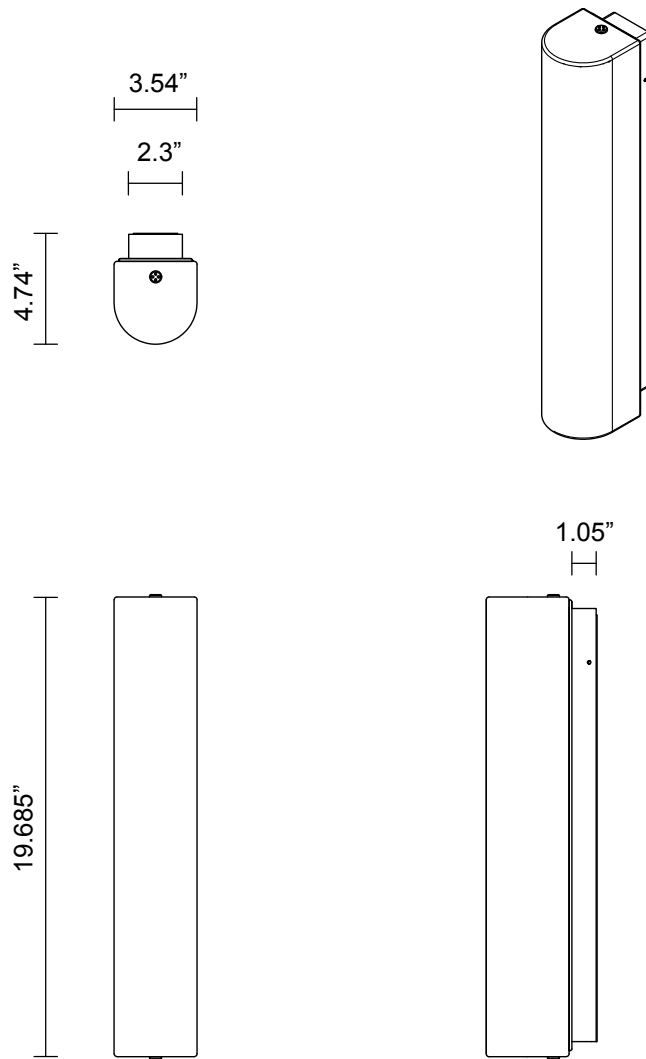

12:40 COLLECTION
EXTERIOR WALL SCONCE

ARTICOLOSTUDIOS.COM

25V1

ABOUT 12:40

12:40 is a harmonious fusion of architectural design and lighting innovation. Unique to this collection is the ability to expertly tailor the finish of the 12:40 shade to match the wall finish creating a seamless sculptural element that blurs the line between art and ambient lighting.

With a range of bespoke applied finishes available, as well as travertine, alabaster, cast glass and exquisite Italian timber veneers, the 12:40 sconce is a symbol of refined architectural elegance.

LEAD TIME

8 - 10 weeks

LIGHT SOURCE

Standard 2700k LED Board

22W LED board
Single Channel
2700K warm white
3000 lumens
Dimmable

Tuneable White LED Board

22W 700mA LED board
1800K candle light
4000K cool white
3000 lumens
Dimmable

* Light source option to be specified upon order placement

INSTALLATION

Supplied with external driver and mounting plate to fit 4.0 square Jbox

WEIGHT

18 lb

FITTING FINISHES

Brass
Bronze*
Satin Nickel
Black Electroplate

*As Bronze is a hand applied finish, the depth of colour will vary

SHADE COLOURS

Cast Glass
Alabaster

FITTING TYPE

Forward-Emitting

CERTIFICATION STANDARD

UL

WARRANTY

3 years

IP RATING

IP65