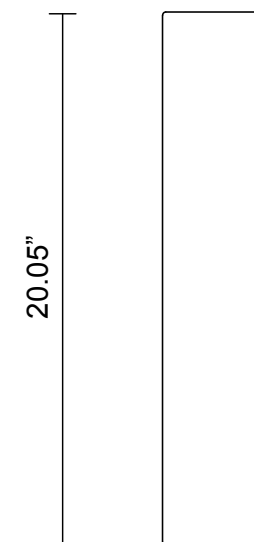

12:40 COLLECTION
EXTERIOR WALL SCONCE

12:40 COLLECTION
EXTERIOR WALL SCONCE

ARTICOLOSTUDIOS.COM

24V2

ABOUT 12:40

12:40 is a harmonious fusion of architectural design and lighting innovation. Unique to this collection is the ability to expertly tailor the finish of the 12:40 shade to match the wall finish creating a seamless sculptural element that blurs the line between art and ambient lighting.