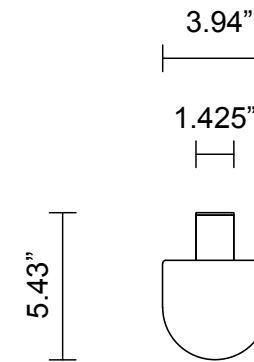

12:40 COLLECTION
EXTERIOR WALL SCONCE

ARTICOLOSTUDIOS.COM

24V2

ABOUT 12:40

12:40 is a harmonious fusion of architectural design and lighting innovation. Unique to this collection is the ability to expertly tailor the finish of the 12:40 shade to match the wall finish creating a seamless sculptural element that blurs the line between art and ambient lighting.

With a range of bespoke applied finishes available, as well as travertine, alabaster, cast glass and exquisite Italian timber veneers, the 12:40 sconce is a symbol of refined architectural elegance.

LEAD TIME

8 - 10 weeks

LIGHT SOURCE

Standard 2700k LED Board

26W LED board
Single Channel
2700K warm white
3000 lumens
Dimmable

Tunable White LED Board

26W 700mA LED board
1800K candle light
4000K cool white
3000 lumens
Dimmable

* Light source option to be specified upon order placement

INSTALLATION

Supplied with external driver and mounting plate to fit 4.0 square Jbox

WEIGHT

18 lb

FITTING FINISHES

Brass
Bronze*
Satin Nickel
Black Electroplate

*As Bronze is a hand applied finish, the depth of colour will vary

SHADE COLOURS

Travertine

FITTING TYPE

Backward-Emitting

CERTIFICATION STANDARD

UL

WARRANTY

3 years

IP RATING

IP65