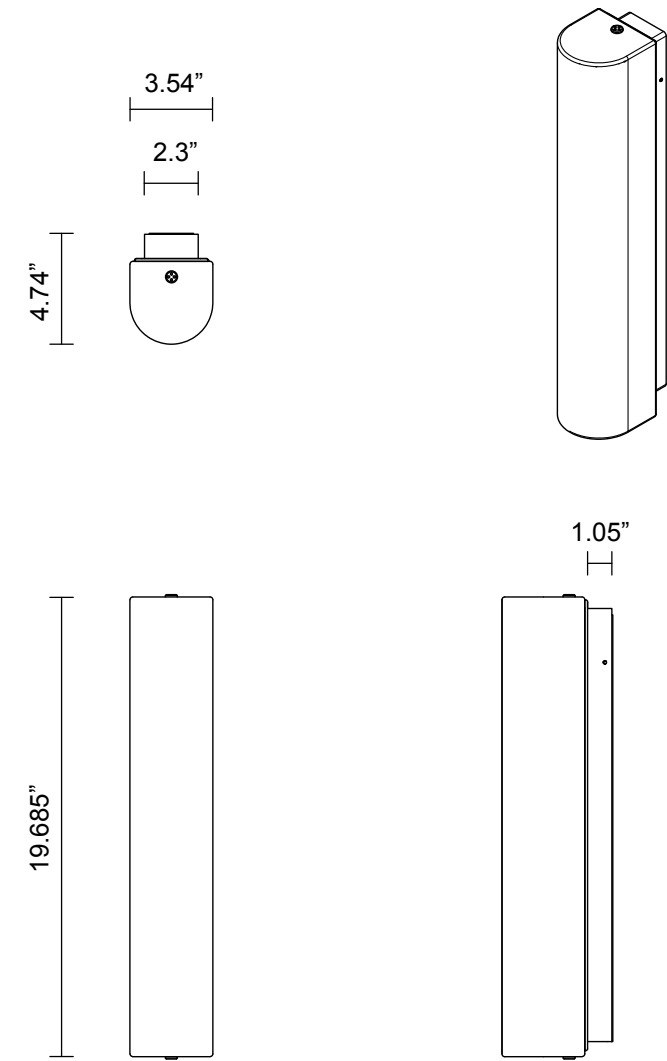

24V2

ABOUT 12:40

12:40 is a harmonious fusion of architectural design and lighting innovation. Unique to this collection is the ability to expertly tailor the finish of the 12:40 shade to match the wall finish creating a seamless sculptural element that blurs the line between art and ambient lighting.

With a range of bespoke applied finishes available, as well as travertine, alabaster, cast glass and exquisite Italian timber veneers, the 12:40 sconce is a symbol of refined architectural elegance.

LEAD TIME

8 - 10 weeks

LIGHT SOURCE

Standard 2700k LED Board
22W LED board
Single Channel
2700K warm white
3000 lumens
Dimmable

Tunable White LED Board
22W 700mA LED board
1800K candle light
4000K cool white
3000 lumens
Dimmable

* Light source option to be specified upon order placement

INSTALLATION

Supplied with external driver and mounting plate to fit 4.0 square Jbox

WEIGHT

18 lb

FITTING FINISHES

Brass
Bronze*
Satin Nickel
Black Electroplate

*As Bronze is a hand applied finish, the depth of colour will vary

SHADE COLOURS

Cast Glass
Alabaster

FITTING TYPE

Forward-Emitting

CERTIFICATION STANDARD

UL

WARRANTY

3 years

IP RATING

IP65