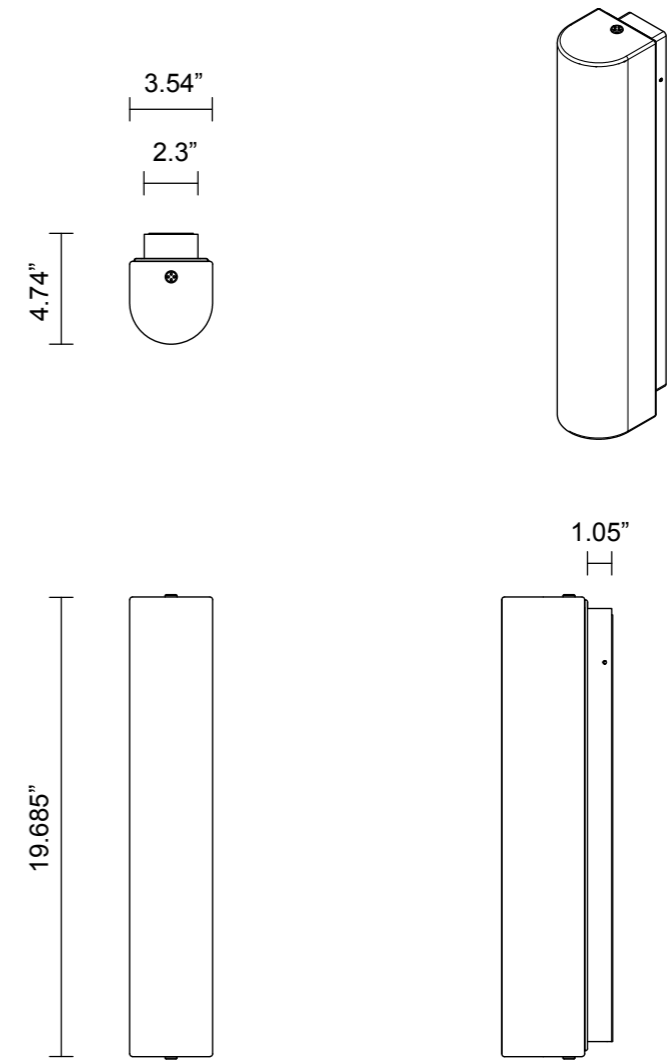

23V1

ABOUT 12:40

12:40 is a harmonious fusion of architectural design and lighting innovation. Unique to this collection is the ability to expertly tailor the finish of the 12:40 shade to match the wall finish creating a seamless sculptural element that blurs the line between art and ambient lighting.

With a range of bespoke applied finishes available, as well as travertine, alabaster, cast glass and exquisite Italian timber veneers, the 12:40 sconce is a symbol of refined architectural elegance.

LEAD TIME

8 - 10 weeks

LIGHT SOURCE

Standard 2700k LED Board
22W LED board
Single Channel
2700K warm white
3000 lumens
Dimmable

Tuneable White LED Board
22W 700mA LED board
1800K candle light
5000K cool white
3000 lumens
Dimmable

* Light source option to be specified upon order placement

INSTALLATION

Supplied with external driver and mounting plate to fit 4.0 square Jbox

WEIGHT

18 lb

FITTING FINISHES

Brass
Mid Bronze
Satin Nickel
Black Electroplate

SHADE COLOURS

Cast Glass

FITTING TYPE

Forward-Facing

CERTIFICATION STANDARD

UL

WARRANTY

3 years

IP RATING

IP65