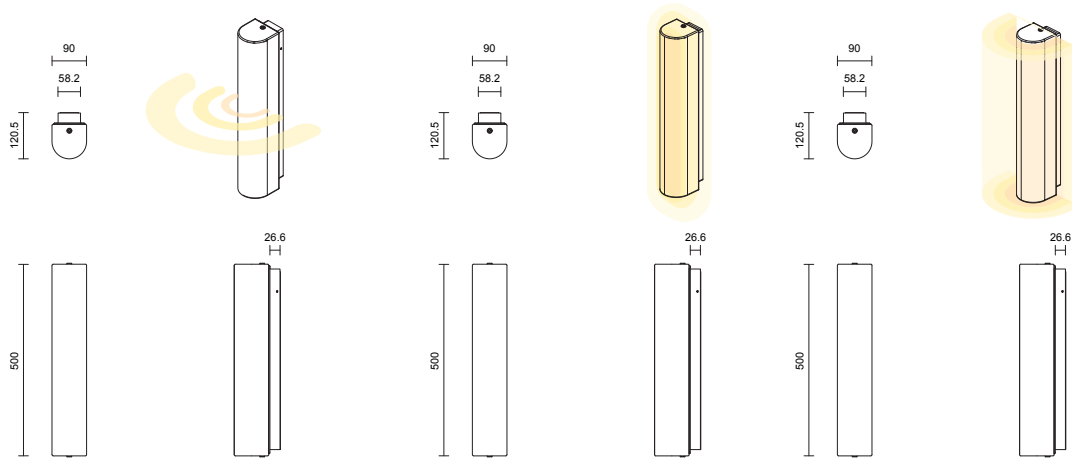

IP RATING

IP65

12:40 COLLECTION
EXTERIOR WALL SCONCE

12:40 COLLECTION
EXTERIOR WALL SCONCE

ARTICOLOSTUDIOS.COM

25V1

ABOUT 12:40

12:40 is a harmonious fusion of architectural design and lighting innovation. Unique to this collection is the ability to expertly tailor the finish of the 12:40 shade to match the wall finish creating a seamless sculptural element that blurs the line between art and ambient lighting.