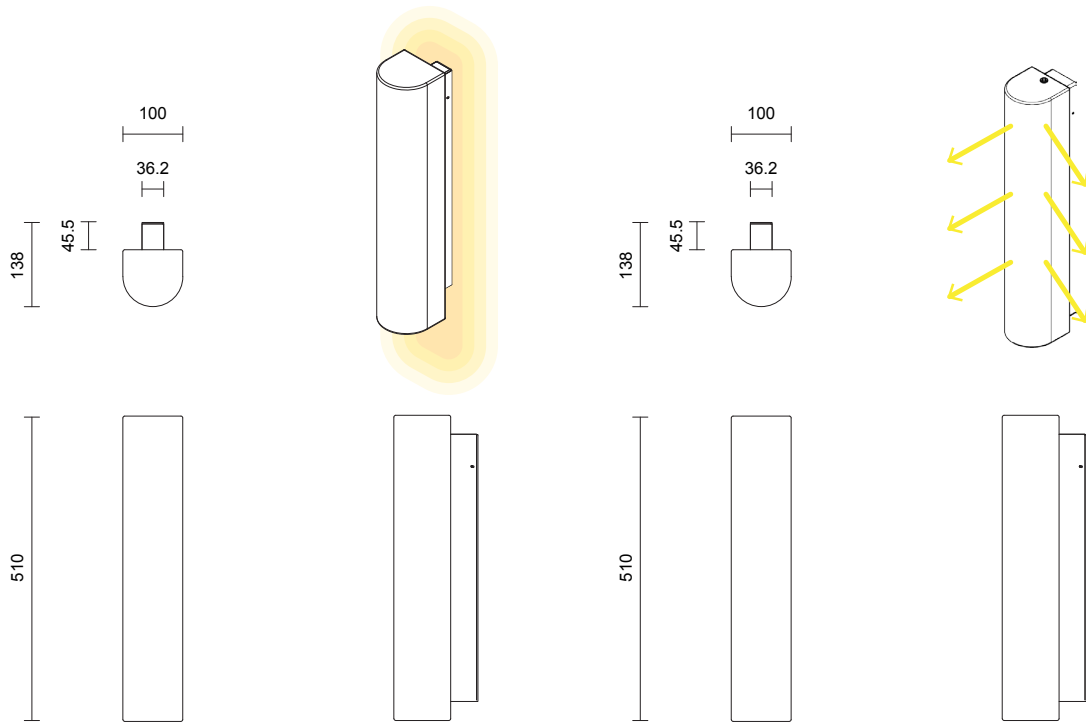

12:40 COLLECTION
EXTERIOR WALL SCONCE

12:40 COLLECTION
EXTERIOR WALL SCONCE

ARTICOLOSTUDIOS.COM

25V1

ABOUT 12:40

12:40 is a harmonious fusion of architectural design and lighting innovation. Unique to this collection is the ability to expertly tailor the finish of the 12:40 shade to match the wall finish creating a seamless sculptural element that blurs the line between art and ambient lighting.