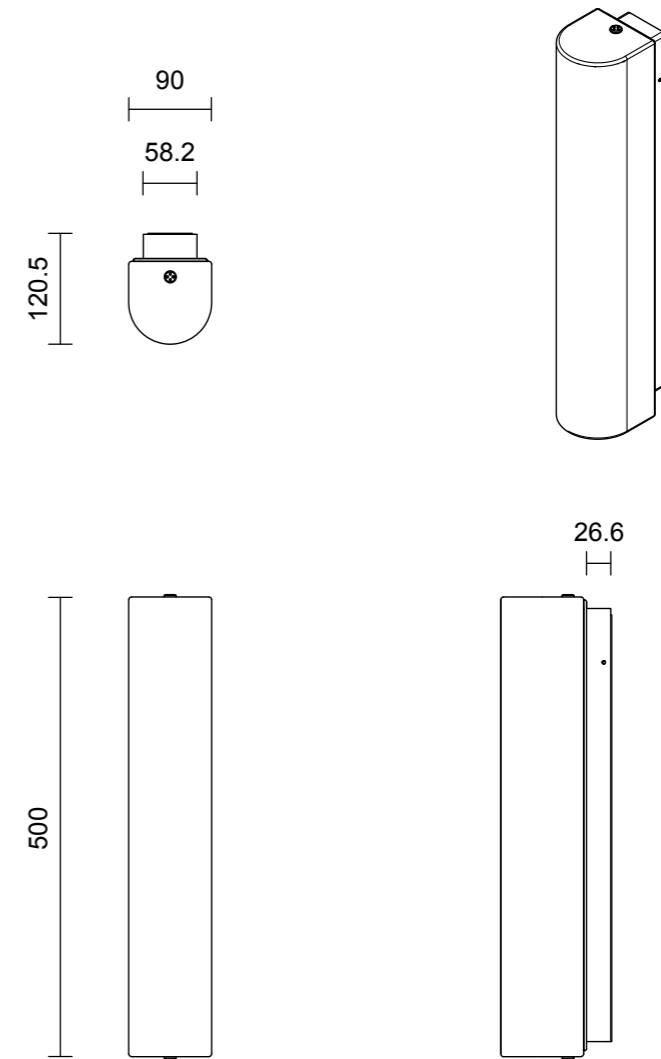

24V2

ABOUT 12:40

12:40 is a harmonious fusion of architectural design and lighting innovation. Unique to this collection is the ability to expertly tailor the finish of the 12:40 shade to match the wall finish creating a seamless sculptural element that blurs the line between art and ambient lighting.

With a range of bespoke applied finishes available, as well as travertine, alabaster, cast glass and exquisite Italian timber veneers, the 12:40 sconce is a symbol of refined architectural elegance.

LEAD TIME

6 - 8 weeks

LIGHT SOURCE

Standard 2700k LED Board
22W LED board
Single Channel
2700K warm white
3000 lumens
Dimmable

Tunable White LED Board
22W 700mA LED board
1800K candle light
4000K cool white
3000 lumens
Dimmable

* Light source option to be specified upon order placement

INSTALLATION

Supplied with external driver

WEIGHT

8.5kg

FITTING FINISHES

Brass
Bronze*
Satin Nickel
Black Electroplate

* As Bronze is a hand applied finish the depth of colour will vary

SHADE COLOURS

Cast Glass
Alabaster

FITTING TYPE

Forward-Emitting

CERTIFICATION

CE/AU

WARRANTY

3 years

IP RATING

IP65