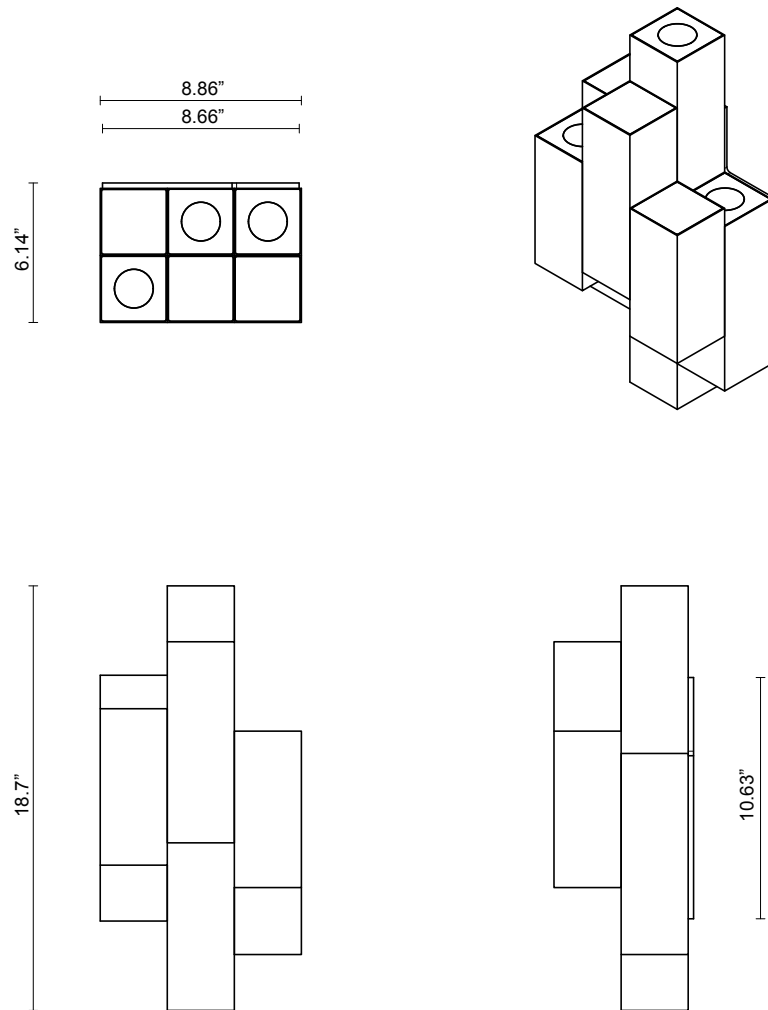

STACKED COLLECTION
WALL SCONCE

STACKED COLLECTION

ARTICOLOSTUDIOS.COM

STACKED WALL SCONCE

24V1

ABOUT STACKED

A harmonious convergence of rectangular prisms elegantly stacked, lighting upwards and downwards bestowing a bold ambiance upon any setting.

LEAD TIME

8 - 10 weeks

LIGHT SOURCE

7 x 1.5W LED Board 500mA
2700K warm white
800 total lumen output
Dimmable

INSTALLATION

Supplied with external driver and mounting plate to fit 4.0 square Jbox

WEIGHT

26.5 lb