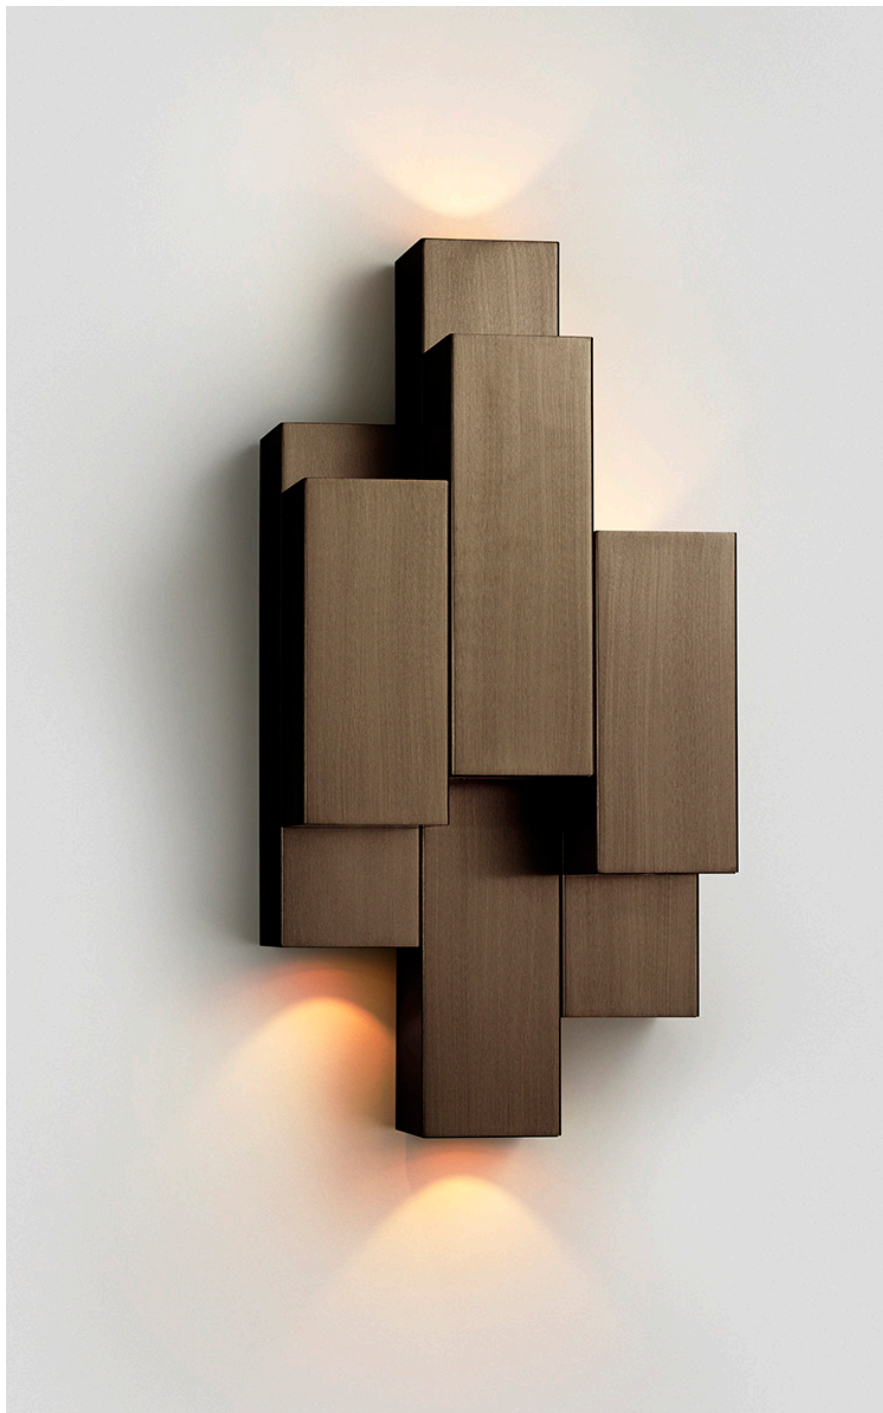

STACKED COLLECTION
WALL SCONCE

STACKED COLLECTION

ARTICOLOSTUDIOS.COM

STACKED WALL SCONCE

24V1

ABOUT STACKED

A harmonious convergence of rectangular prisms elegantly stacked, lighting upwards and downwards bestowing a bold ambiance upon any setting.

LEAD TIME

8 - 10 weeks

LIGHT SOURCE

7 x 1.5W LED Board 500mA
2700K warm white
800 total lumen output
Dimmable

INSTALLATION

Supplied with external driver and mounting plate to fit 4.0 square Jbox

WEIGHT

26.5 lb