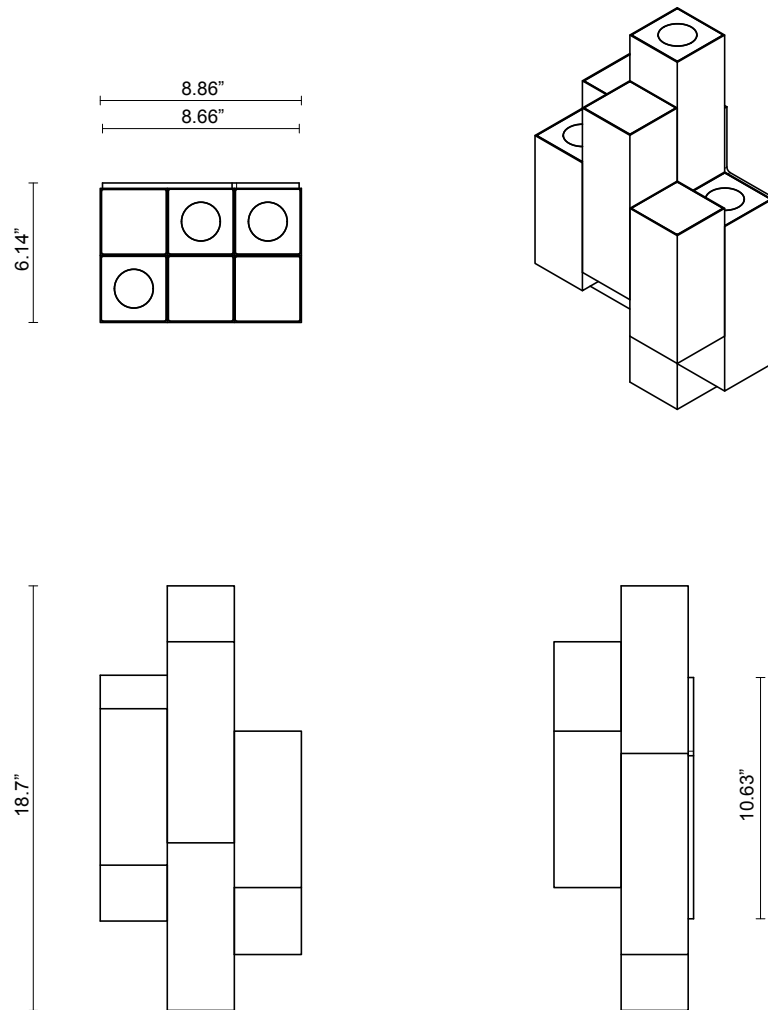

STACKED COLLECTION
WALL SCONCE

STACKED COLLECTION

ARTICOLOSTUDIOS.COM

STACKED WALL SCONCE

23V2

ABOUT STACKED

A harmonious convergence of rectangular prisms elegantly stacked, lighting upwards and downwards bestowing a bold ambiance upon any setting.

LEAD TIME

8 - 10 weeks

LIGHT SOURCE

7 x 1.5W LED Board 500mA
2700K warm white
800 total lumen output
Dimmable

INSTALLATION

Supplied with external driver and mounting plate to fit 4.0 square Jbox

WEIGHT

26.5 lb