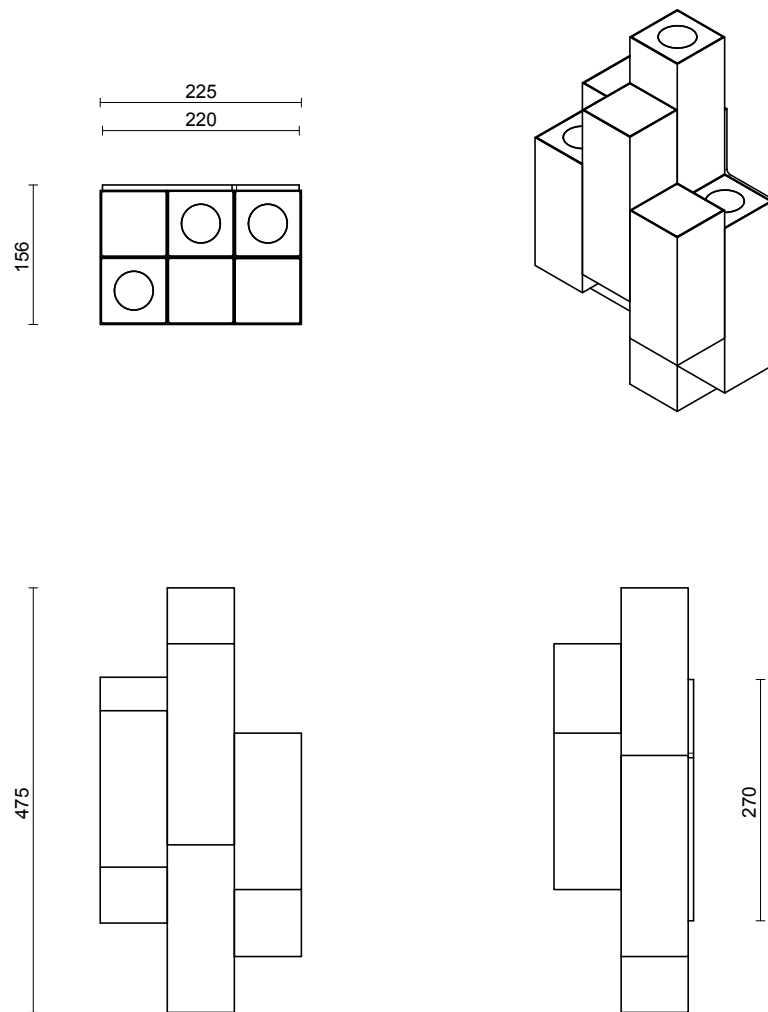

STACKED COLLECTION
WALL SCONCE

STACKED COLLECTION

ARTICOLOSTUDIOS.COM

STACKED WALL SCONCE

24V1

ABOUT STACKED

A harmonious convergence of rectangular prisms elegantly stacked, lighting upwards and downwards bestowing a bold ambiance upon any setting.

LEAD TIME

6 - 8 weeks

LIGHT SOURCE

7 x 1.5W LED Board 500mA
2700K warm white
800 total lumen output
Dimmable

INSTALLATION

Supplied with external driver

WEIGHT

12kg