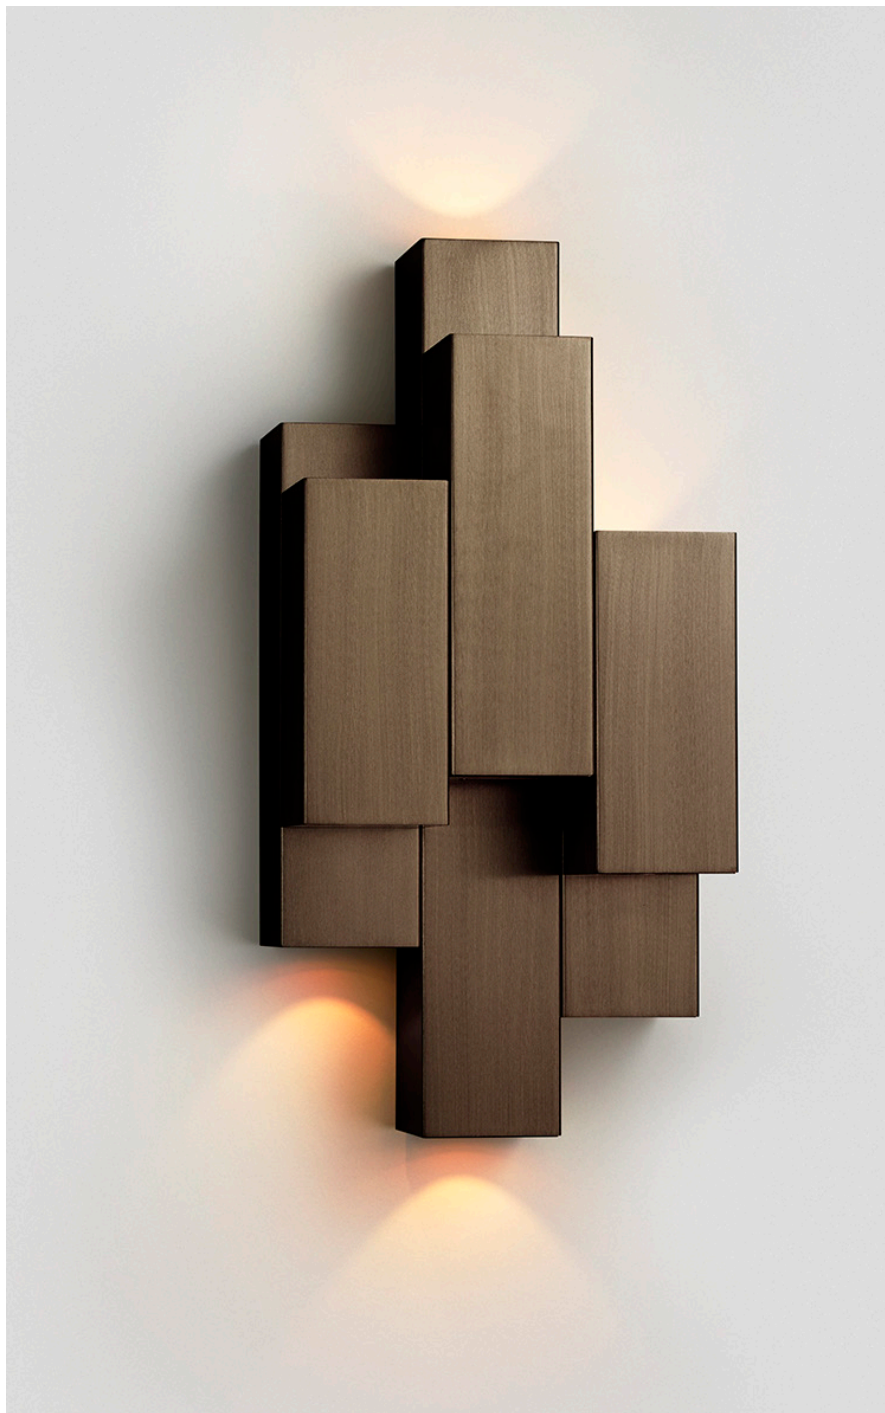

STACKED COLLECTION
WALL SCONCE

STACKED COLLECTION

ARTICOLOSTUDIOS.COM

STACKED WALL SCONCE

24V1

ABOUT STACKED

A harmonious convergence of rectangular prisms elegantly stacked, lighting upwards and downwards bestowing a bold ambiance upon any setting.

LEAD TIME

6 - 8 weeks

LIGHT SOURCE

7 x 1.5W LED Board 500mA
2700K warm white
800 total lumen output
Dimmable

INSTALLATION

Supplied with external driver

WEIGHT

12kg