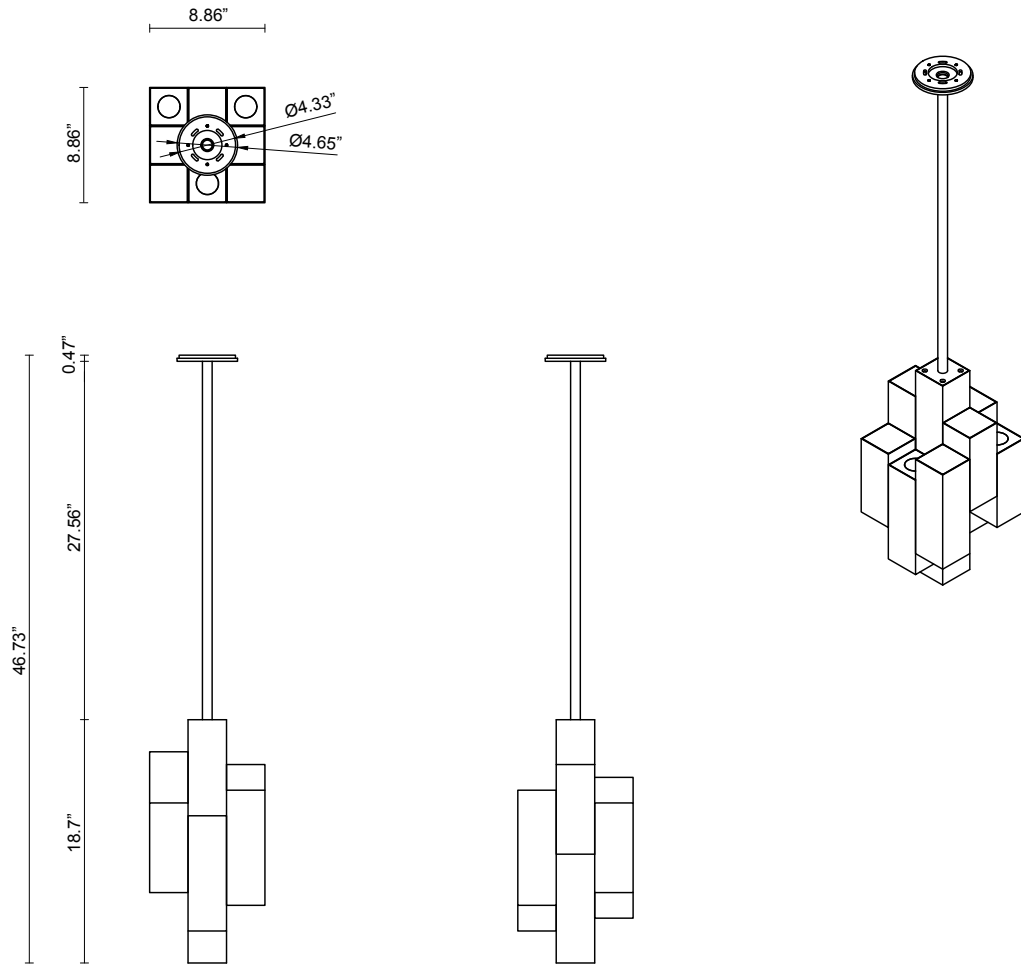

STACKED COLLECTION
PENDANT

STACKED COLLECTION PENDANT

ARTICOLOSTUDIOS.COM

24V1

ABOUT STACKED

A harmonious convergence of rectangular prisms elegantly stacked, lighting upwards and downwards bestowing a bold ambiance upon any setting.

LEAD TIME

8 - 10 weeks

LIGHT SOURCE

9 x 1.5W LED Board 200mA
2700K warm white
1000 total lumen output
Dimmable

INSTALLATION

Supplied with external driver and mounting plate to fit 4.0 square Jbox

ROD LENGTH

Specified upon order placement

WEIGHT

36.5 lb

CERTIFICATION STANDARD

UL

WARRANTY

3 years

FITTING FINISHES