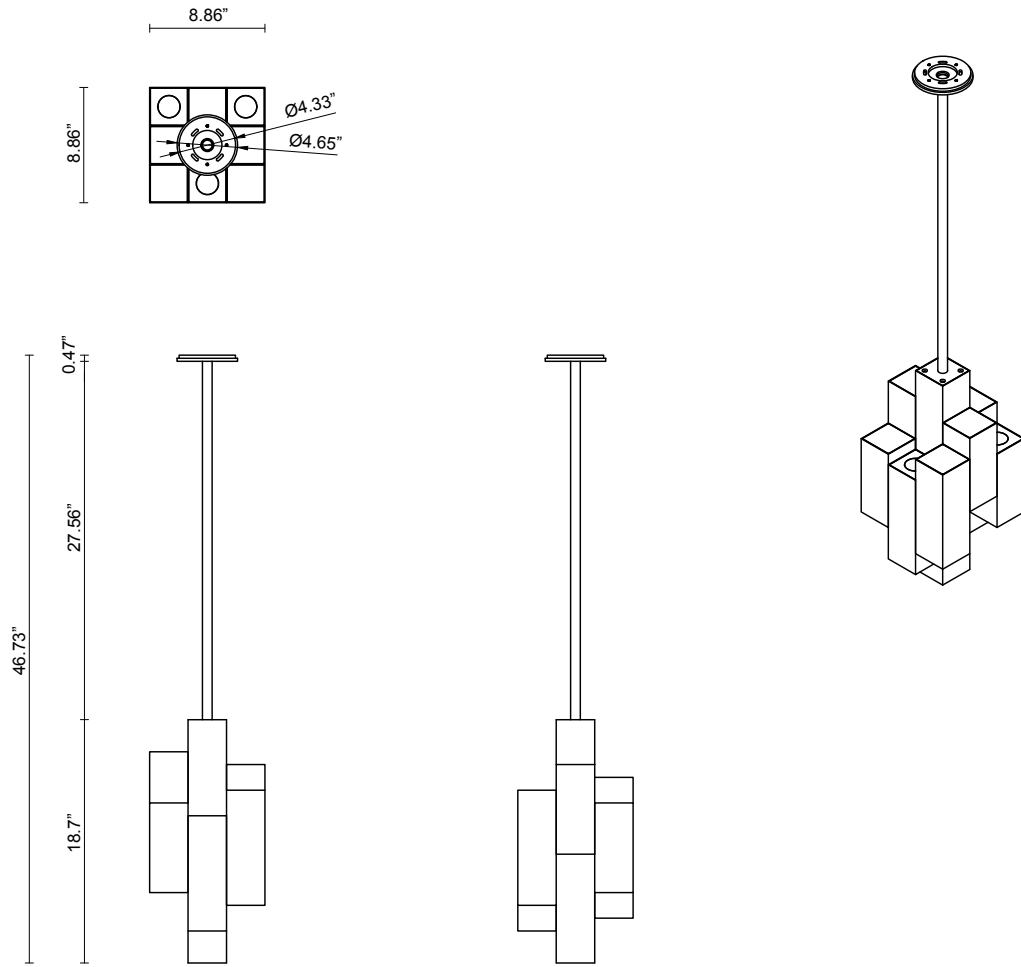

STACKED COLLECTION
PENDANT

STACKED COLLECTION PENDANT

ARTICOLOSTUDIOS.COM

23V2

ABOUT STACKED

A harmonious convergence of rectangular prisms elegantly stacked, lighting upwards and downwards bestowing a bold ambiance upon any setting.

LEAD TIME

8 - 10 weeks

LIGHT SOURCE

9 x 1.5W LED Board 200mA
2700K warm white
1000 total lumen output
Dimmable

INSTALLATION

Supplied with external driver and mounting plate to fit 4.0 square Jbox

ROD LENGTH

Specified upon order placement

WEIGHT

36.5 lb

CERTIFICATION STANDARD

UL

WARRANTY

3 years

FITTING FINISHES