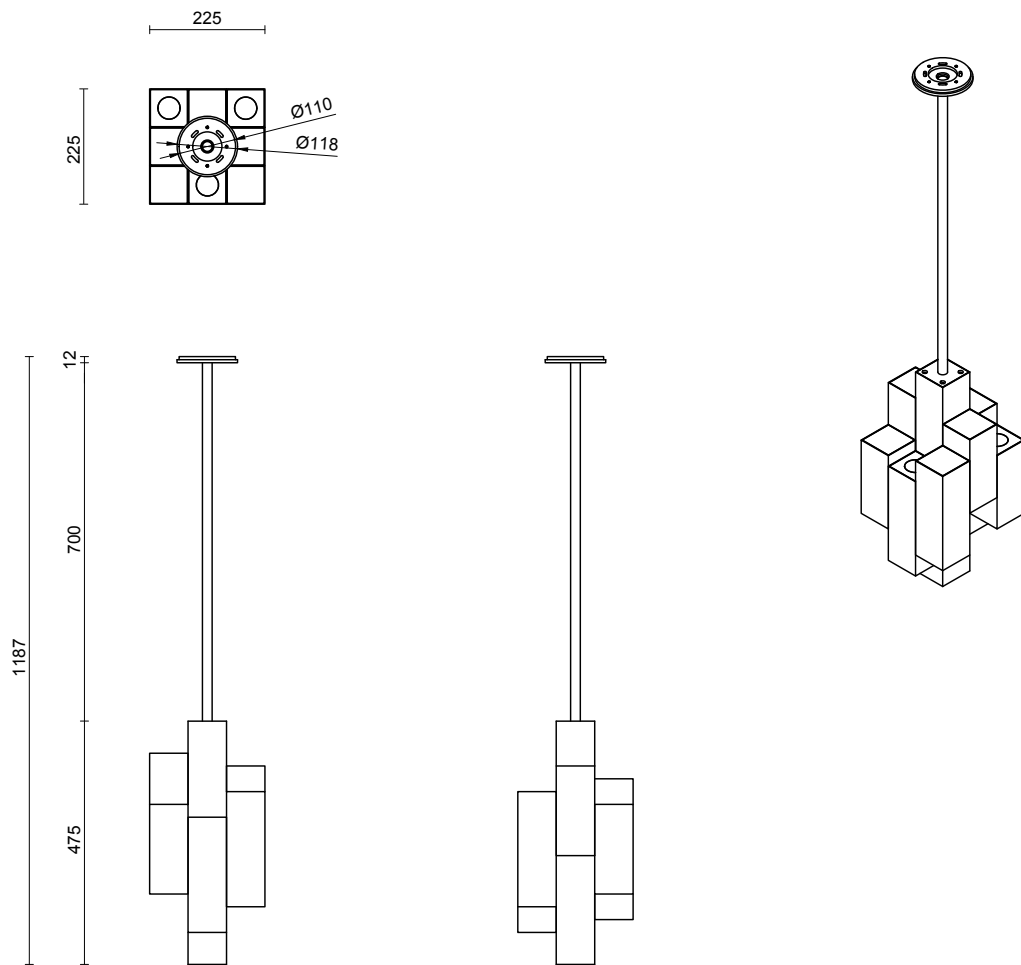

STACKED COLLECTION
PENDANT

STACKED COLLECTION

PENDANT

ARTICOLOSTUDIOS.COM

24V2

ABOUT STACKED

A harmonious convergence of rectangular prisms elegantly stacked, lighting upwards and downwards bestowing a bold ambiance upon any setting.

LEAD TIME

6 - 8 weeks

LIGHT SOURCE

9 x 1.5W LED Board 500mA
2700K warm white
1000 total lumen output
Dimmable

INSTALLATION

Supplied with external driver

ROD LENGTH

Specified upon order placement

WEIGHT

16.5kg

CERTIFICATION

CE/AU

WARRANTY

3 years

FITTING FINISHES

Satin Nickel
Brass
Bronze*