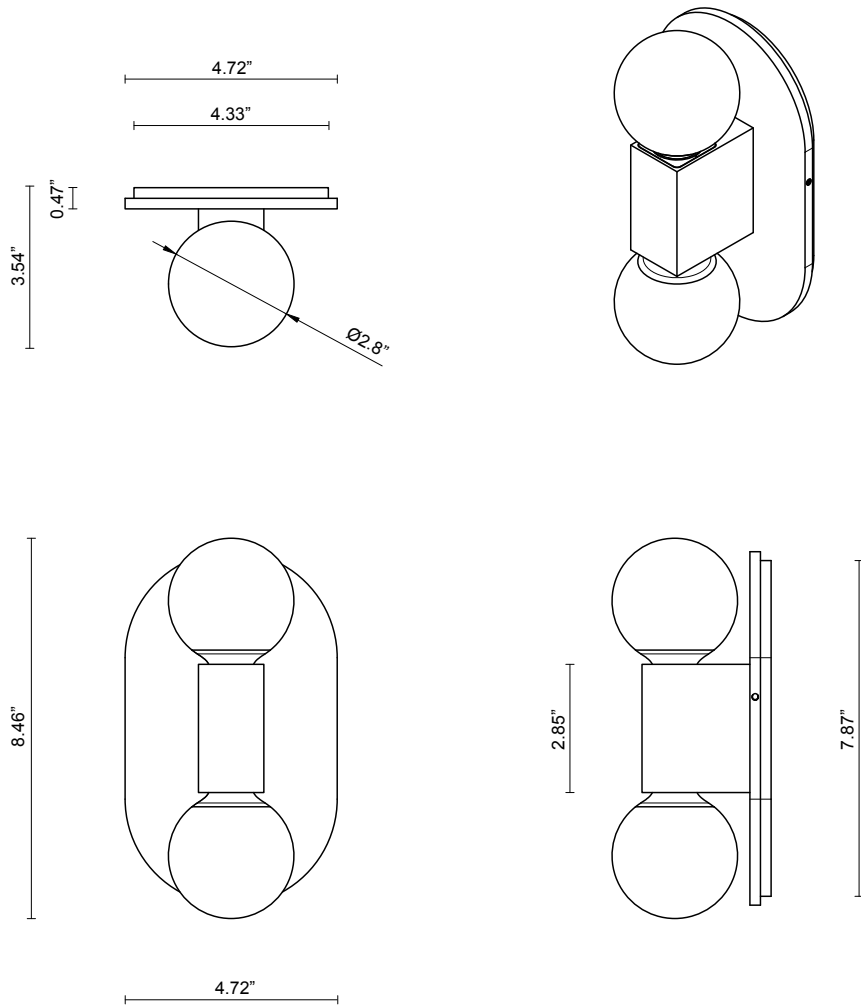

ORO COLLECTION

DOUBLE WALL SCONCE

ARTICOLOSTUDIOS.COM

24V2

ABOUT ORO

Step into a world where luxury and artistry intertwine, where light dances with golden hues, and every detail is meticulously crafted by artisan hands.

LEAD TIME

8 - 10 weeks

LIGHT SOURCE

2 x 2.4W LED Board 200mA
2700K warm white
400 total lumen output
Dimmable

INSTALLATION

Supplied with external driver and mounting plate to fit 4.0 square Jbox

WEIGHT

6.6 lb

CERTIFICATION STANDARD

UL
ADA compliant

WARRANTY

3 years

FITTING FINISHES

Brass
Bronze*

*As Bronze is a hand applied finish, the depth of colour will vary