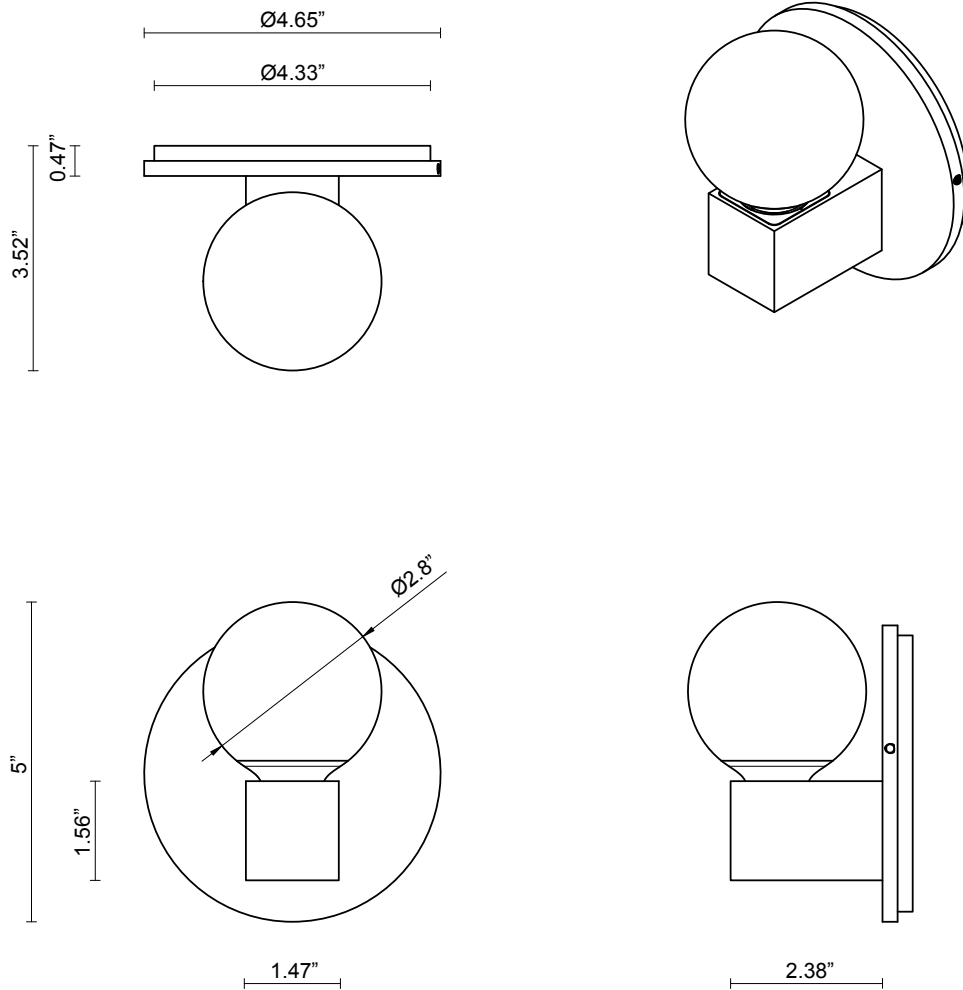

ORO COLLECTION
SINGLE WALL SCONCE

ARTICOLOSTUDIOS.COM

24V2

ABOUT ORO

Step into a world where luxury and artistry intertwine, where light dances with golden hues, and every detail is meticulously crafted by artisan hands.

LEAD TIME

8 - 10 weeks

LIGHT SOURCE

2.4W LED Board 200mA
2700K warm white
200 lumens
Dimmable

INSTALLATION

Supplied with external driver and mounting plate to fit 4.0 square Jbox

WEIGHT

4.4 lb

CERTIFICATION STANDARD

UL
ADA compliant

WARRANTY

3 years

FITTING FINISHES

Brass
Bronze*

*As Bronze is a hand applied finish, the depth of colour will vary