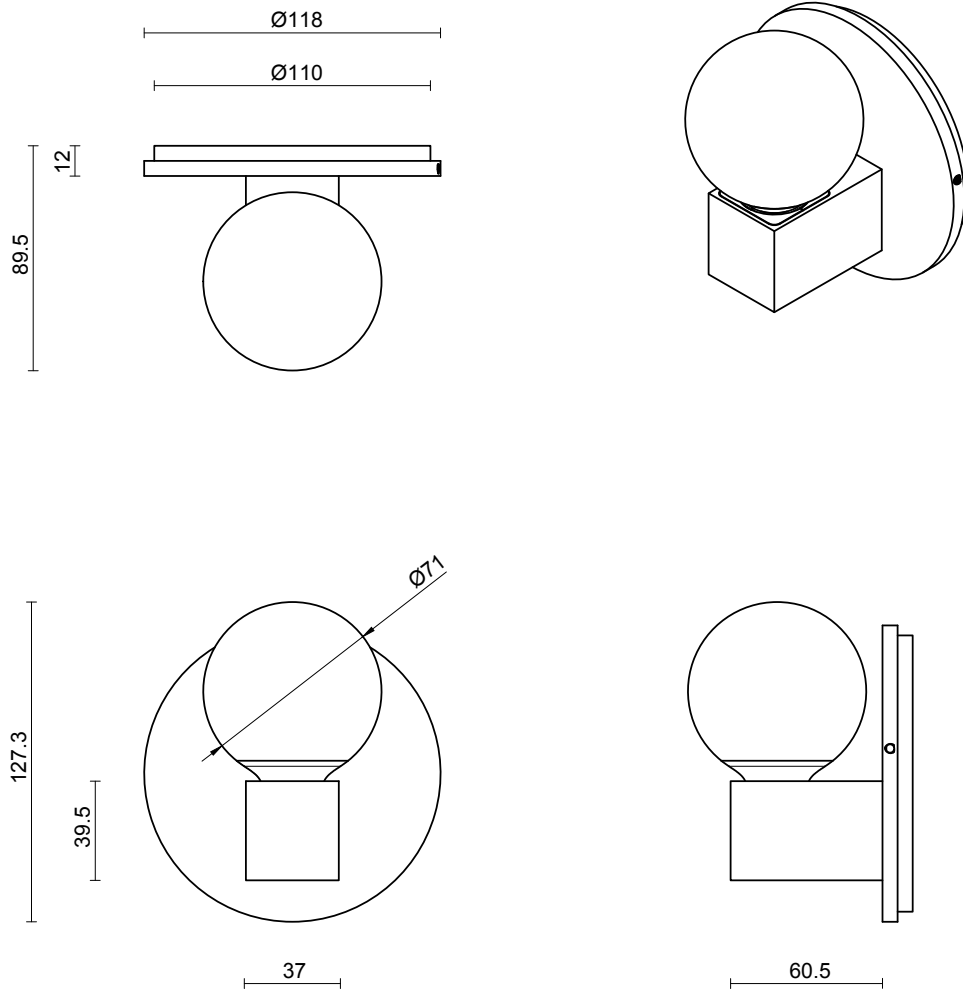

ORO COLLECTION
SINGLE WALL SCONCE

ARTICOLOSTUDIOS.COM

24411

ABOUT ORO

Step into a world where luxury and artistry intertwine, where light dances with golden hues, and every detail is meticulously crafted by artisan hands.

LEAD TIME

6 - 8 weeks

LIGHT SOURCE

2.4W LED Board 200mA
2700K warm white
200 lumens
Dimmable

INSTALLATION

Supplied with external driver

WEIGHT

2kg

CERTIFICATION

CE/AU

WARRANTY

3 years

FITTING FINISHES

Brass
Bronze*

* As Bronze is a hand applied finish the depth of colour will vary