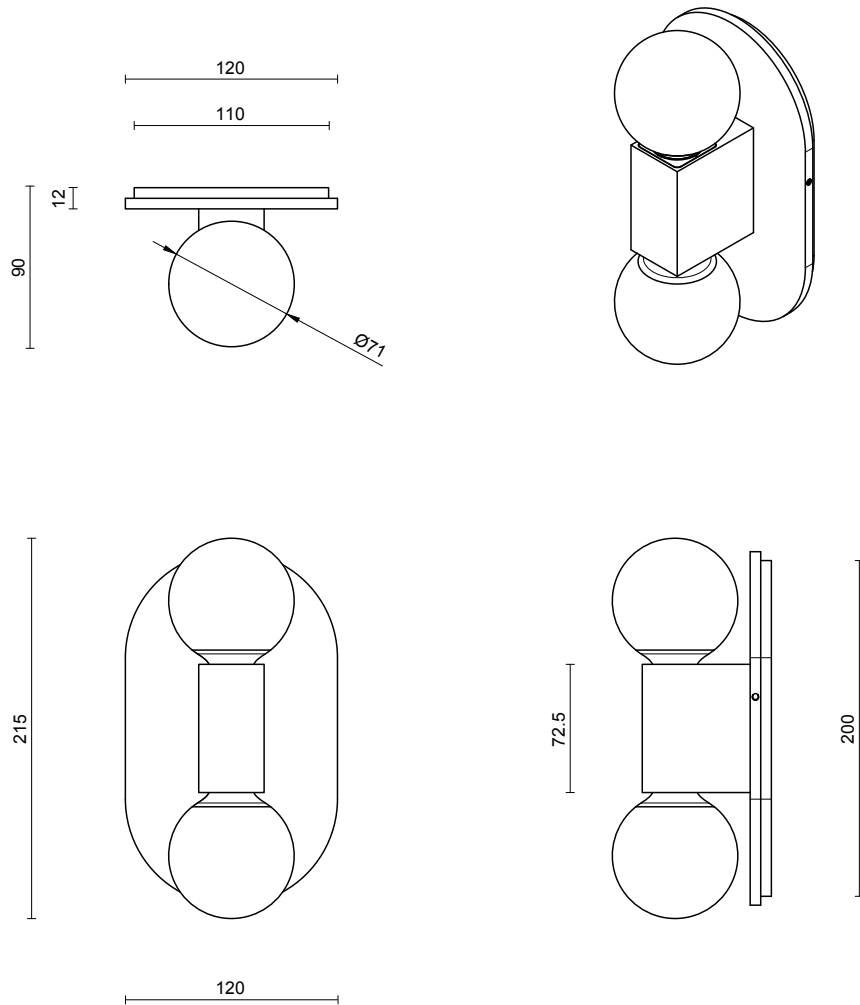

ORO COLLECTION
DOUBLE WALL SCONCE

ARTICOLOSTUDIOS.COM

24V1

ABOUT ORO

Step into a world where luxury and artistry intertwine, where light dances with golden hues, and every detail is meticulously crafted by artisan hands.

LEAD TIME

6 - 8 weeks

LIGHT SOURCE

2 x 2.4W LED Board 200mA
2700K warm white
400 total lumen output
Dimmable

INSTALLATION

Supplied with external driver

WEIGHT

3kg

CERTIFICATION

CE/AU

WARRANTY

3 years

FITTING FINISHES

Brass
Bronze*

* As Bronze is a hand applied finish the depth of colour will vary