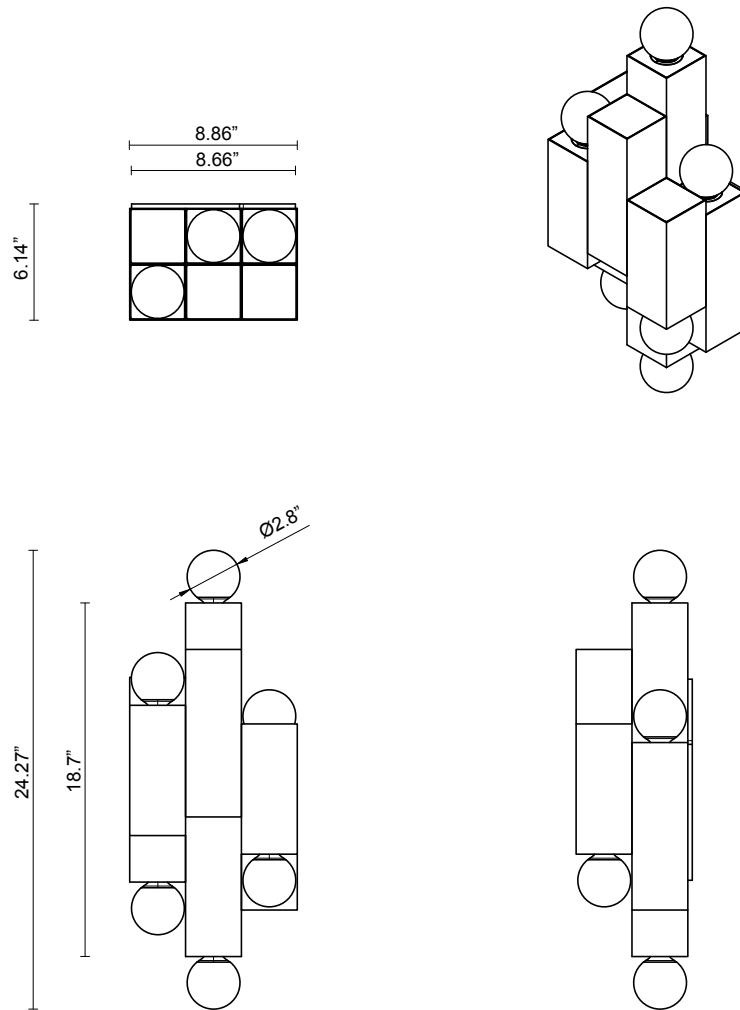

ORO COLLECTION
STACKED WALL SCONCE

ARTICOLOSTUDIOS.COM

24V1

ABOUT ORO

Step into a world where luxury and artistry intertwine, where light dances with golden hues, and every detail is meticulously crafted by artisan hands.

LEAD TIME

8 - 10 weeks

LIGHT SOURCE

7 x 1.5W LED Board 500mA
2700K warm white
800 total lumen output
Dimmable

INSTALLATION

Supplied with external driver and mounting plate to fit 4.0 square Jbox

WEIGHT

33 lb

CERTIFICATION STANDARD

UL

WARRANTY

3 years

FITTING FINISHES

Brass
Bronze*

*As Bronze is a hand applied finish, the depth of colour will vary