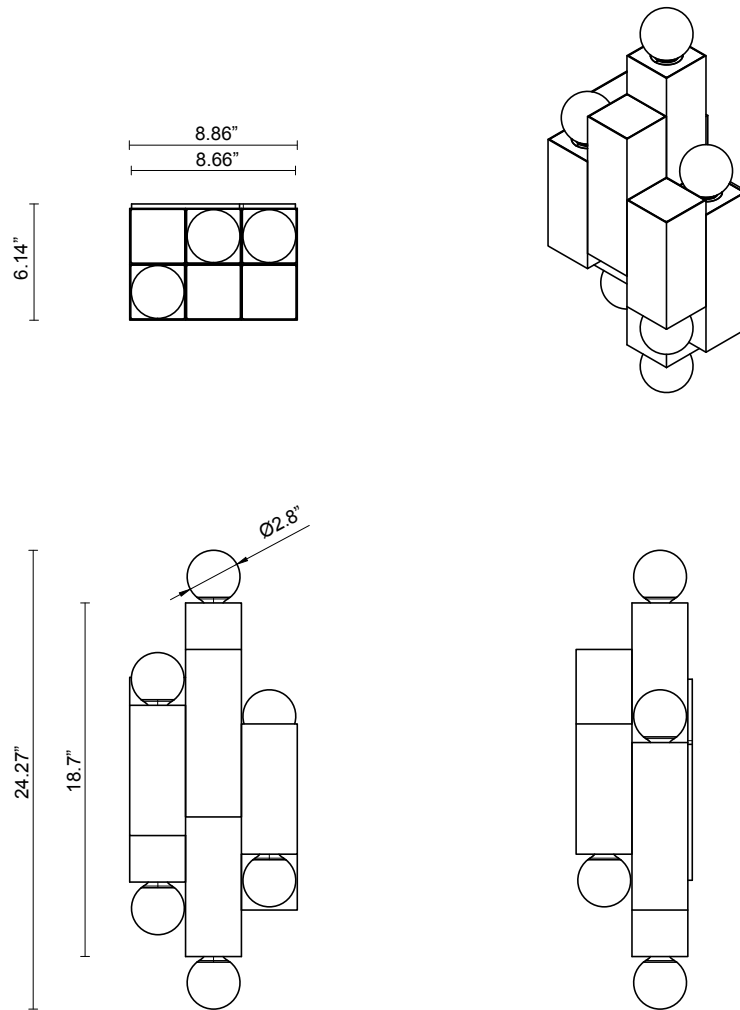

ORO COLLECTION
STACKED WALL SCONCE

ARTICOLOSTUDIOS.COM

23V2

ABOUT ORO

Step into a world where luxury and artistry intertwine, where light dances with golden hues, and every detail is meticulously crafted by artisan hands.

LEAD TIME

8 - 10 weeks

FITTING FINISHES

Brass

LIGHT SOURCE

7 x 1.5W LED Board 500mA
2700K warm white
800 total lumen output
Dimmable

INSTALLATION

Supplied with external driver and mounting plate to fit 4.0 square Jbox

WEIGHT

33 lb

CERTIFICATION STANDARD

UL

WARRANTY

3 years