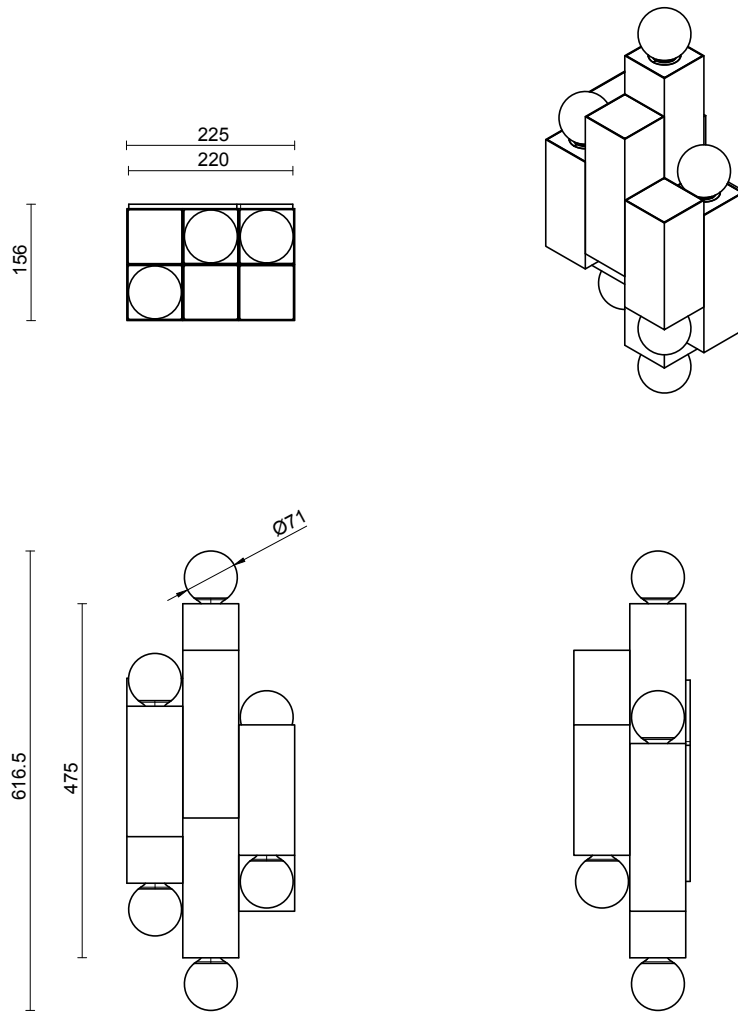

ORO COLLECTION
STACKED WALL SCONCE

ARTICOLOSTUDIOS.COM

24V1

ABOUT ORO

Step into a world where luxury and artistry intertwine, where light dances with golden hues, and every detail is meticulously crafted by artisan hands.

LEAD TIME

6 - 8 weeks

LIGHT SOURCE

7 x 1.5W LED Board 500mA
2700K warm white
800 total lumen output
Dimmable

INSTALLATION

Supplied with external driver

WEIGHT

15kg

CERTIFICATION

CE/AU

WARRANTY

3 years

FITTING FINISHES

Brass
Bronze*

* As Bronze is a hand applied finish the depth of colour will vary