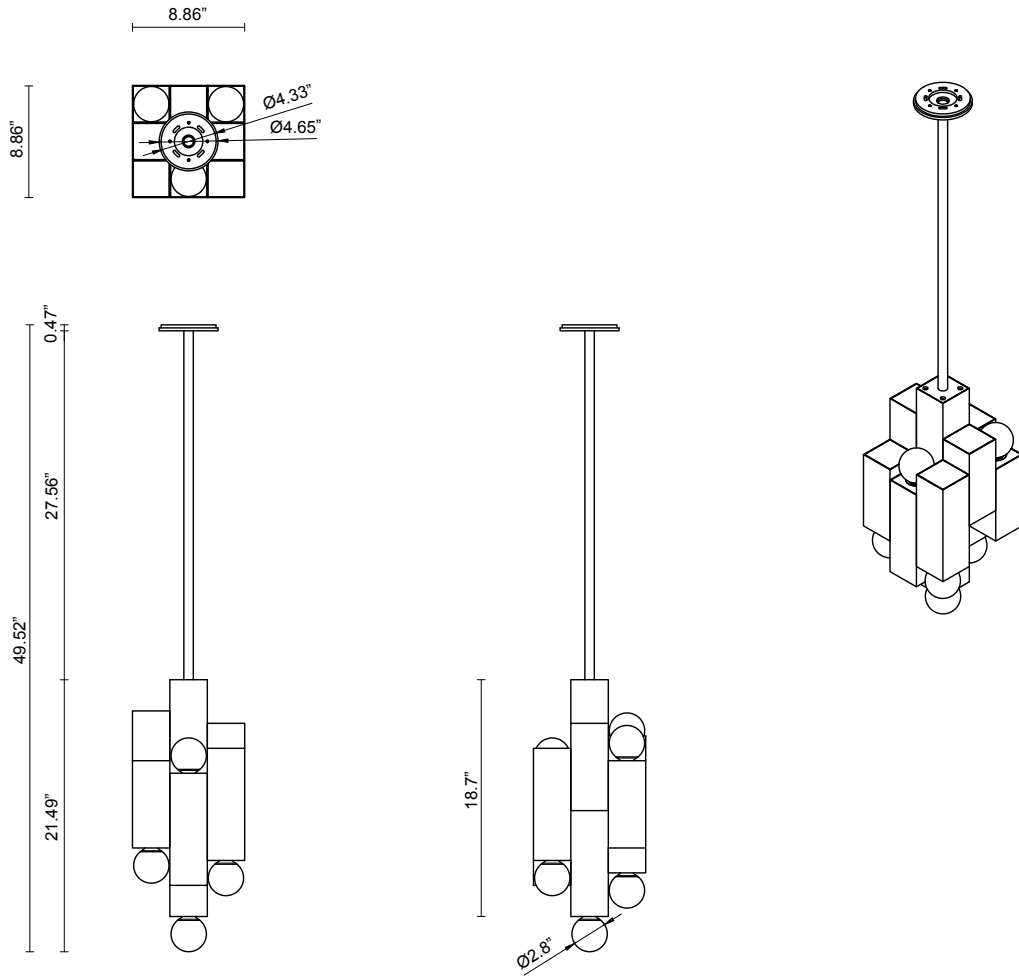

ORO COLLECTION
STACKED PENDANT

ARTICOLOSTUDIOS.COM

24V1

ABOUT ORO

Step into a world where luxury and artistry intertwine, where light dances with golden hues, and every detail is meticulously crafted by artisan hands.

LEAD TIME

8 - 10 weeks

LIGHT SOURCE

9 x 1.5W LED Board 200mA
2700K warm white
1000 total lumen output
Dimmable

INSTALLATION

Supplied with external driver and mounting plate to fit 4.0 square Jbox

ROD LENGTH

Specified upon order placement

WEIGHT

44 lb

CERTIFICATION STANDARD

UL

WARRANTY

3 years

FITTING FINISHES

Brass
Bronze*

*As Bronze is a hand applied finish, the depth of colour will vary