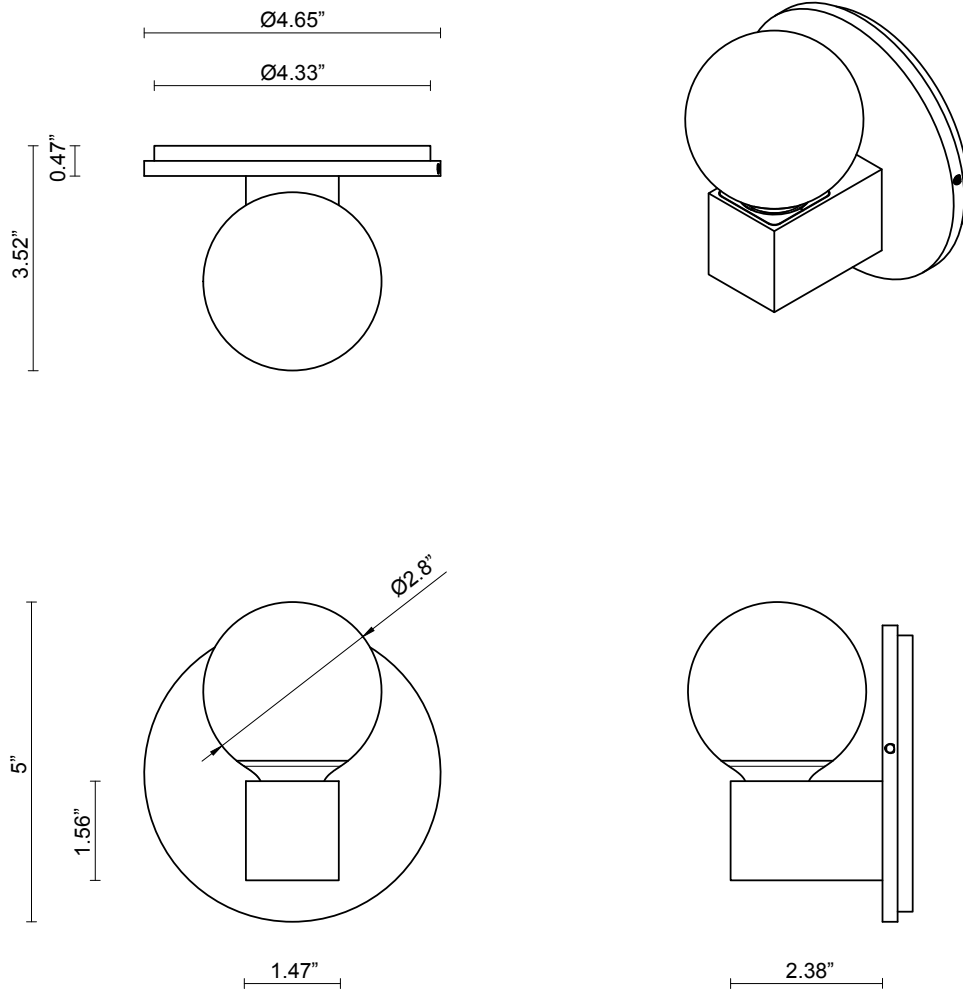

ORO COLLECTION
SINGLE WALL SCONCE

ARTICOLOSTUDIOS.COM

24V1

ABOUT ORO

Step into a world where luxury and artistry intertwine, where light dances with golden hues, and every detail is meticulously crafted by artisan hands.

LEAD TIME

8 - 10 weeks

FITTING FINISHES

Brass

LIGHT SOURCE

2.4W LED Board 200mA
2700K warm white
200 lumens
Dimmable

INSTALLATION

Supplied with external driver and mounting plate to fit 4.0 square Jbox

WEIGHT

4.4 lb

CERTIFICATION STANDARD

UL
ADA compliant

WARRANTY

3 years