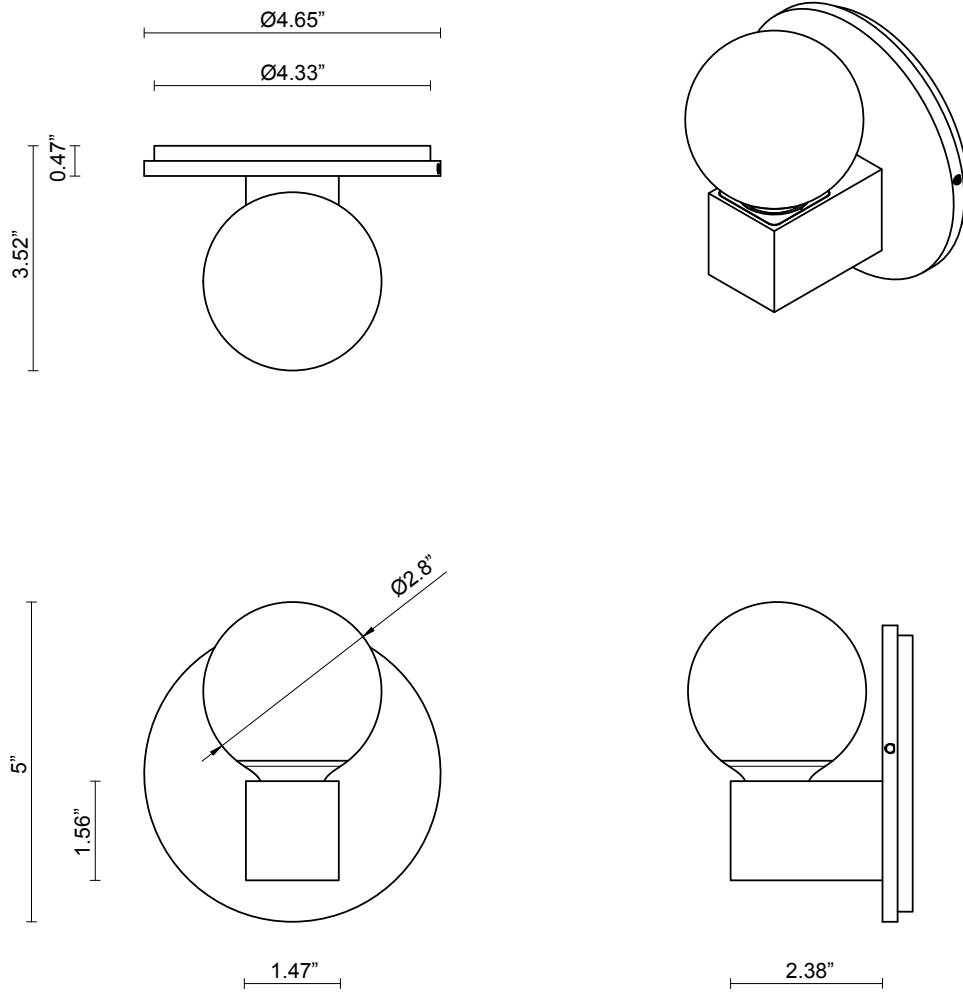

ORO COLLECTION
SINGLE WALL SCONCE

ARTICOLOSTUDIOS.COM

23V2

ABOUT ORO

Step into a world where luxury and artistry intertwine, where light dances with golden hues, and every detail is meticulously crafted by artisan hands.

LEAD TIME

8 - 10 weeks

FITTING FINISHES

Brass

LIGHT SOURCE

2.4W LED Board 200mA
2700K warm white
200 lumens
Dimmable

INSTALLATION

Supplied with external driver and mounting plate to fit 4.0 square Jbox

WEIGHT

4.4 lb

CERTIFICATION STANDARD

UL

WARRANTY

3 years