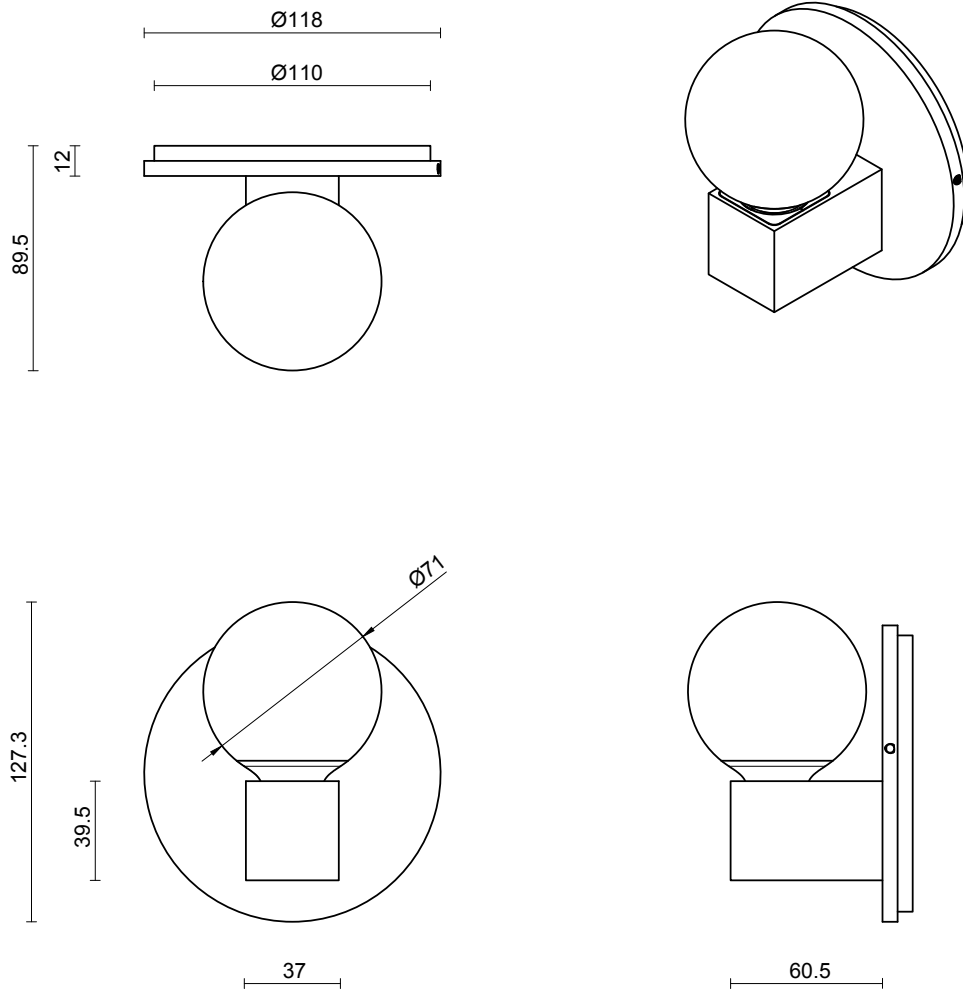

ORO COLLECTION
SINGLE WALL SCONCE

ARTICOLOSTUDIOS.COM

24411

ABOUT ORO

Step into a world where luxury and artistry intertwine, where light dances with golden hues, and every detail is meticulously crafted by artisan hands.

LEAD TIME

6 - 8 weeks

LIGHT SOURCE

2.4W LED Board 200mA
2700K warm white
200 lumens
Dimmable

INSTALLATION

Supplied with external driver

WEIGHT

2kg

CERTIFICATION

CE/AU

WARRANTY

3 years

FITTING FINISHES

Brass
Bronze*

* As Bronze is a hand applied finish the depth of colour will vary