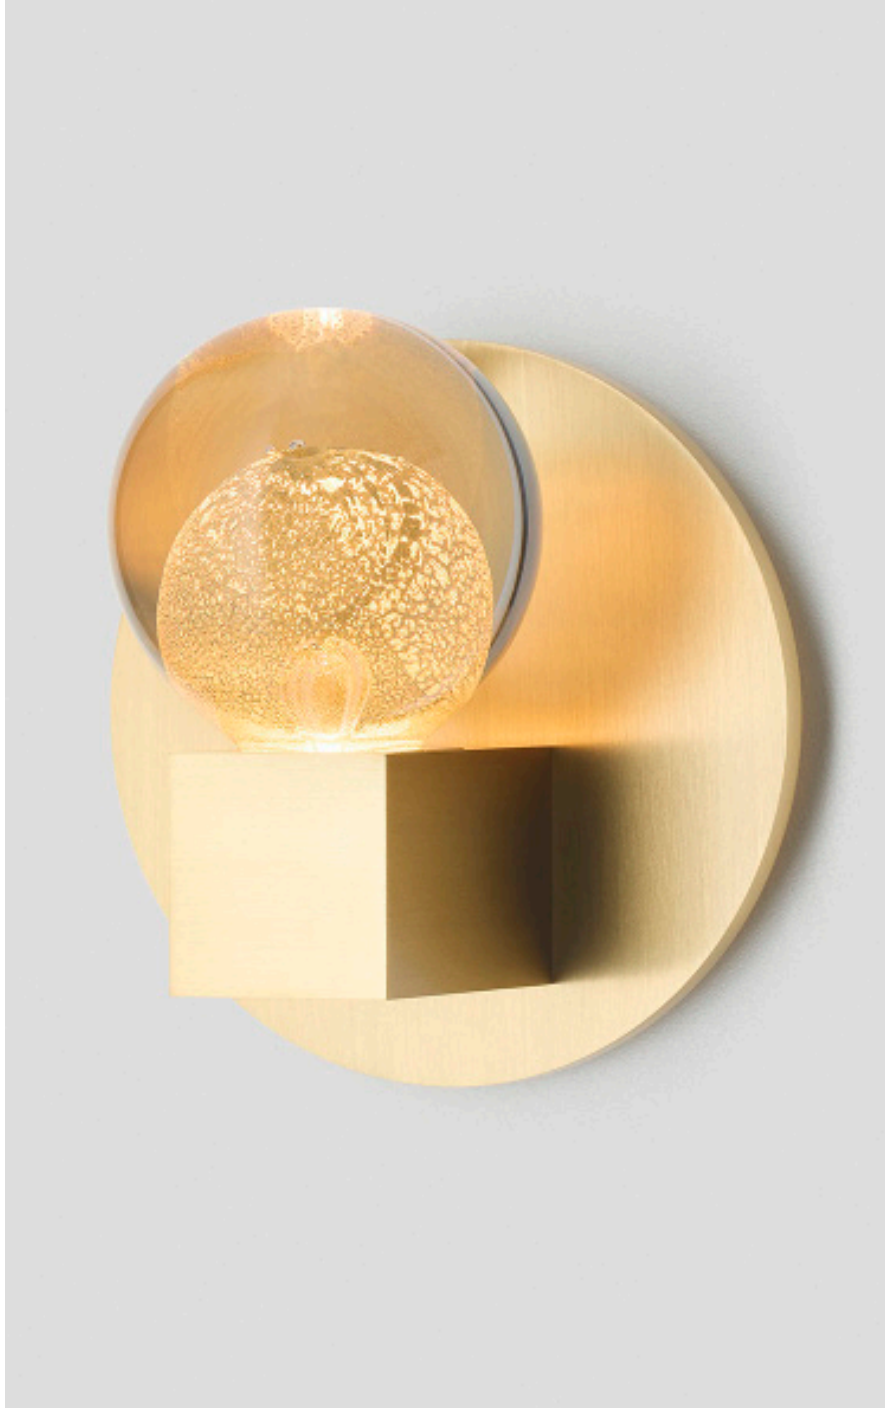

ORO COLLECTION  
SINGLE WALL SCONCE

ORO COLLECTION  
SINGLE WALL SCONCE

ARTICOLOSTUDIOS.COM

23V1

ABOUT ORO

Step into a world where luxury and artistry intertwine, where light dances with golden hues, and every detail is meticulously crafted by artisan hands.

LEAD TIME

6 - 8 weeks

FITTING FINISHES

Brass

LIGHT SOURCE

2.4W LED Board 200mA  
2700K warm white  
200 lumens  
Dimmable

INSTALLATION

Supplied with external driver