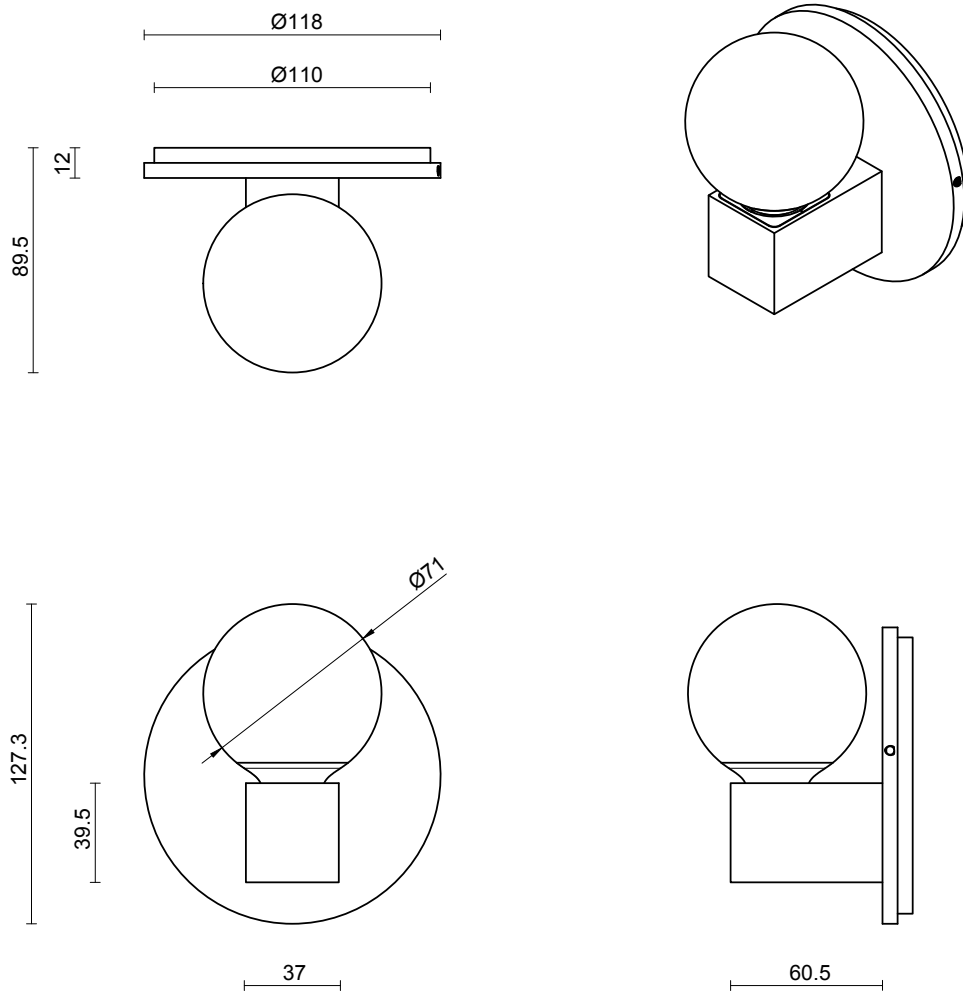

ORO COLLECTION
SINGLE WALL SCONCE

ARTICOLOSTUDIOS.COM

23V1

ABOUT ORO

Step into a world where luxury and artistry intertwine, where light dances with golden hues, and every detail is meticulously crafted by artisan hands.

LEAD TIME

6 - 8 weeks

FITTING FINISHES

Brass

LIGHT SOURCE

2.4W LED Board 200mA
2700K warm white
200 lumens
Dimmable

INSTALLATION

Supplied with external driver

WEIGHT

2kg

CERTIFICATION

CE/AU

WARRANTY

3 years